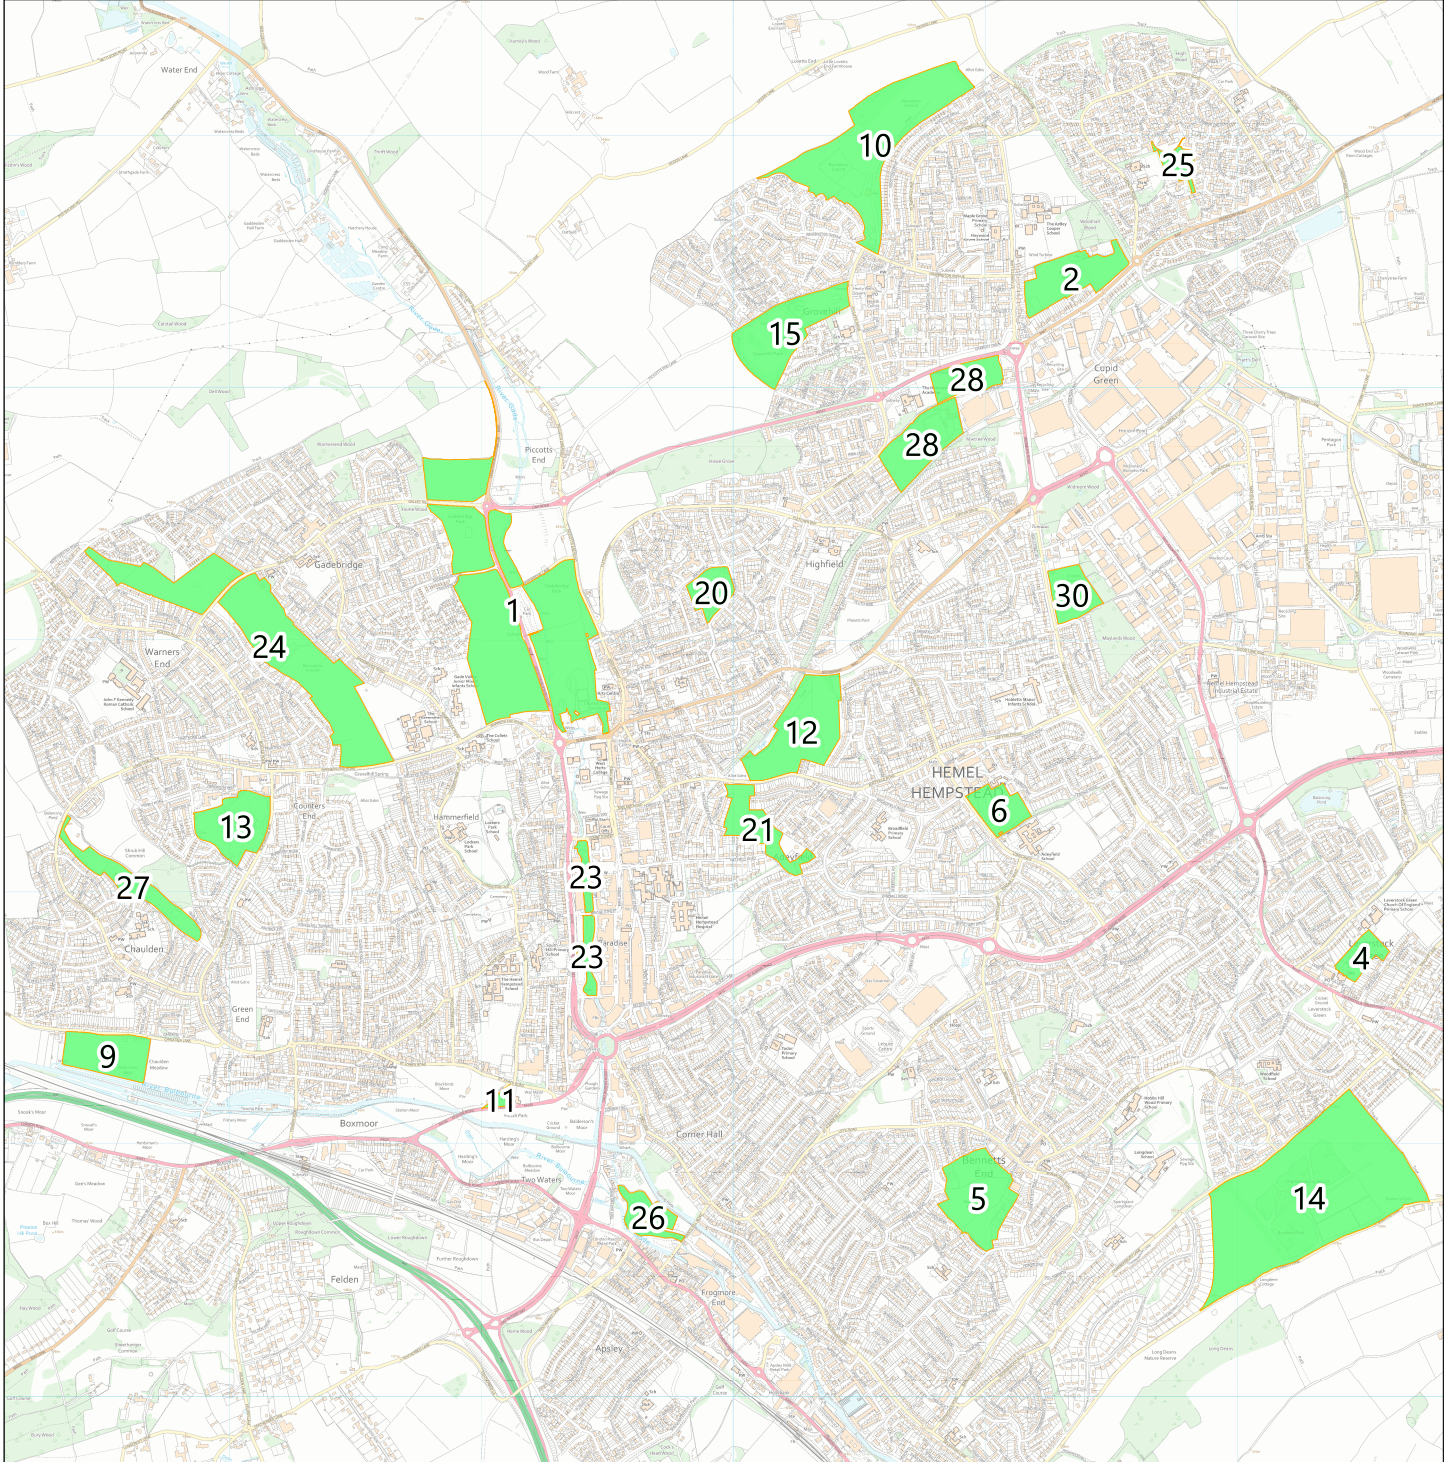

HEMEL HEMPSTEAD PARKS BYELAWS

© Crown copyright and database rights 2019 OS 100018935

Valuation & Estates
Dacorum Borough Council
The Forum
Marlowes
Hemel Hempstead
Herts
HP1 1DN

Scale: 1:30000
Date: 09/10/2019