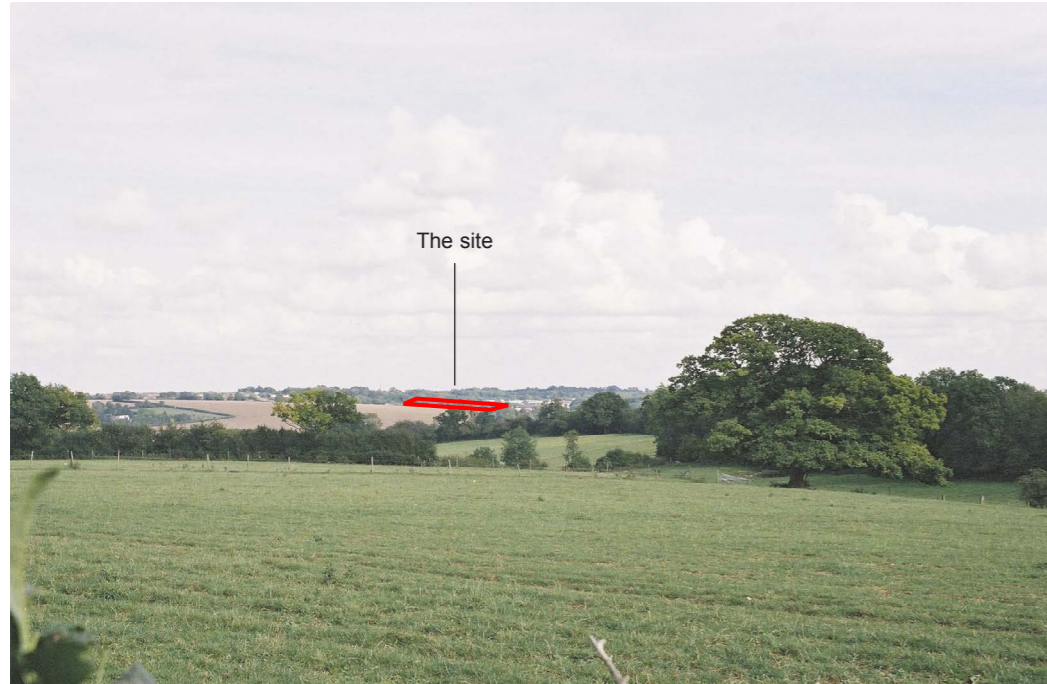

X:\JOBS\3380\_Marchmont\6docs\3380\_LA\_02\_Updated Photograph Panels.mxd

Photograph Viewpoint 1: View of north eastern site boundary from public footpath

Photograph Viewpoint 2: View of site from south western site boundary (photograph taken in 2004)

DRAWING TITLE  
**Photograph Panels**

X:\JOBS\3380\_Marchmont\docs\3380\_LA\_02\_Updated Photograph Panels.indd

Photograph Viewpoint 3: Distant view of site from south western site boundary (photograph taken in 2004)

Photograph Viewpoint 5: View from the west of the site towards the urban edge of Grovehill, Hemel Hempstead (photograph taken in 2004)

Photograph Viewpoint 6: View from the north eastern boundary of the site towards Howe Grove woodland

Photograph Viewpoint 12: View to the south east from the public footpath to Dodds Lane looking towards the south eastern portion of the site and Howe Grove woodland

Photograph Viewpoint 13: View to the north east from the public footpath passing through Marchmont Farm looking towards the eastern site boundary