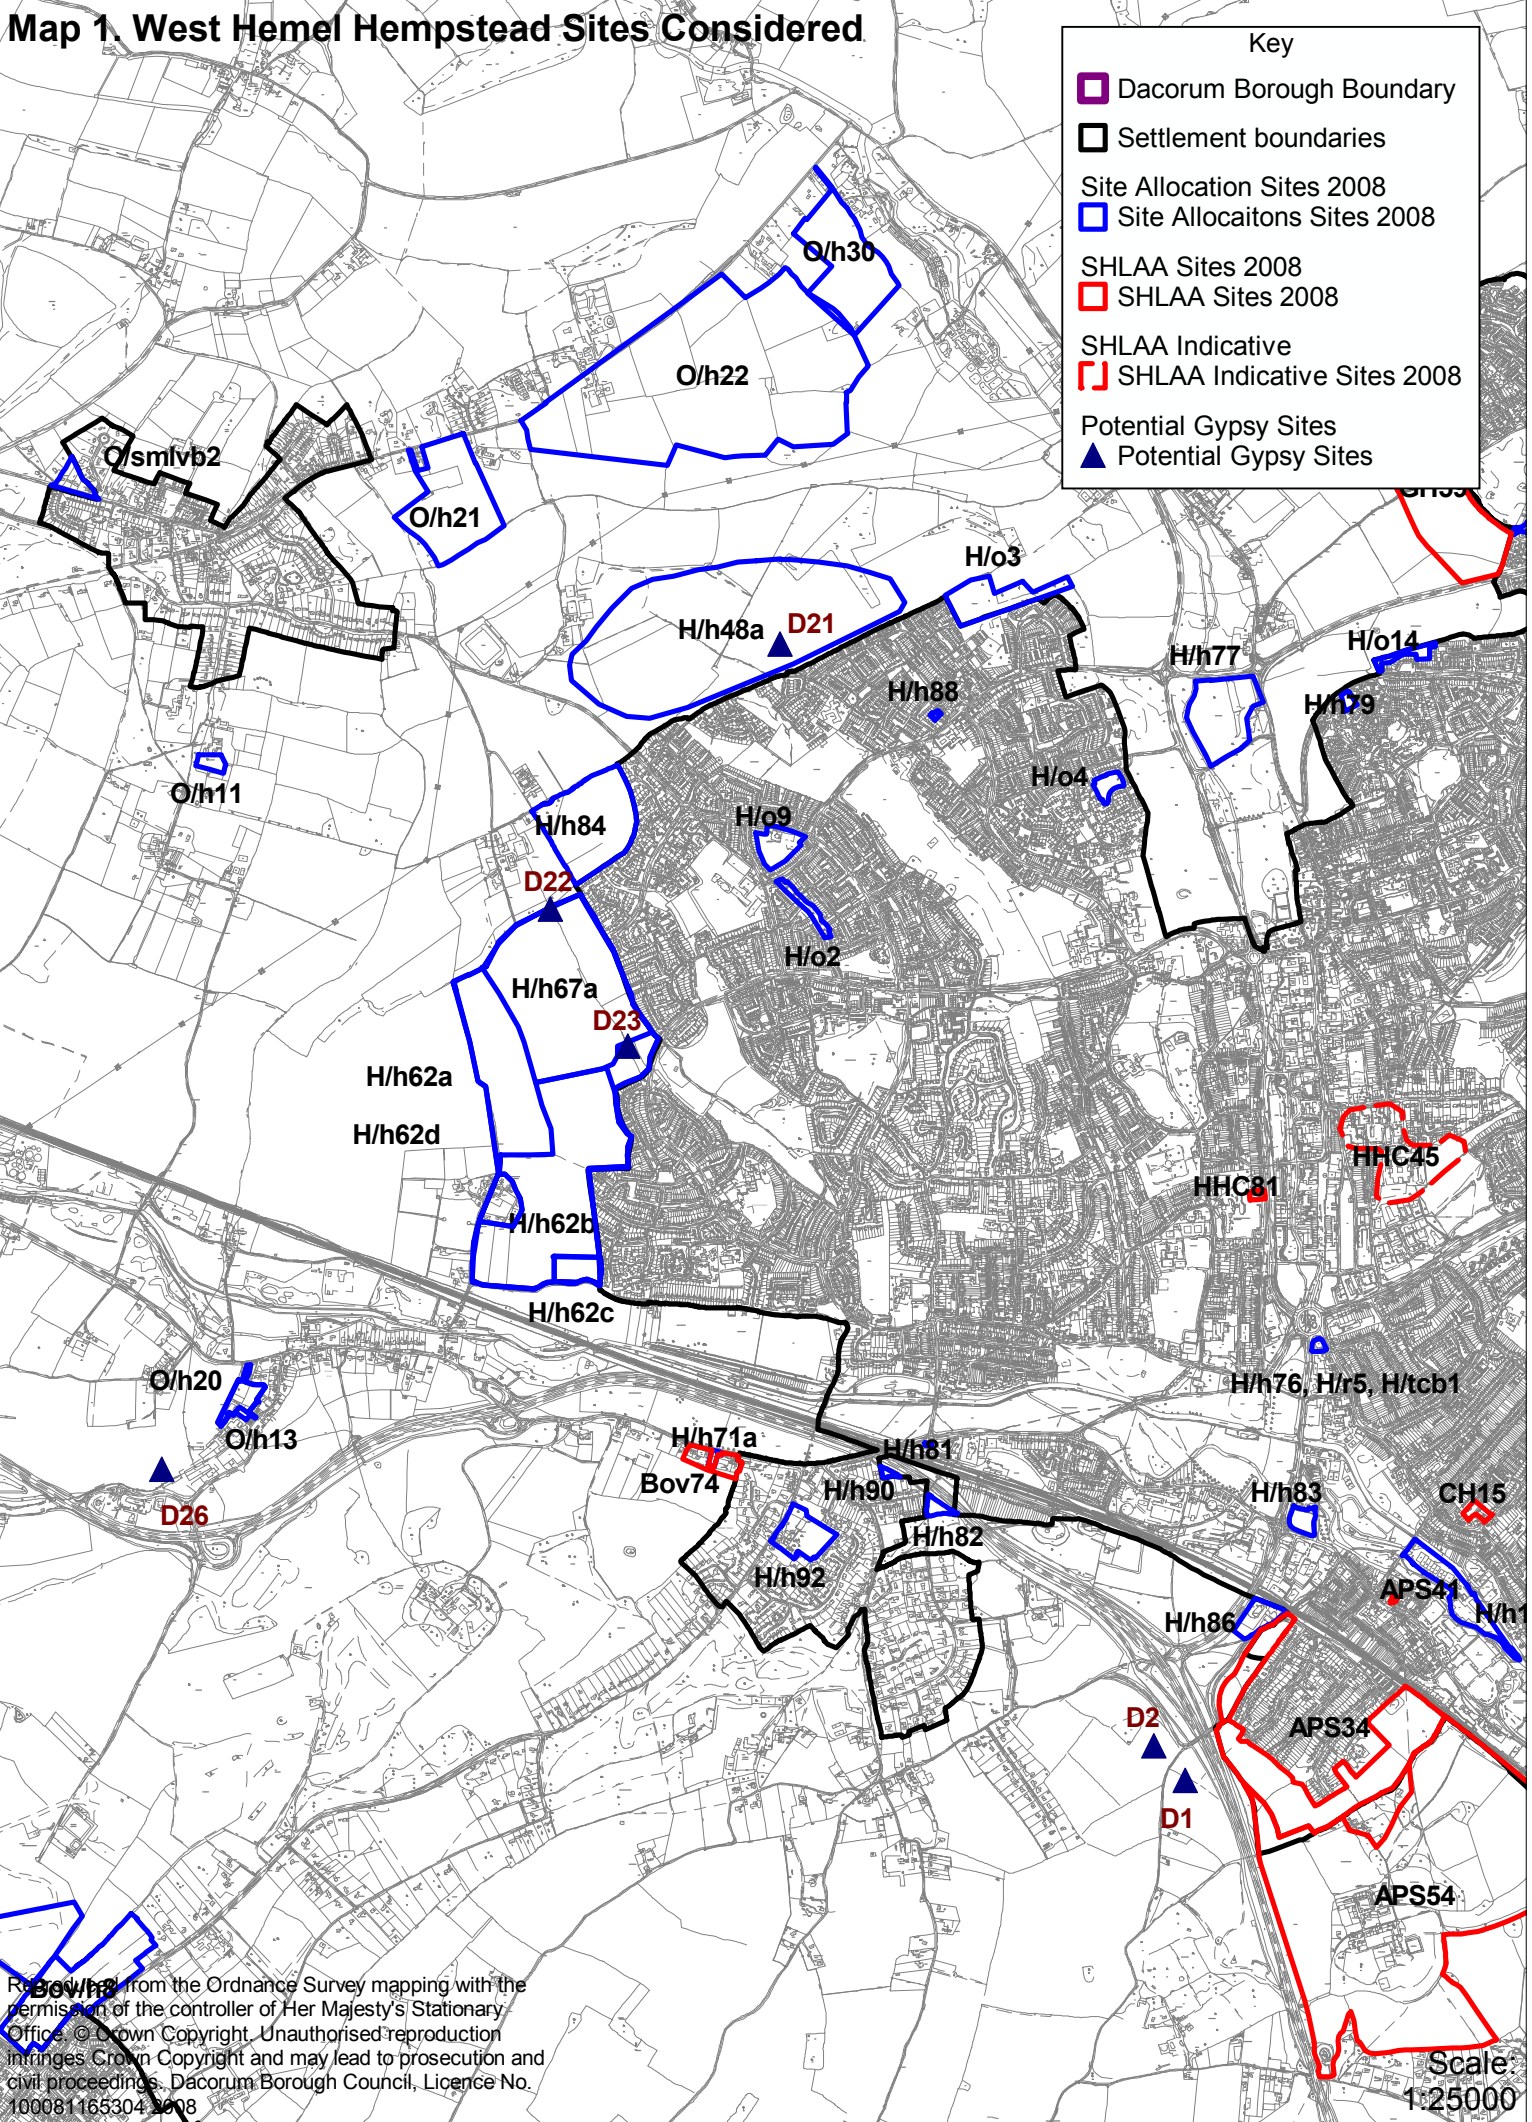

Map 1. West Hemel Hempstead Sites Considered

Key

- Dacorum Borough Boundary
- Settlement boundaries
- Site Allocation Sites 2008
- Site Allocations Sites 2008
- SHLAA Sites 2008
- SHLAA Sites 2008
- SHLAA Indicative
- SHLAA Indicative Sites 2008
- Potential Gypsy Sites
- ▲ Potential Gypsy Sites

Reproduced from the Ordnance Survey mapping with the permission of the controller of Her Majesty's Stationary Office. © Crown Copyright. Unauthorised reproduction infringes Crown Copyright and may lead to prosecution and civil proceedings. Dacorum Borough Council, Licence No. 100081165304 2008

Scale: 1:25000