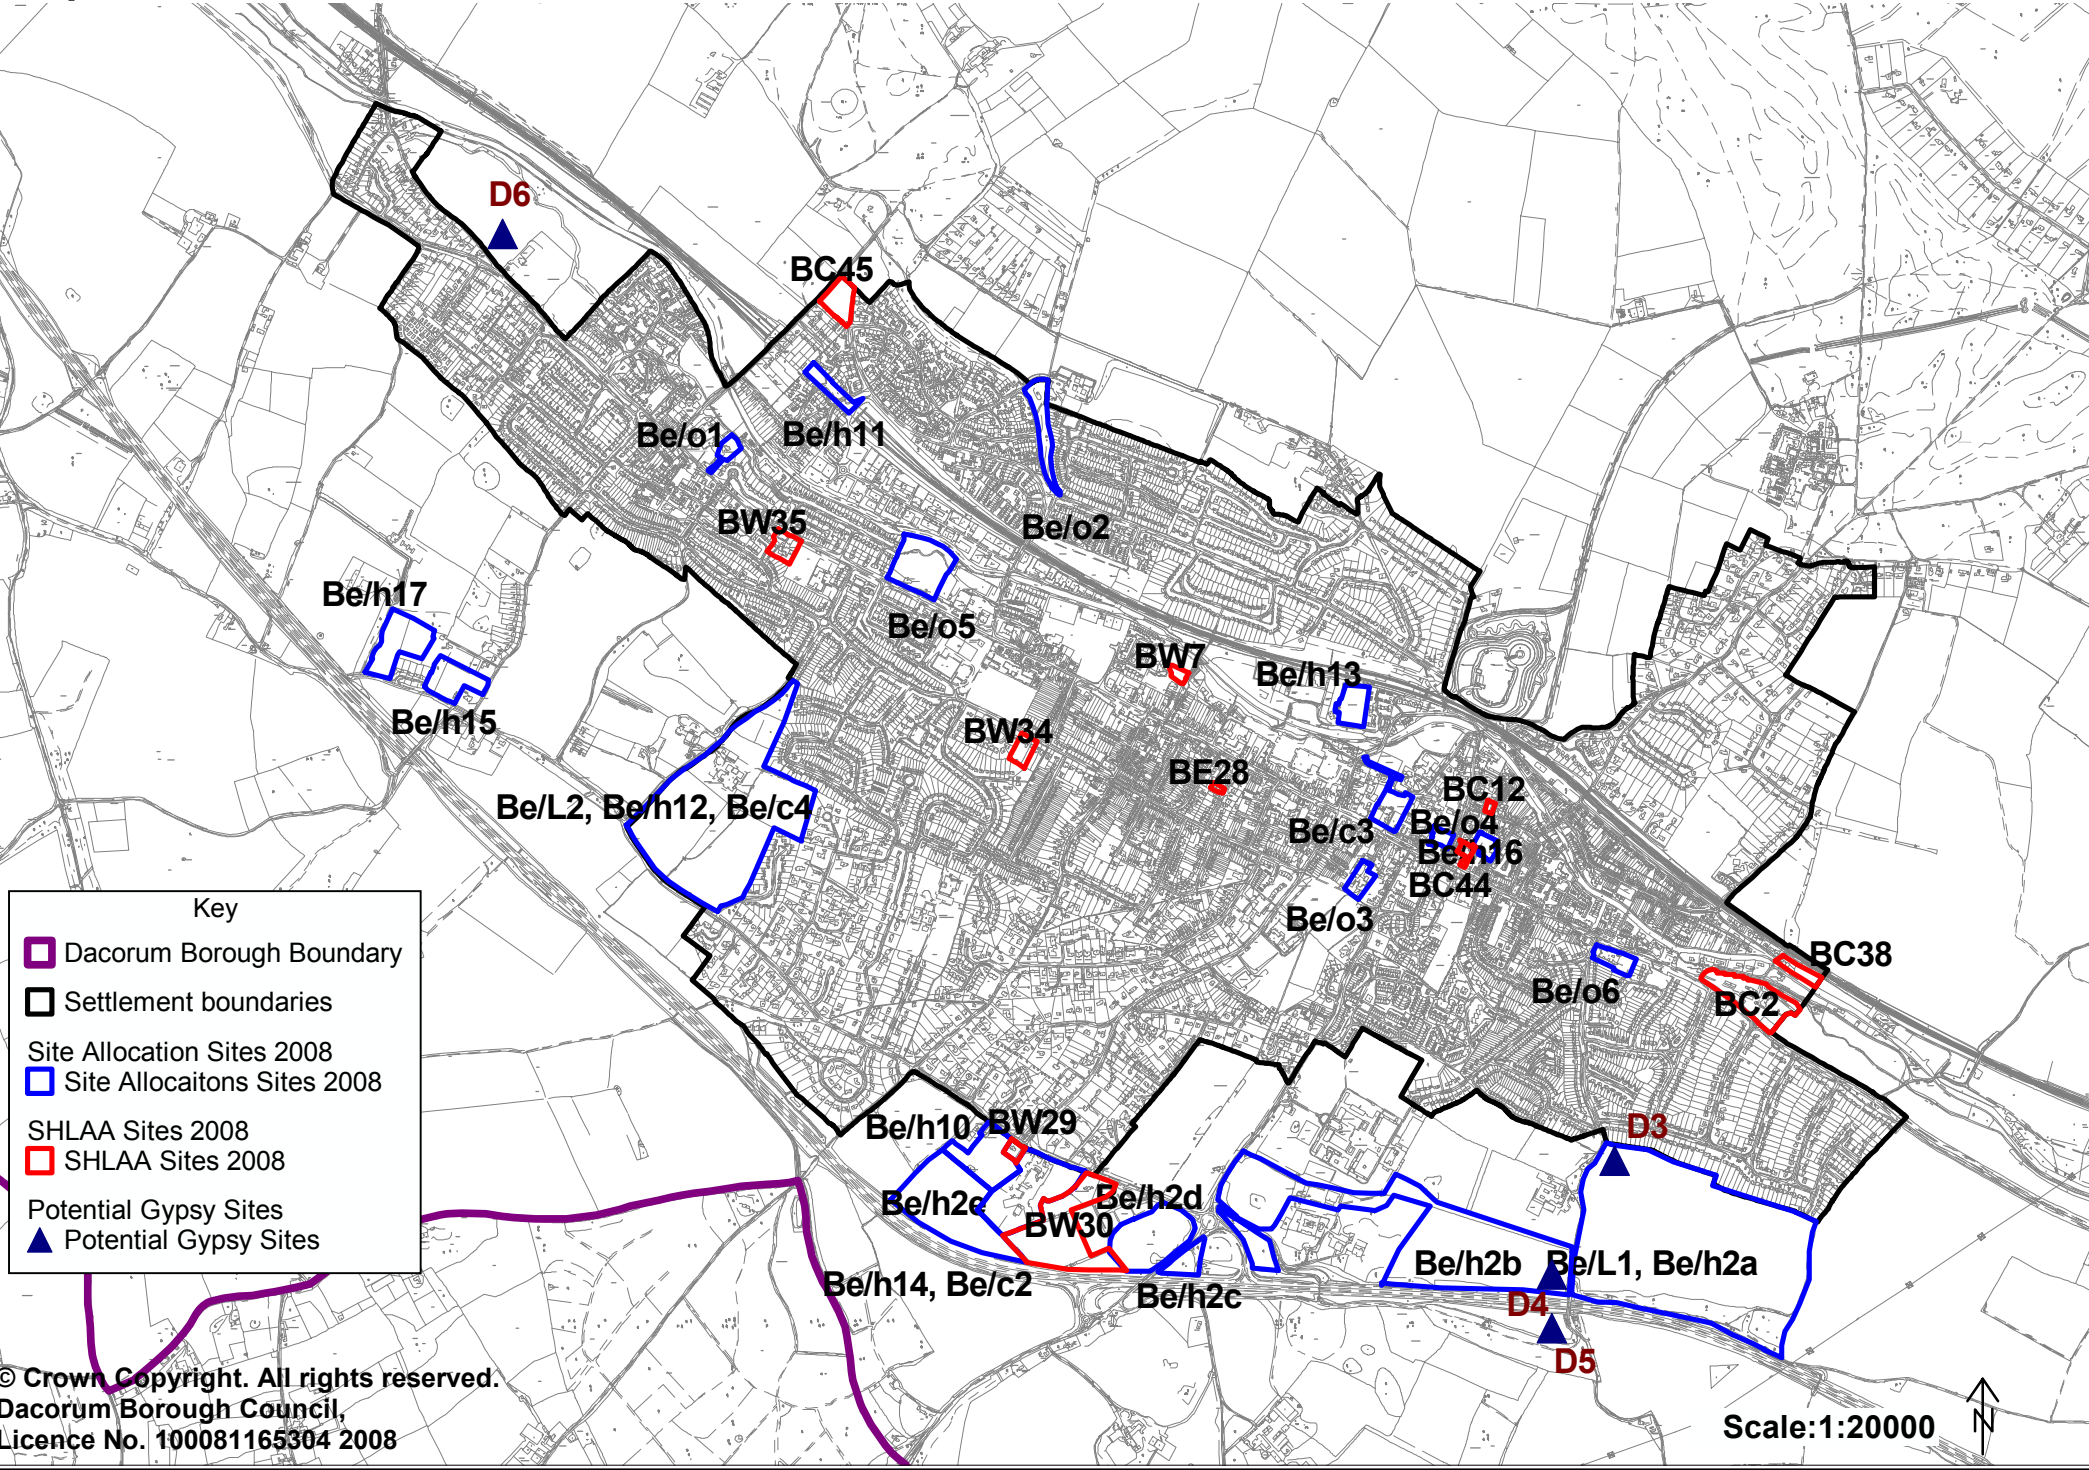

Map 4. Berkhamsted & Northchurch Sites Considered

Key

- Dacorum Borough Boundary
- Settlement boundaries
- Site Allocation Sites 2008
- Site Allocations Sites 2008
- SHLAA Sites 2008
- SHLAA Sites 2008
- Potential Gypsy Sites
- ▲ Potential Gypsy Sites