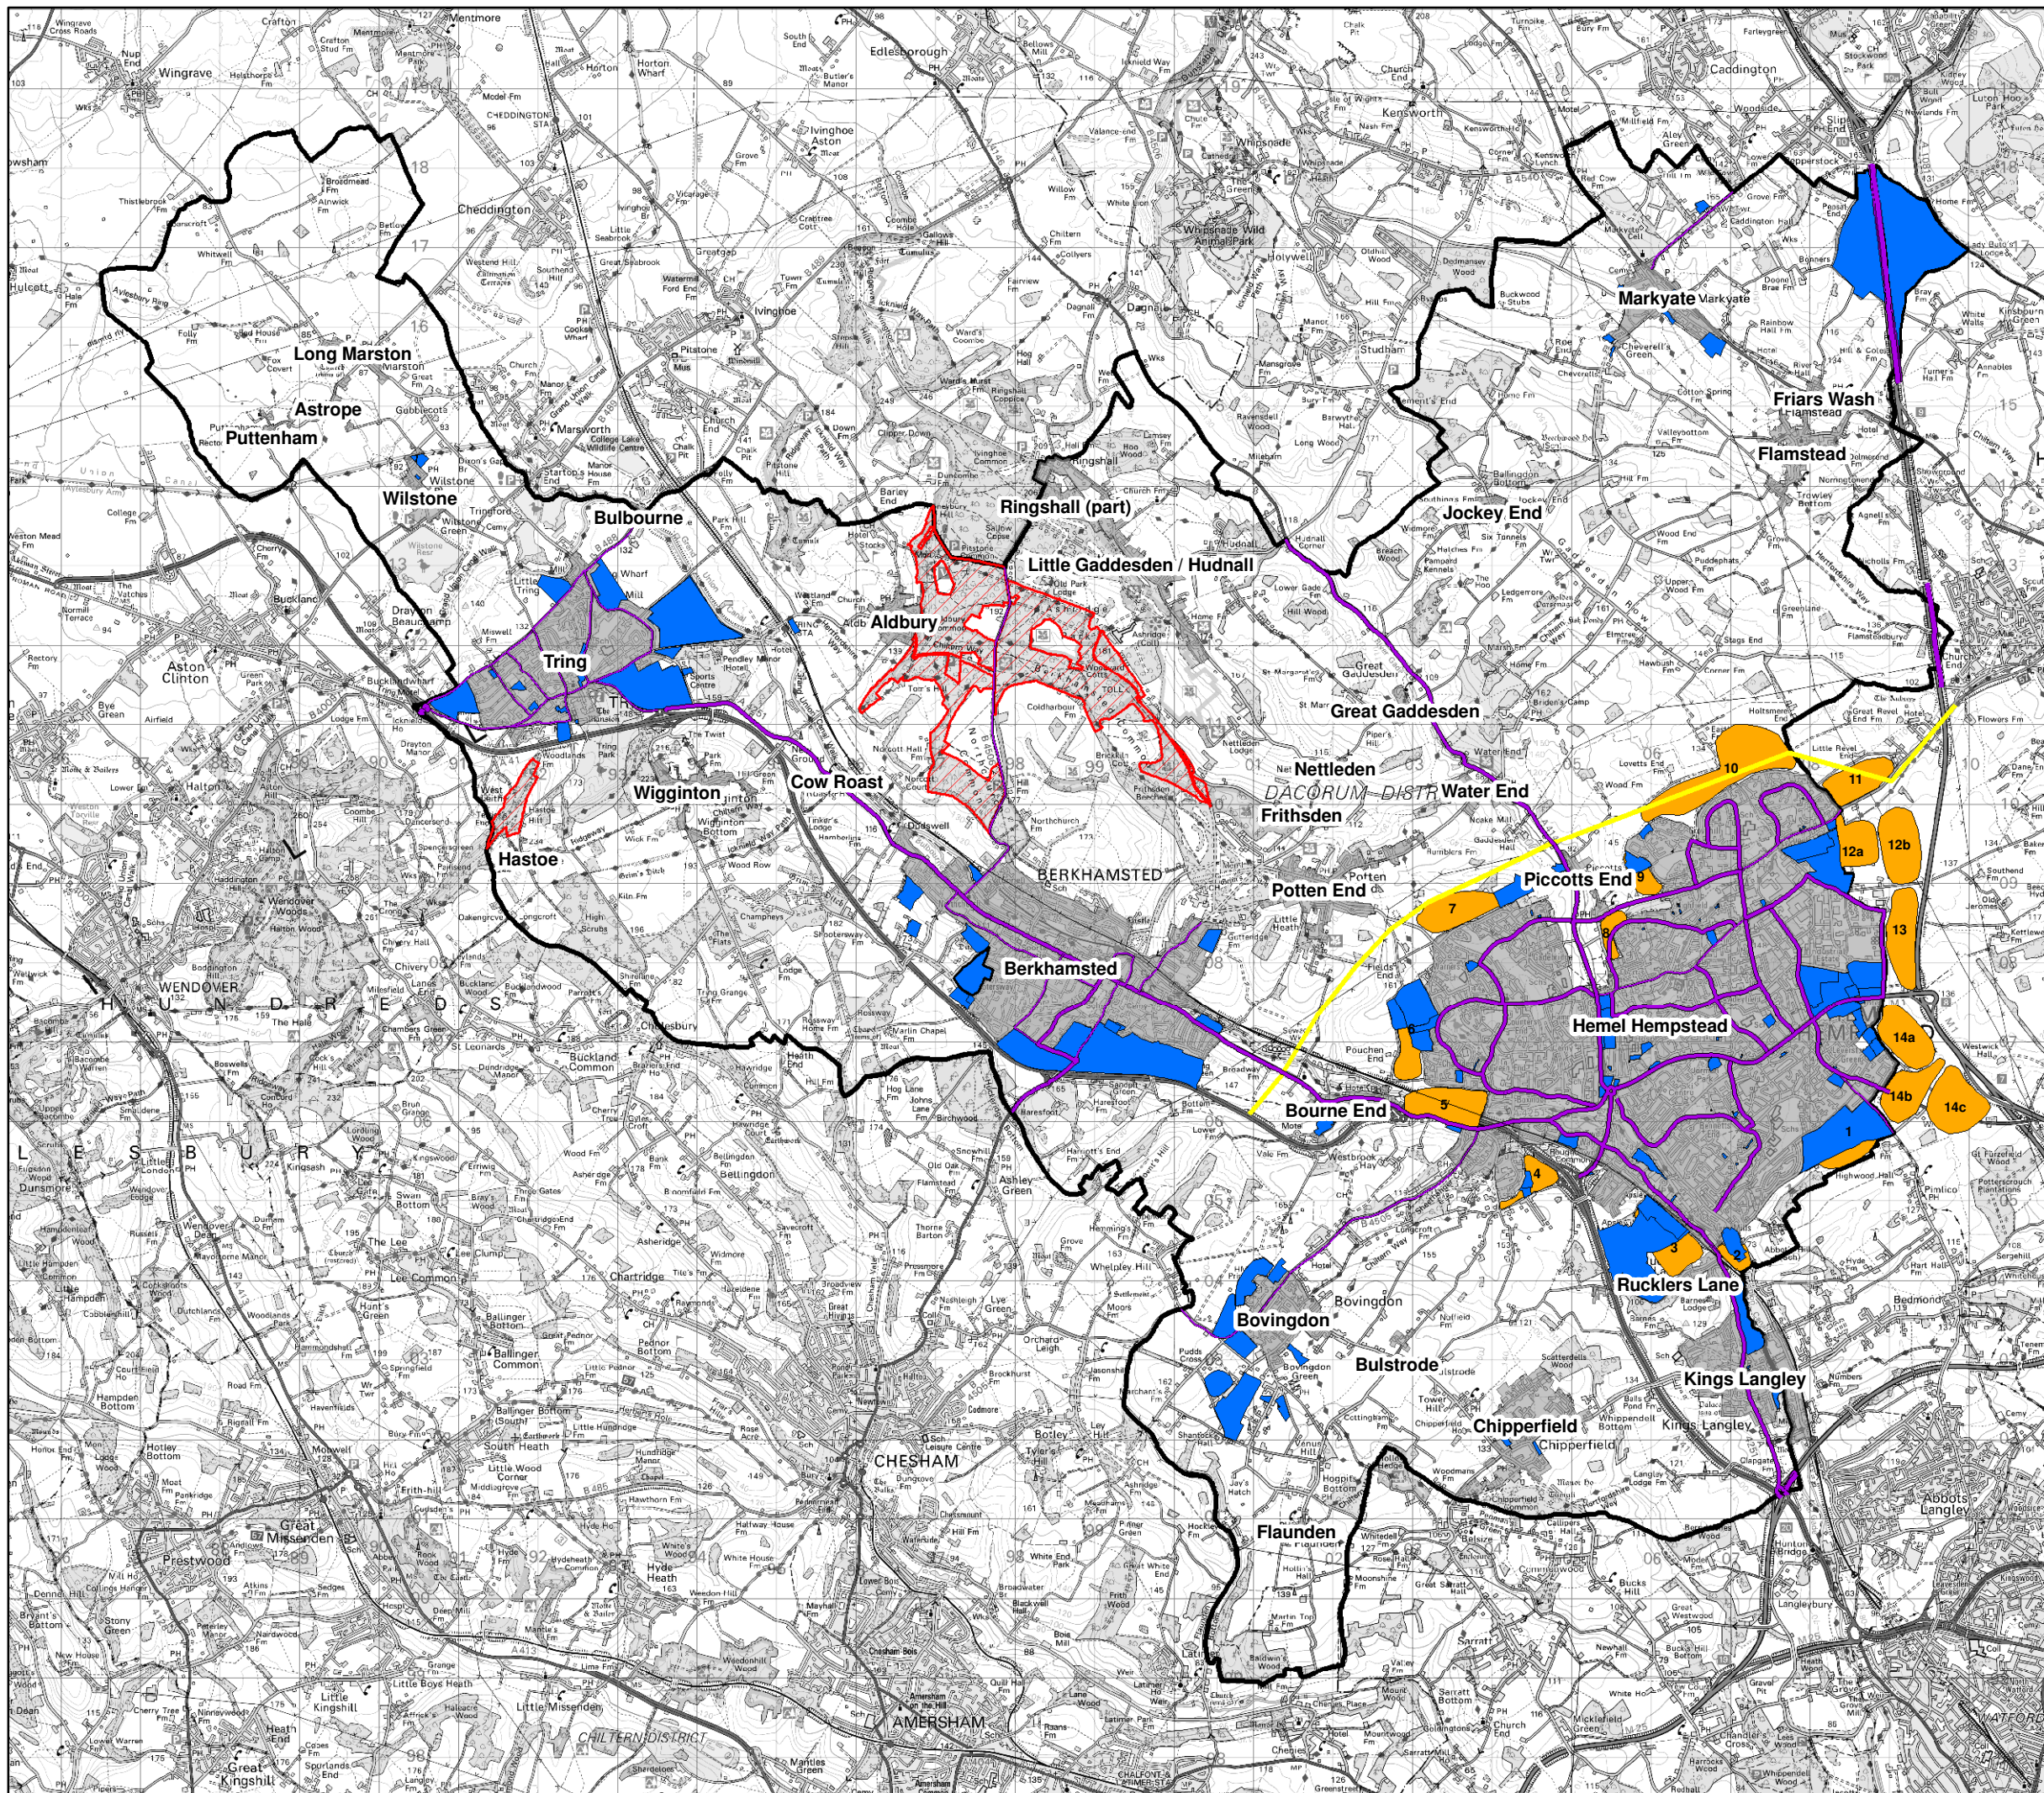

Figure 1: Dacorum in relation to Chilterns Beechwoods SAC

Legend

- Borough Boundary
- Settlements
- Growth at Hemel Hempstead Sites
- Railway Lines
- Roads
- Indicative route of Hemel Hempstead Northern Bypass
- Chilterns Beechwoods SAC
- Site Allocations (Major Sites)

This map is based upon Ordnance Survey material with the permission of Ordnance Survey on behalf of the Controller of Her Majesty's Stationery Office © Crown copyright. Unauthorised reproduction infringes Crown copyright and may lead to prosecution or civil proceedings.