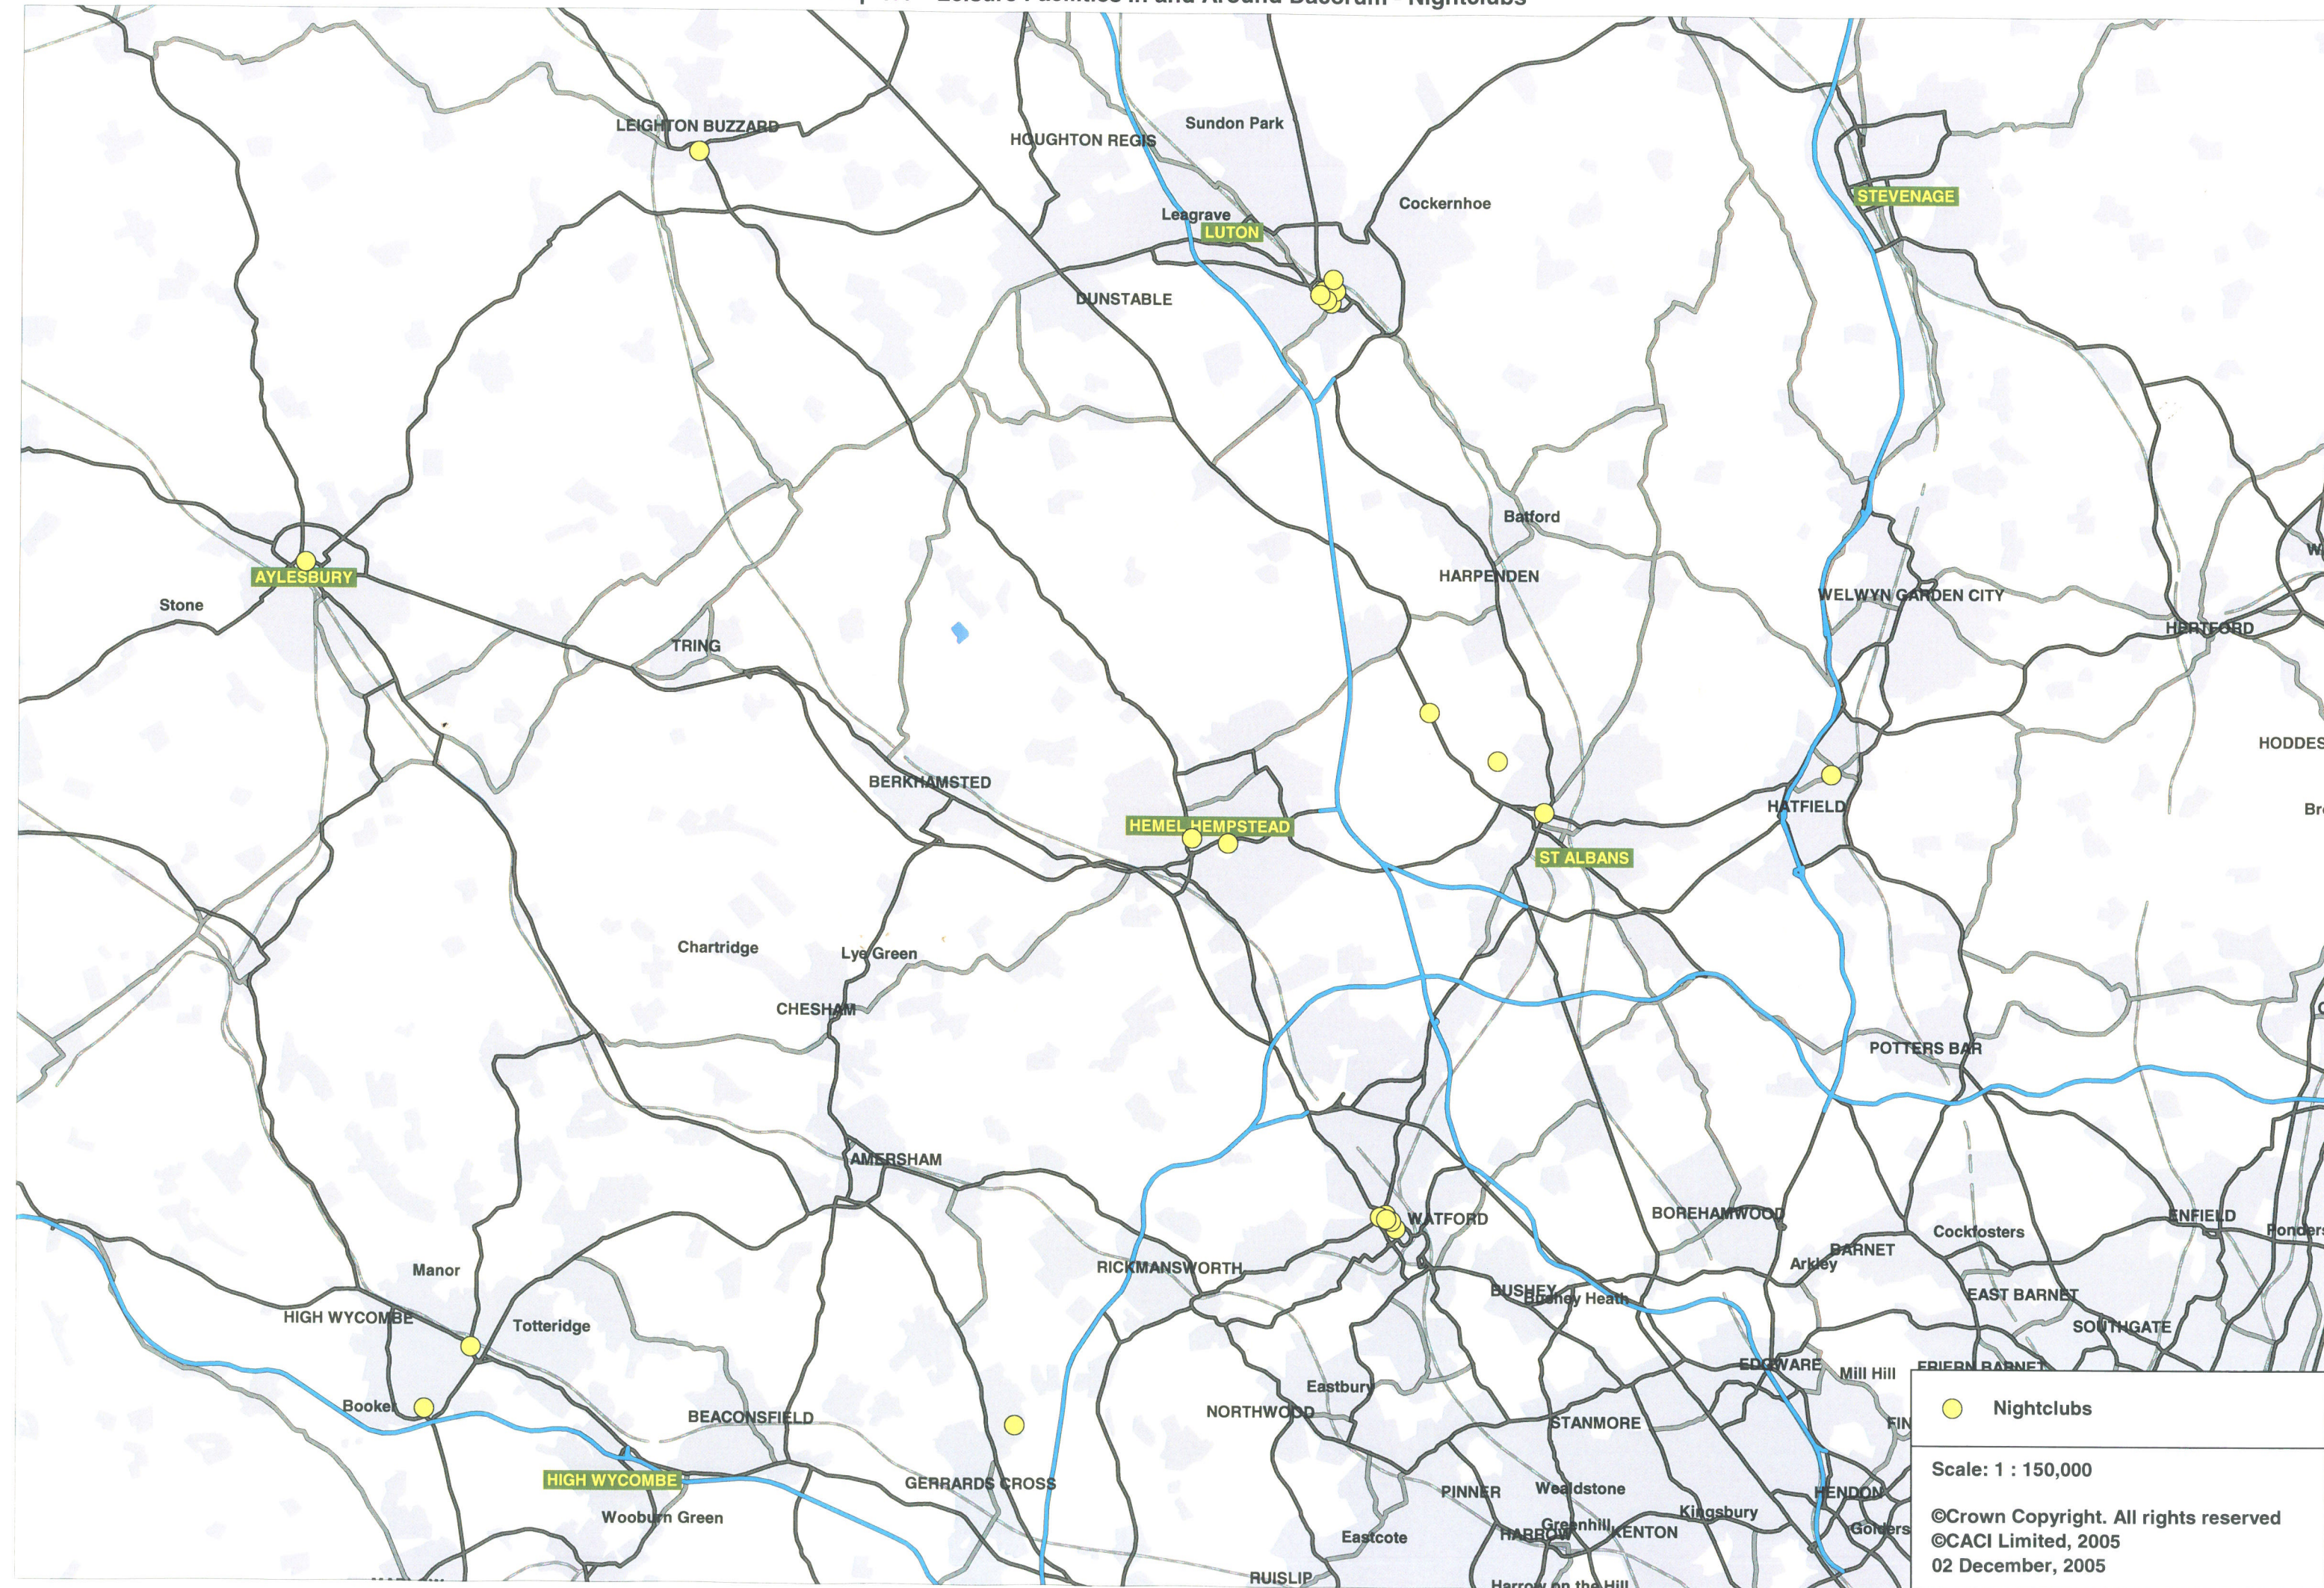

Map 6.2 Leisure Facilities In and Around Dacorum - Cinemas

Although every care has been taken to ensure that the data is as comprehensive as possible it is not a guaranteed complete list of all such facilities within the area covered by the map

Map 6.3 Leisure Facilities In and Around Dacorum - Ice Rinks, Bowling & Bingo

	Bingo Halls
	Bowling Alleys
	Ice Skating Rinks

Scale: 1 : 150,000

©Crown Copyright. All rights reserved
©CACI Limited, 2005
02 December, 2005

Although every care has been taken to ensure that the data is as comprehensive as possible it is not a guaranteed complete list of all such facilities within the area covered by the map

Map 6.4 Leisure Facilities In and Around Dacorum - Nightclubs

Although every care has been taken to ensure that the data is as comprehensive as possible it is not a guaranteed complete list of all such facilities within the area covered by the map