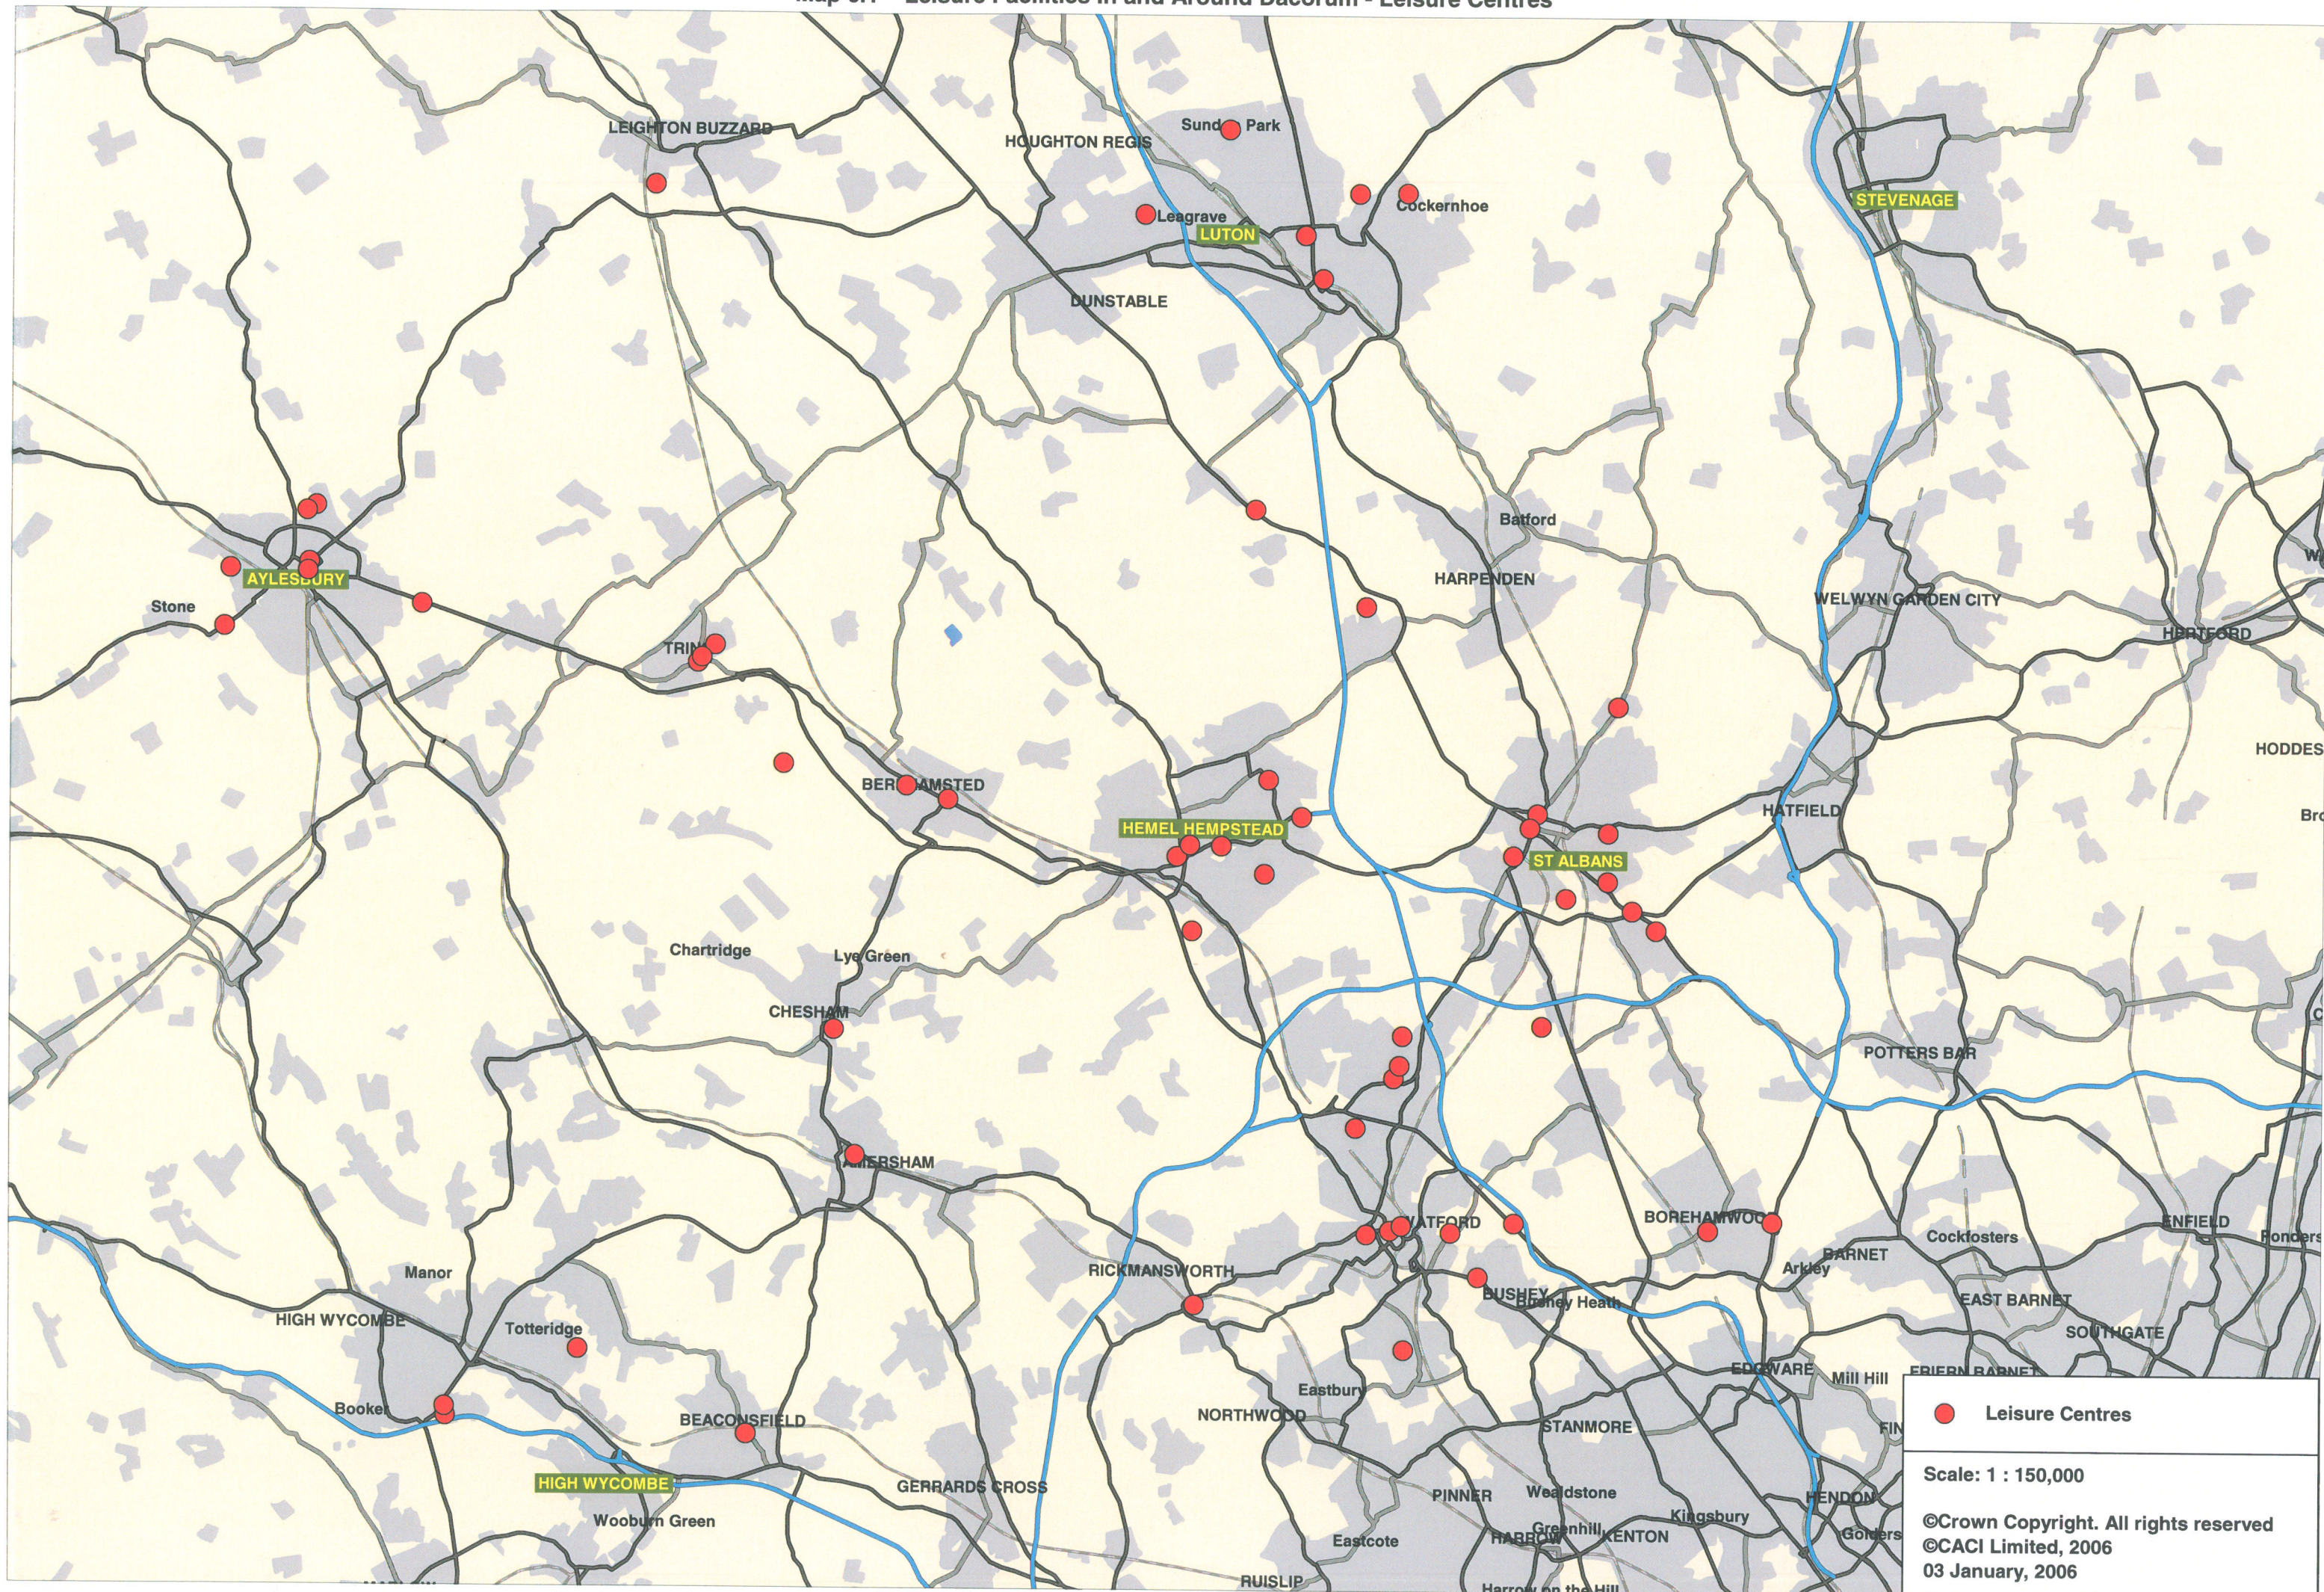

Source: Donaldsons Survey 2005

Map 6.1 Leisure Facilities In and Around Dacorum - Leisure Centres

Although every care has been taken to ensure that the data is as comprehensive as possible it is not a guaranteed complete list of all such facilities within the area covered by the map