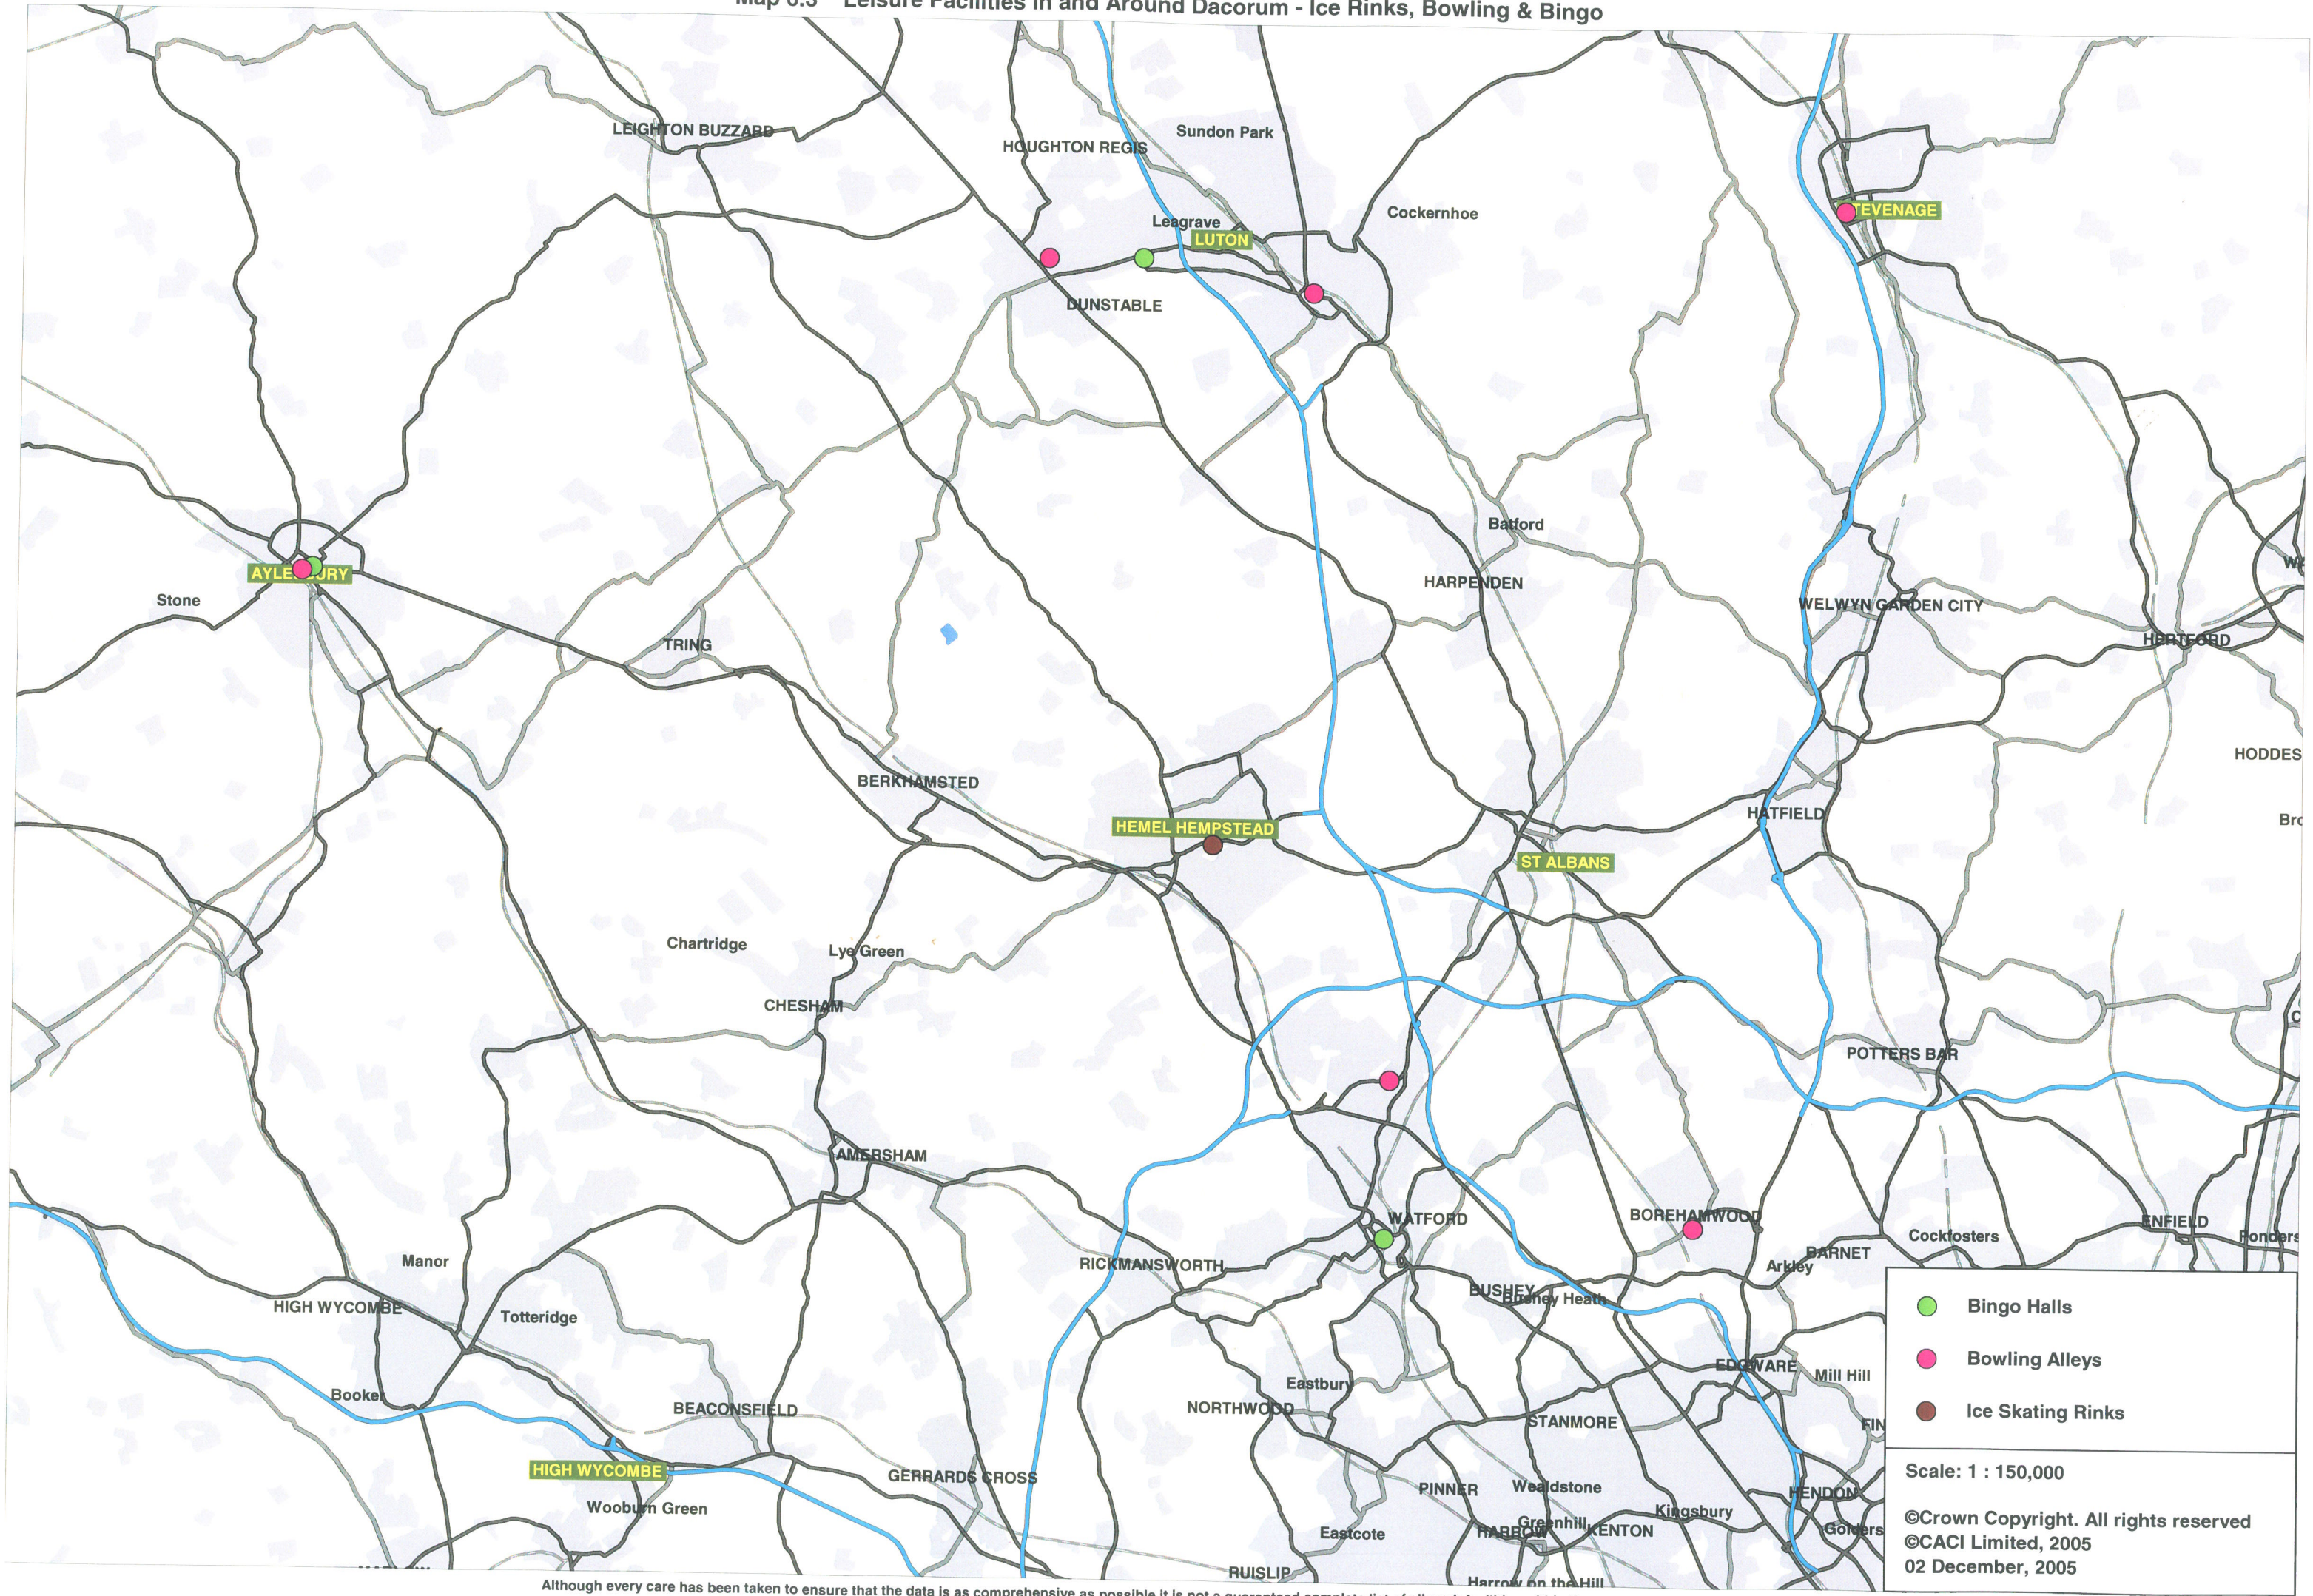

Map 6.3 Leisure Facilities In and Around Dacorum - Ice Rinks, Bowling & Bingo

	Bingo Halls
	Bowling Alleys
	Ice Skating Rinks

Scale: 1 : 150,000

©Crown Copyright. All rights reserved
©CACI Limited, 2005
02 December, 2005

Although every care has been taken to ensure that the data is as comprehensive as possible it is not a guaranteed complete list of all such facilities within the area covered by the map