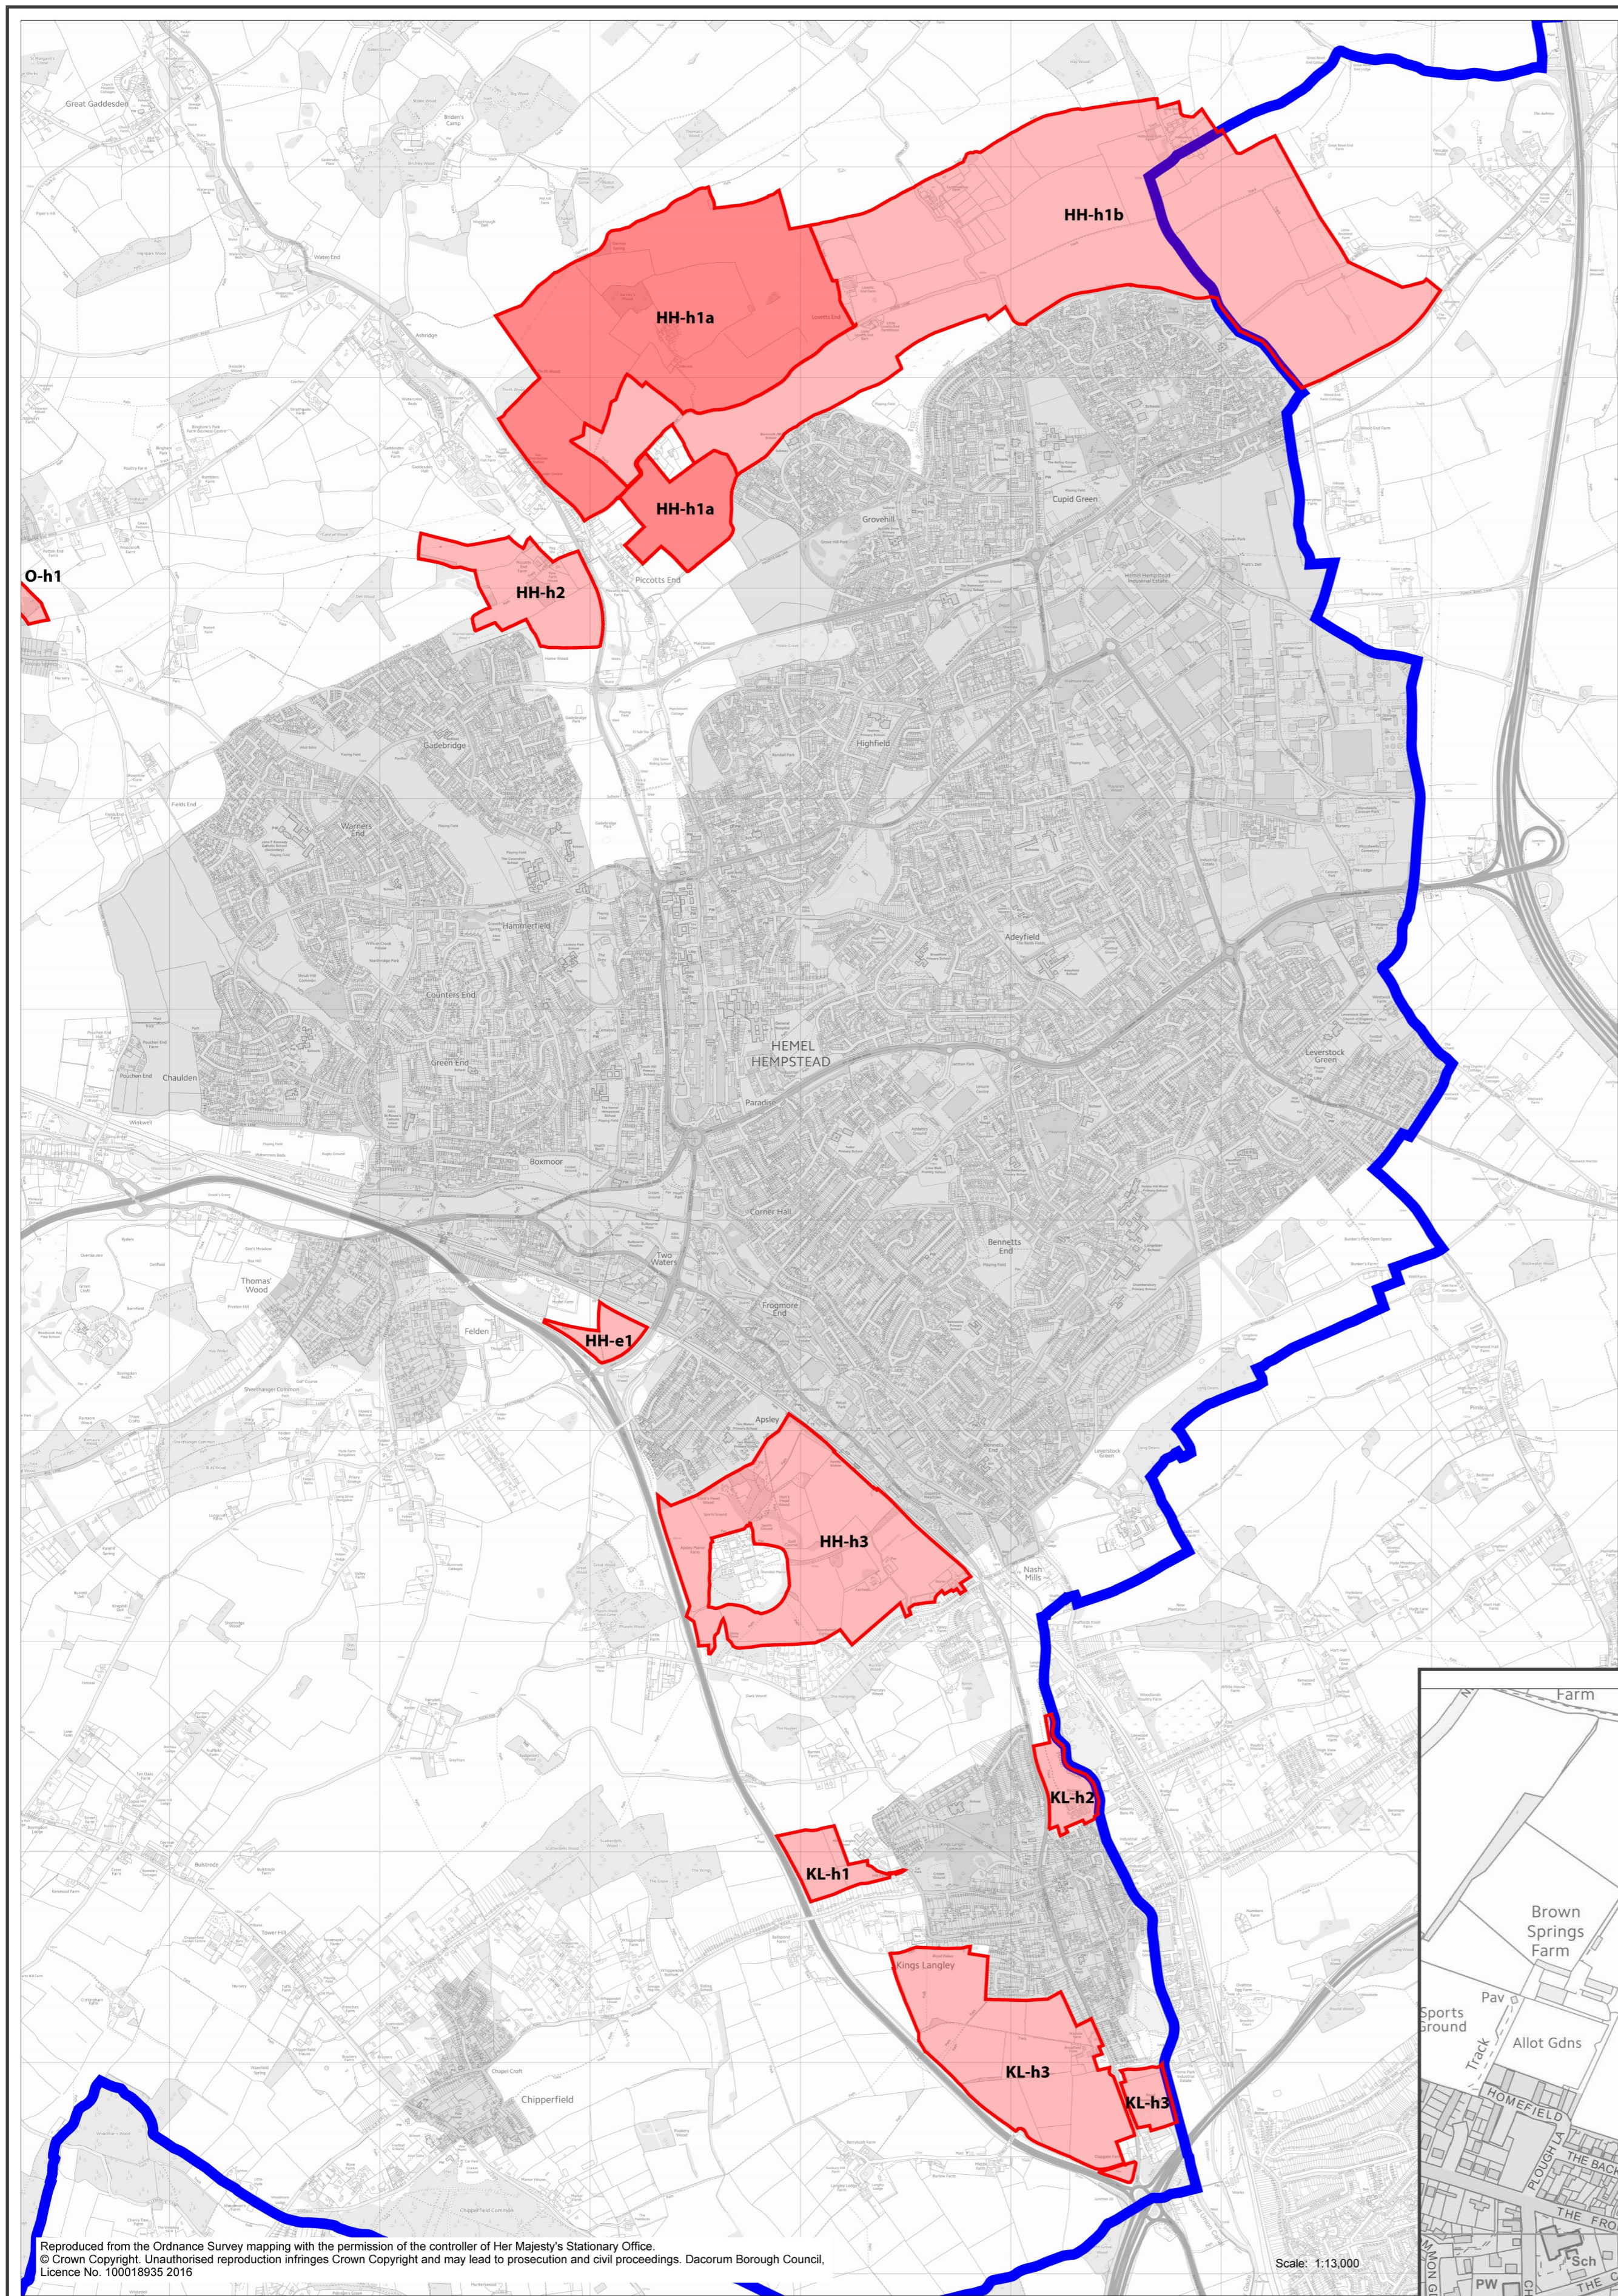

# What key site options are we considering in Hemel Hempstead?

The location of the sites put forward by landowners around **Hemel Hempstead** and surrounding area are shown in more detail on the maps below:

St Albans City and District Council are also looking at the potential of land to the east of Hemel Hempstead (which lies within their district) to provide new homes, employment land and associated uses. This is a matter that St Albans will be considering further through their own new Local Plan, although we will be liaising closely with them, as what happens on this land will obviously have a big impact upon our residents.