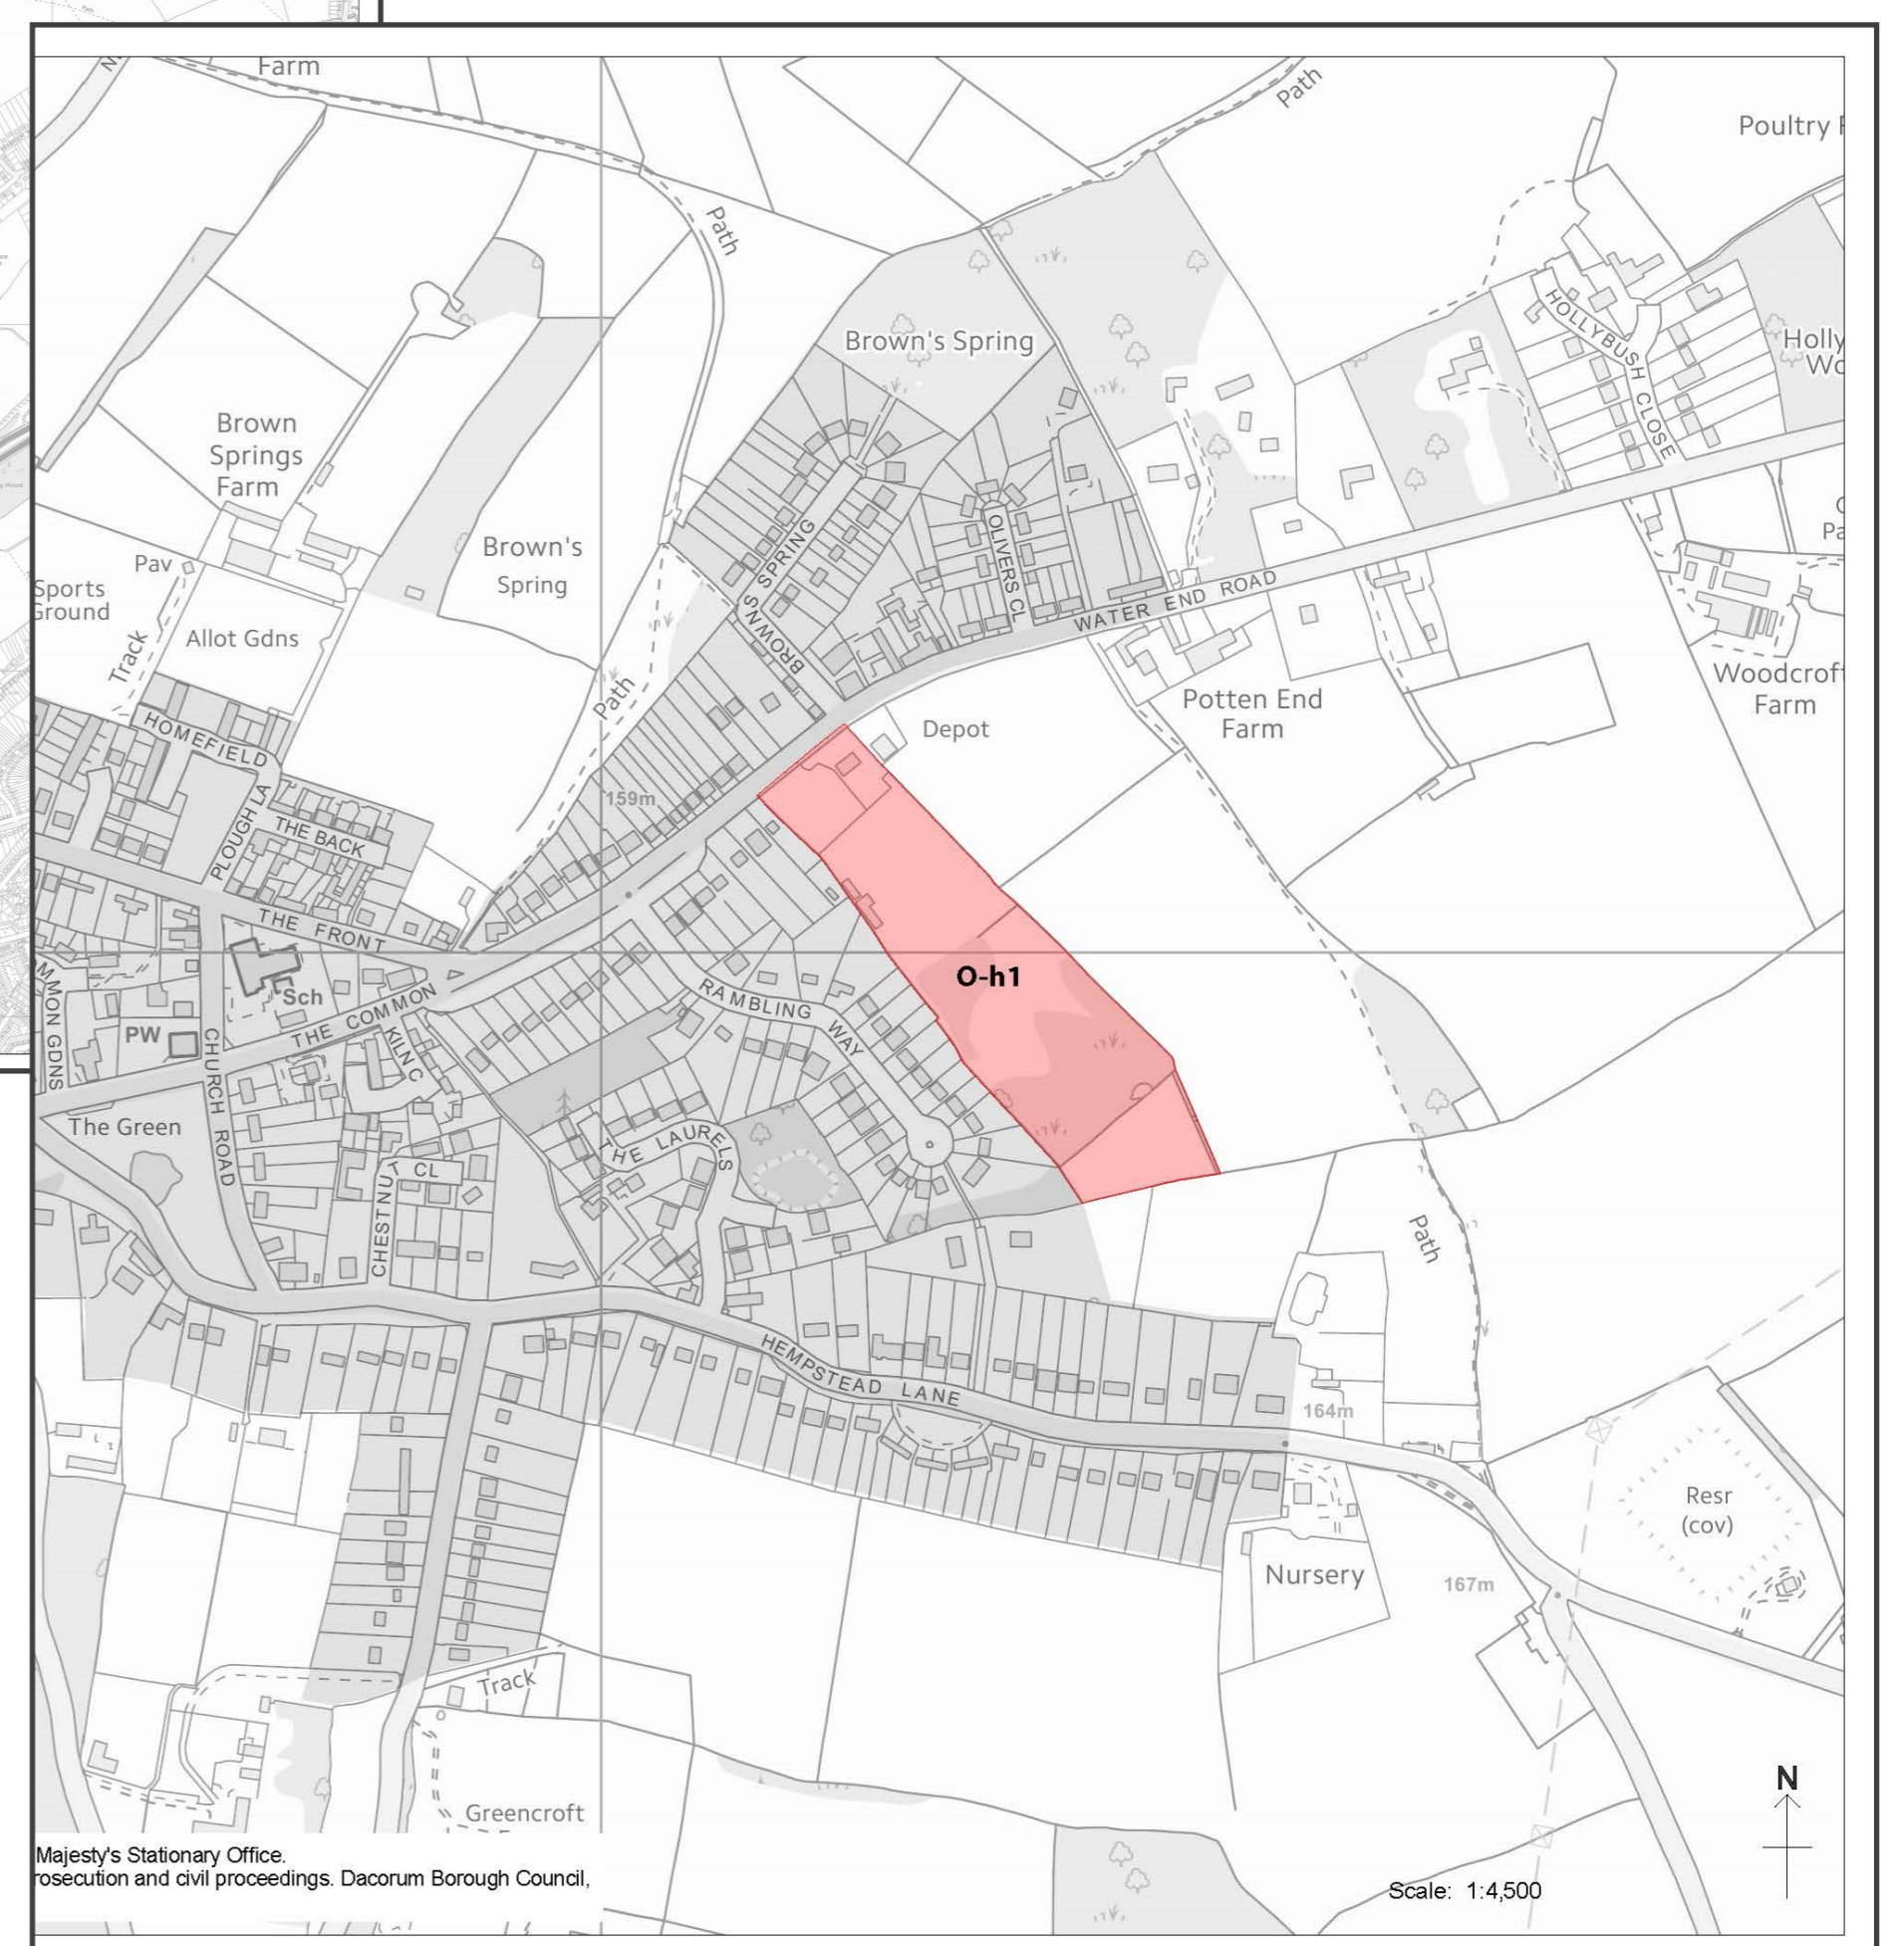

# What key site options are we considering in Hemel Hempstead?

The location of the sites put forward by landowners around **Hemel Hempstead** and surrounding area are shown in more detail on the maps below:

St Albans City and District Council are also looking at the potential of land to the east of Hemel Hempstead (which lies within their district) to provide new homes, employment land and associated uses. This is a matter that St Albans will be considering further through their own new Local Plan, although we will be liaising closely with them, as what happens on this land will obviously have a big impact upon our residents.