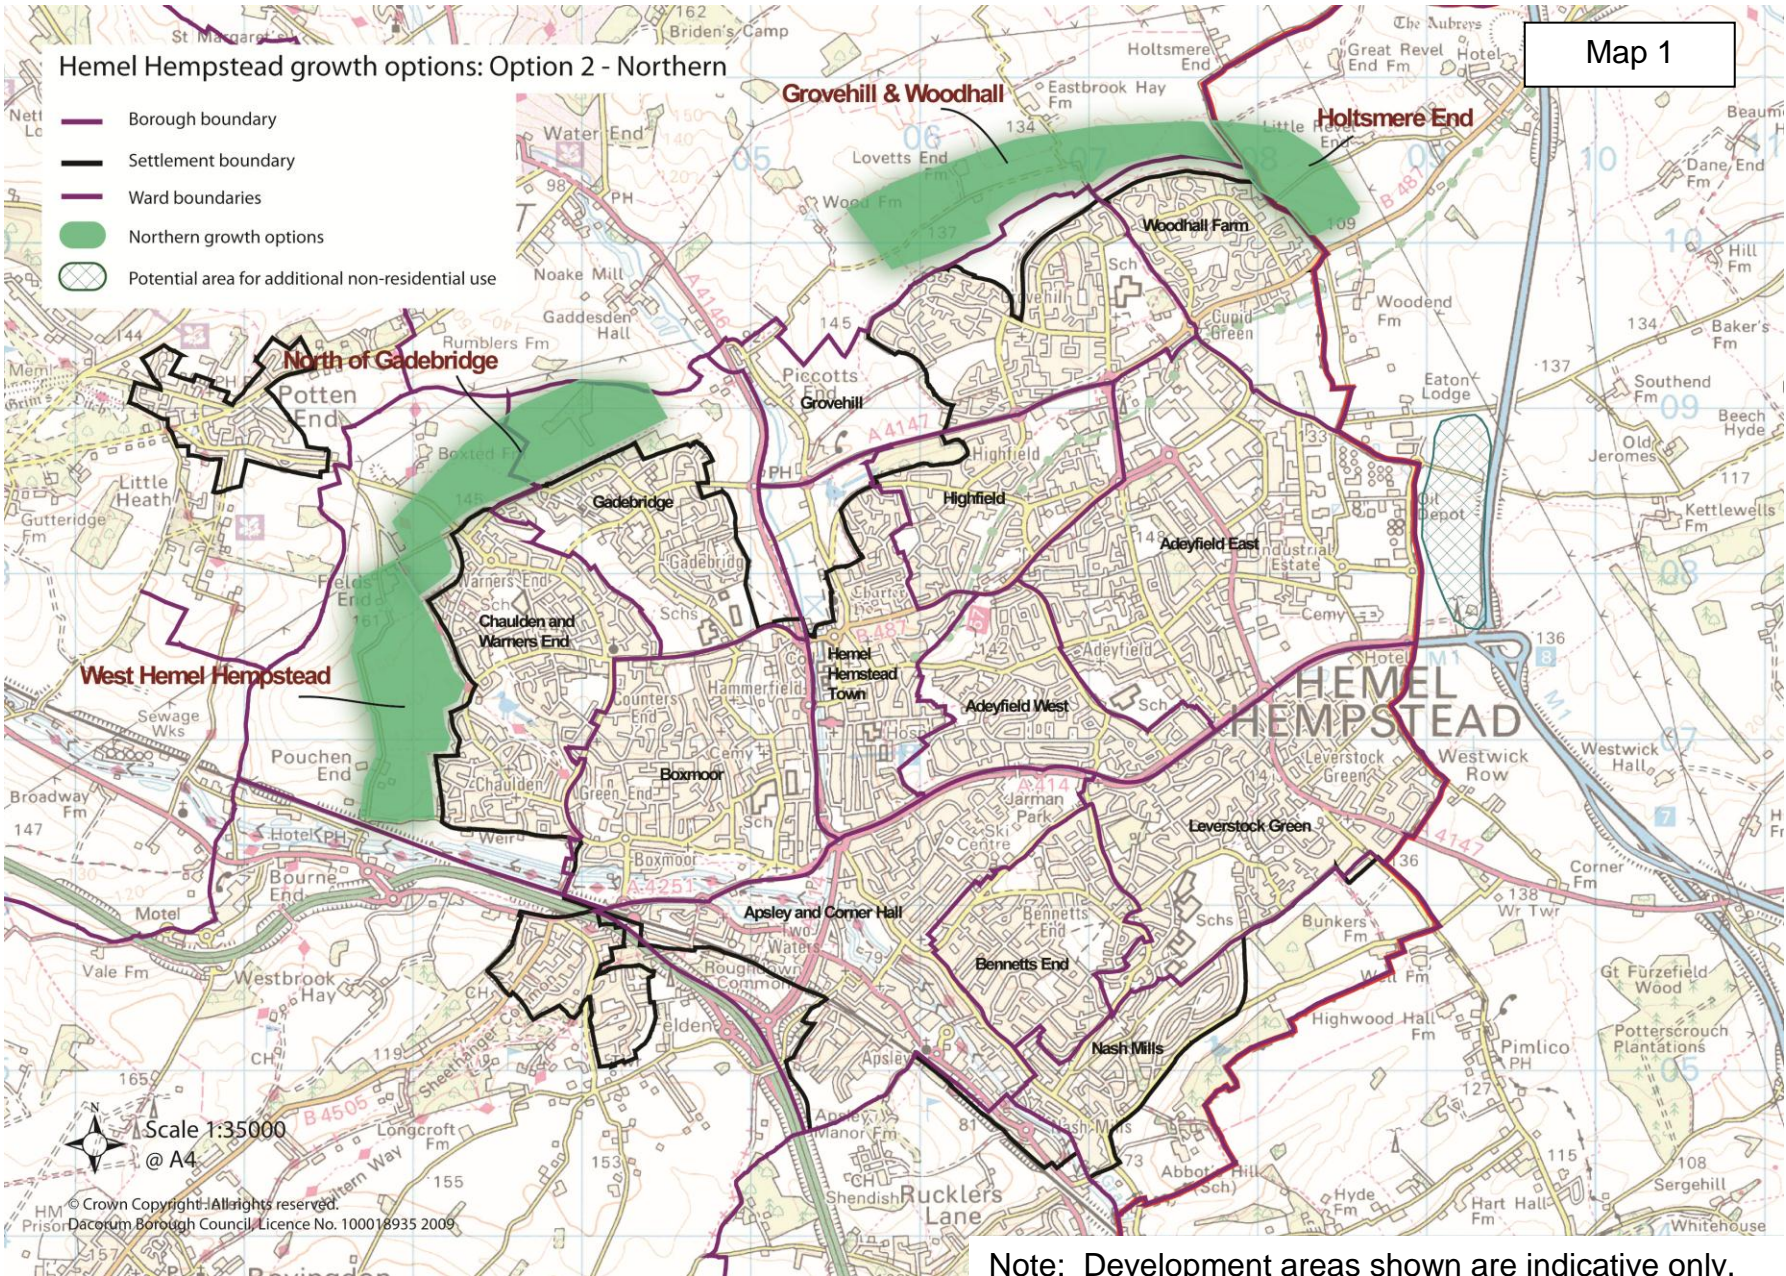

## Maps for Option 2

Map 1

# Hemel Hempstead growth options: Option 2 - Northern: Special Areas of Conservation

Map 3b

- Borough boundary
- Settlement boundary
- Northern growth options
- Special Areas of Conservation
- 3,000m buffer of Special Areas of Conservation

Scale 1:100,000  
@ A4

© Crown Copyright. All rights reserved.  
Dacorum Borough Council, Licence No. 100018935 2009