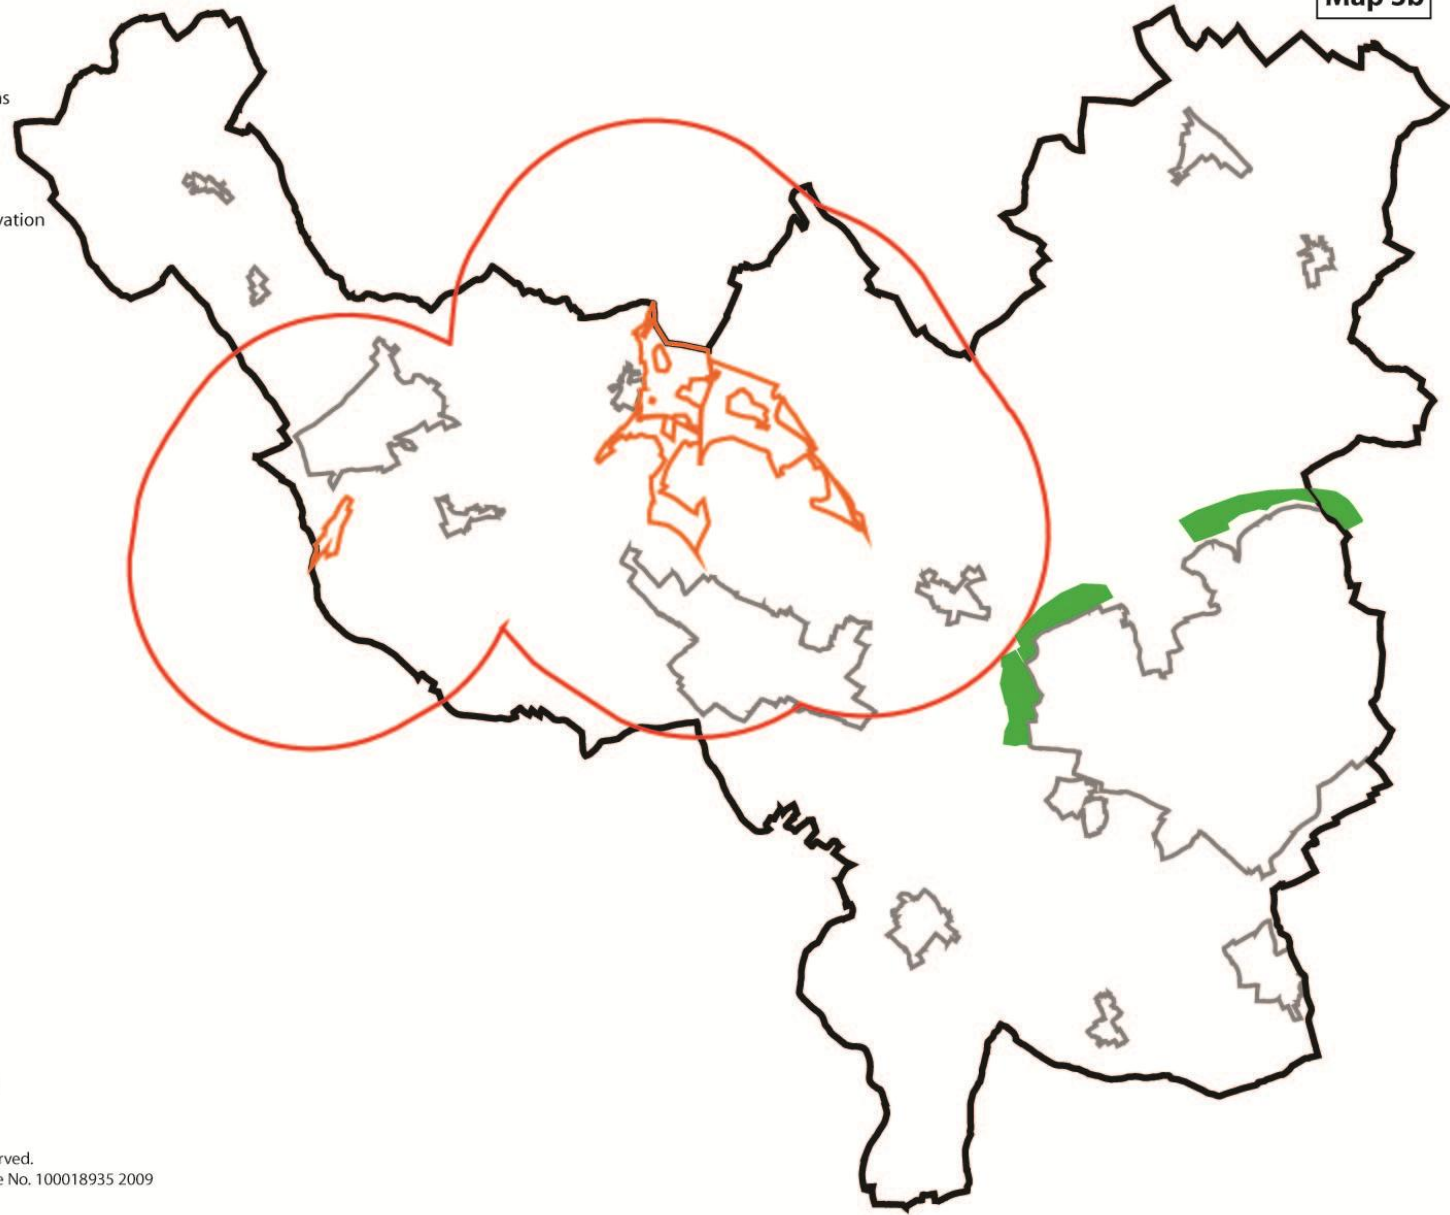

## Maps for Option 2

Map 1

# Hemel Hempstead growth options: Option 2 - Northern: Special Areas of Conservation

Map 3b

- Borough boundary
- Settlement boundary
- Northern growth options
- Special Areas of Conservation
- 3,000m buffer of Special Areas of Conservation

Scale 1:100,000  
@ A4

© Crown Copyright. All rights reserved.  
Dacorum Borough Council, Licence No. 100018935 2009