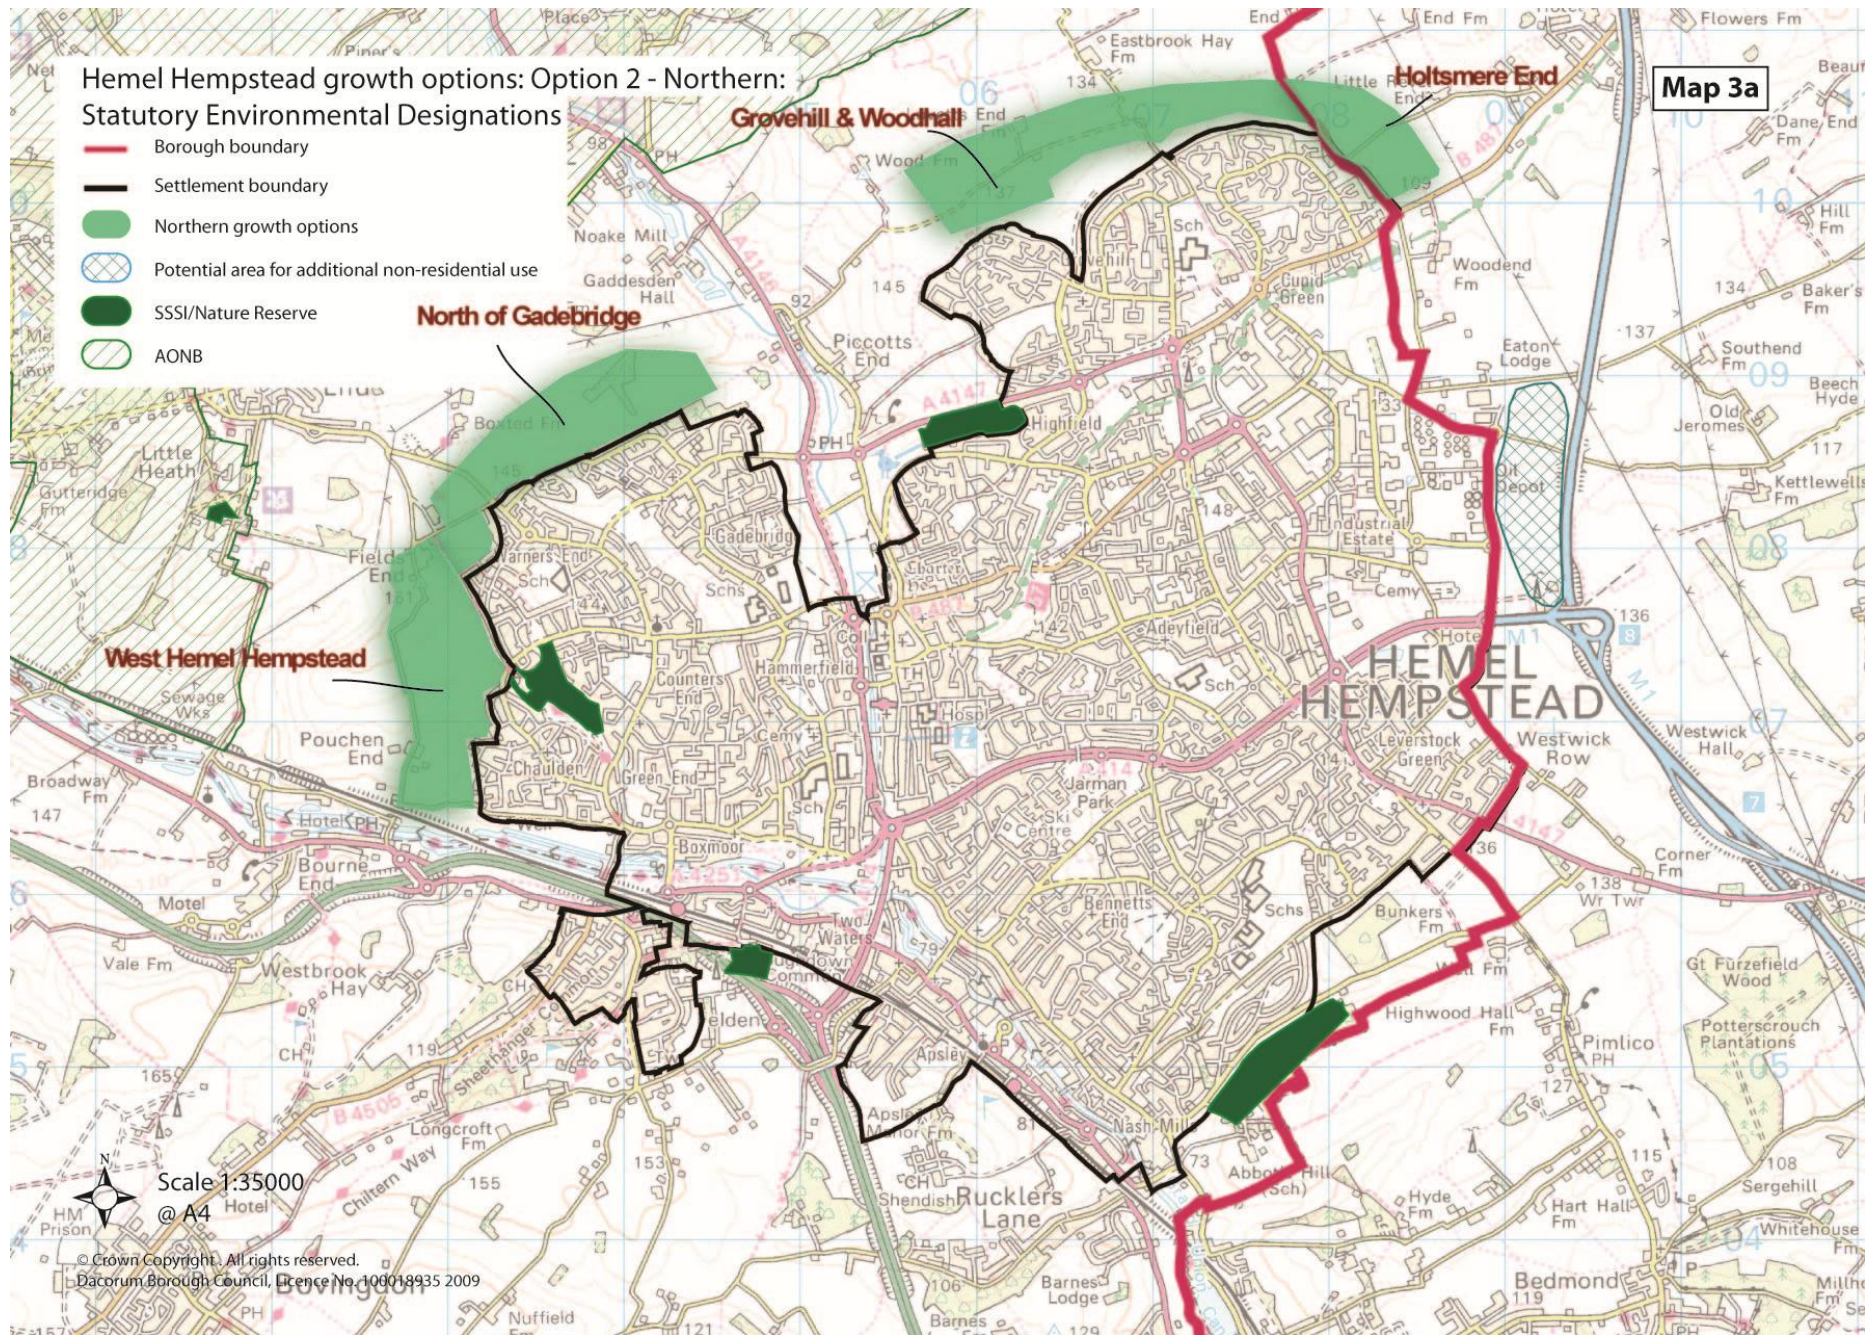

## Maps for Option 2

Map 1

# Hemel Hempstead growth options: Option 2 - Northern: Special Areas of Conservation

Map 3b

- Borough boundary
- Settlement boundary
- Northern growth options
- Special Areas of Conservation
- 3,000m buffer of Special Areas of Conservation

Scale 1:100,000  
@ A4

© Crown Copyright. All rights reserved.  
Dacorum Borough Council, Licence No. 100018935 2009