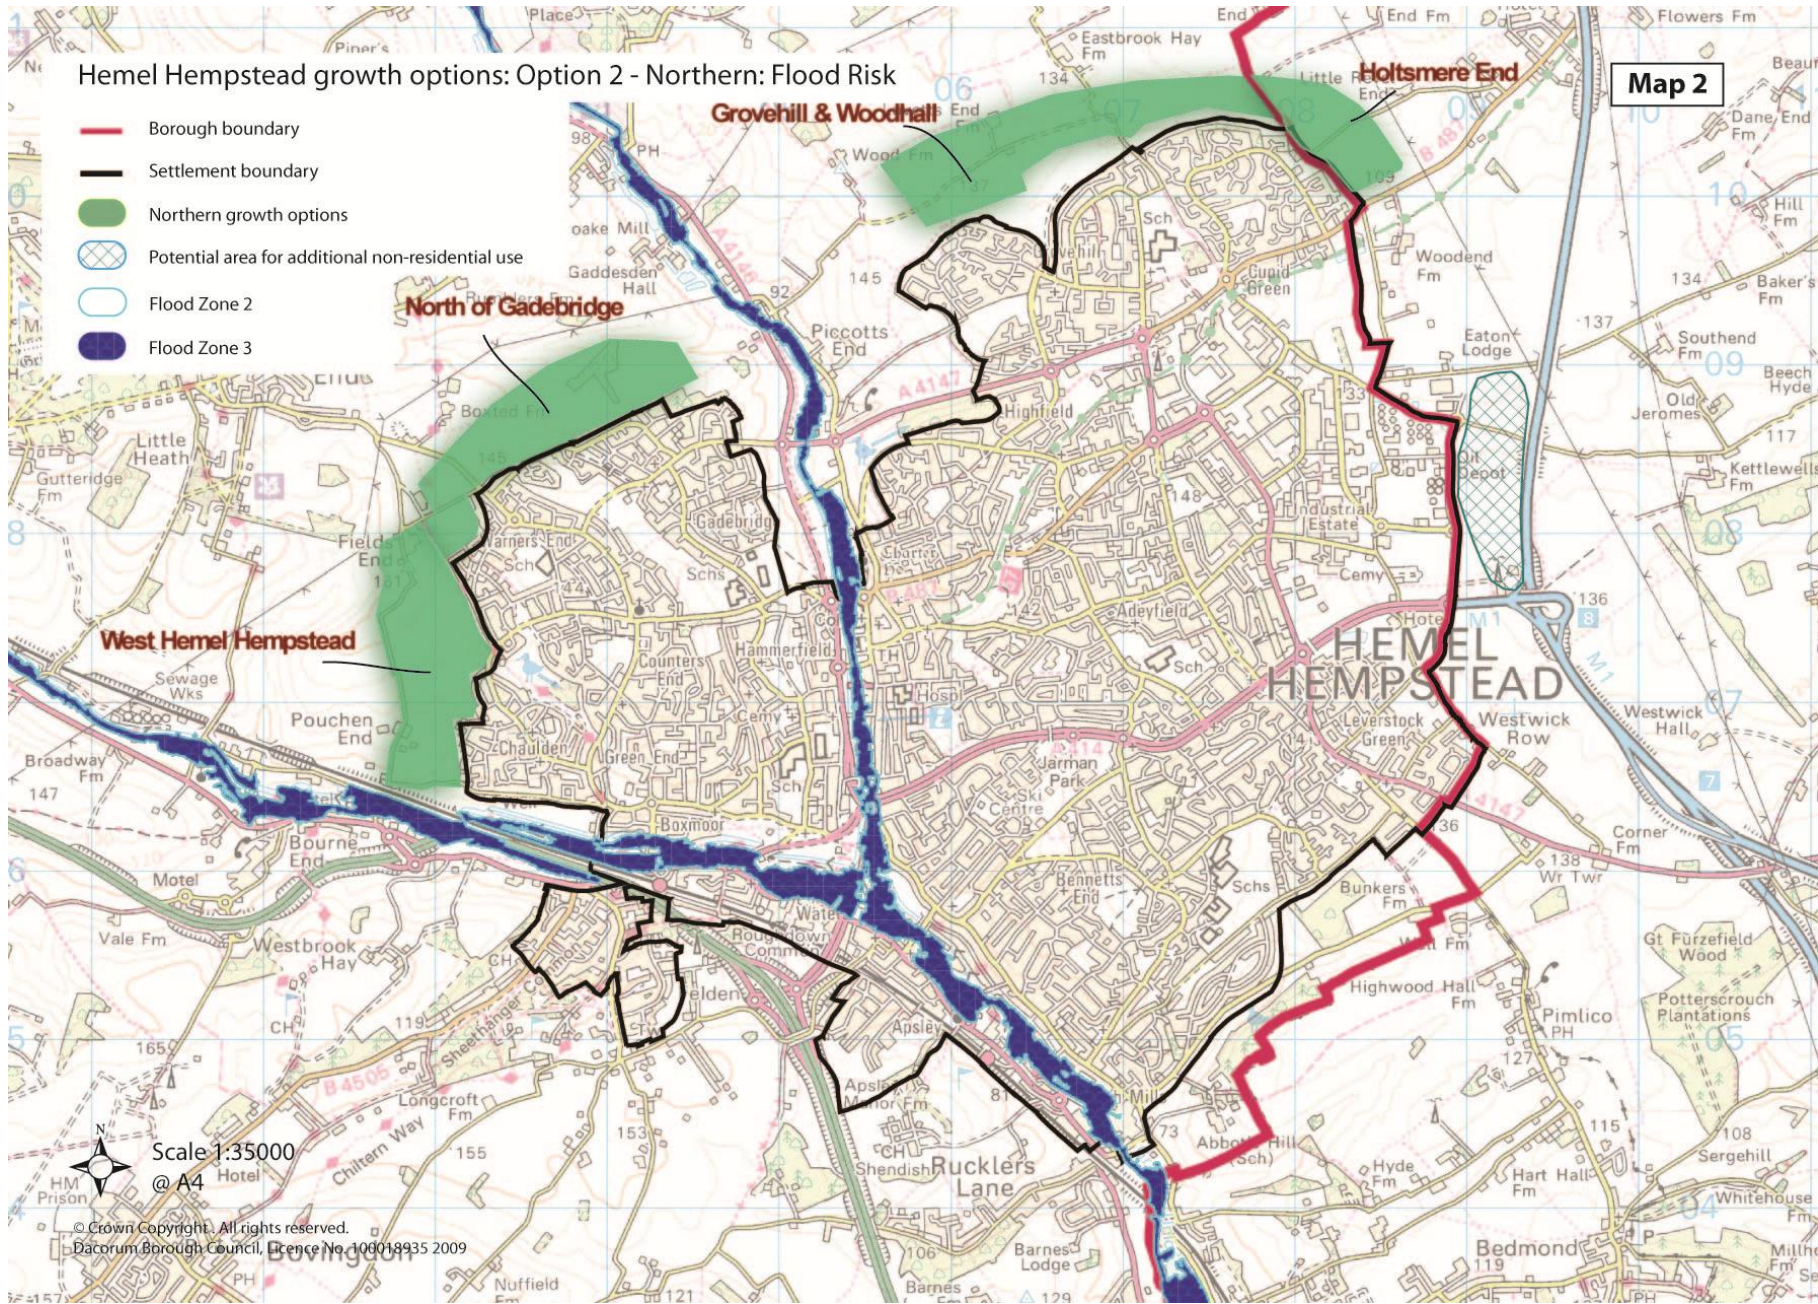

## Maps for Option 2

Map 1

# Hemel Hempstead growth options: Option 2 - Northern: Special Areas of Conservation

Map 3b

- Borough boundary
- Settlement boundary
- Northern growth options
- Special Areas of Conservation
- 3,000m buffer of Special Areas of Conservation

Scale 1:100,000  
@ A4

© Crown Copyright. All rights reserved.  
Dacorum Borough Council, Licence No. 100018935 2009