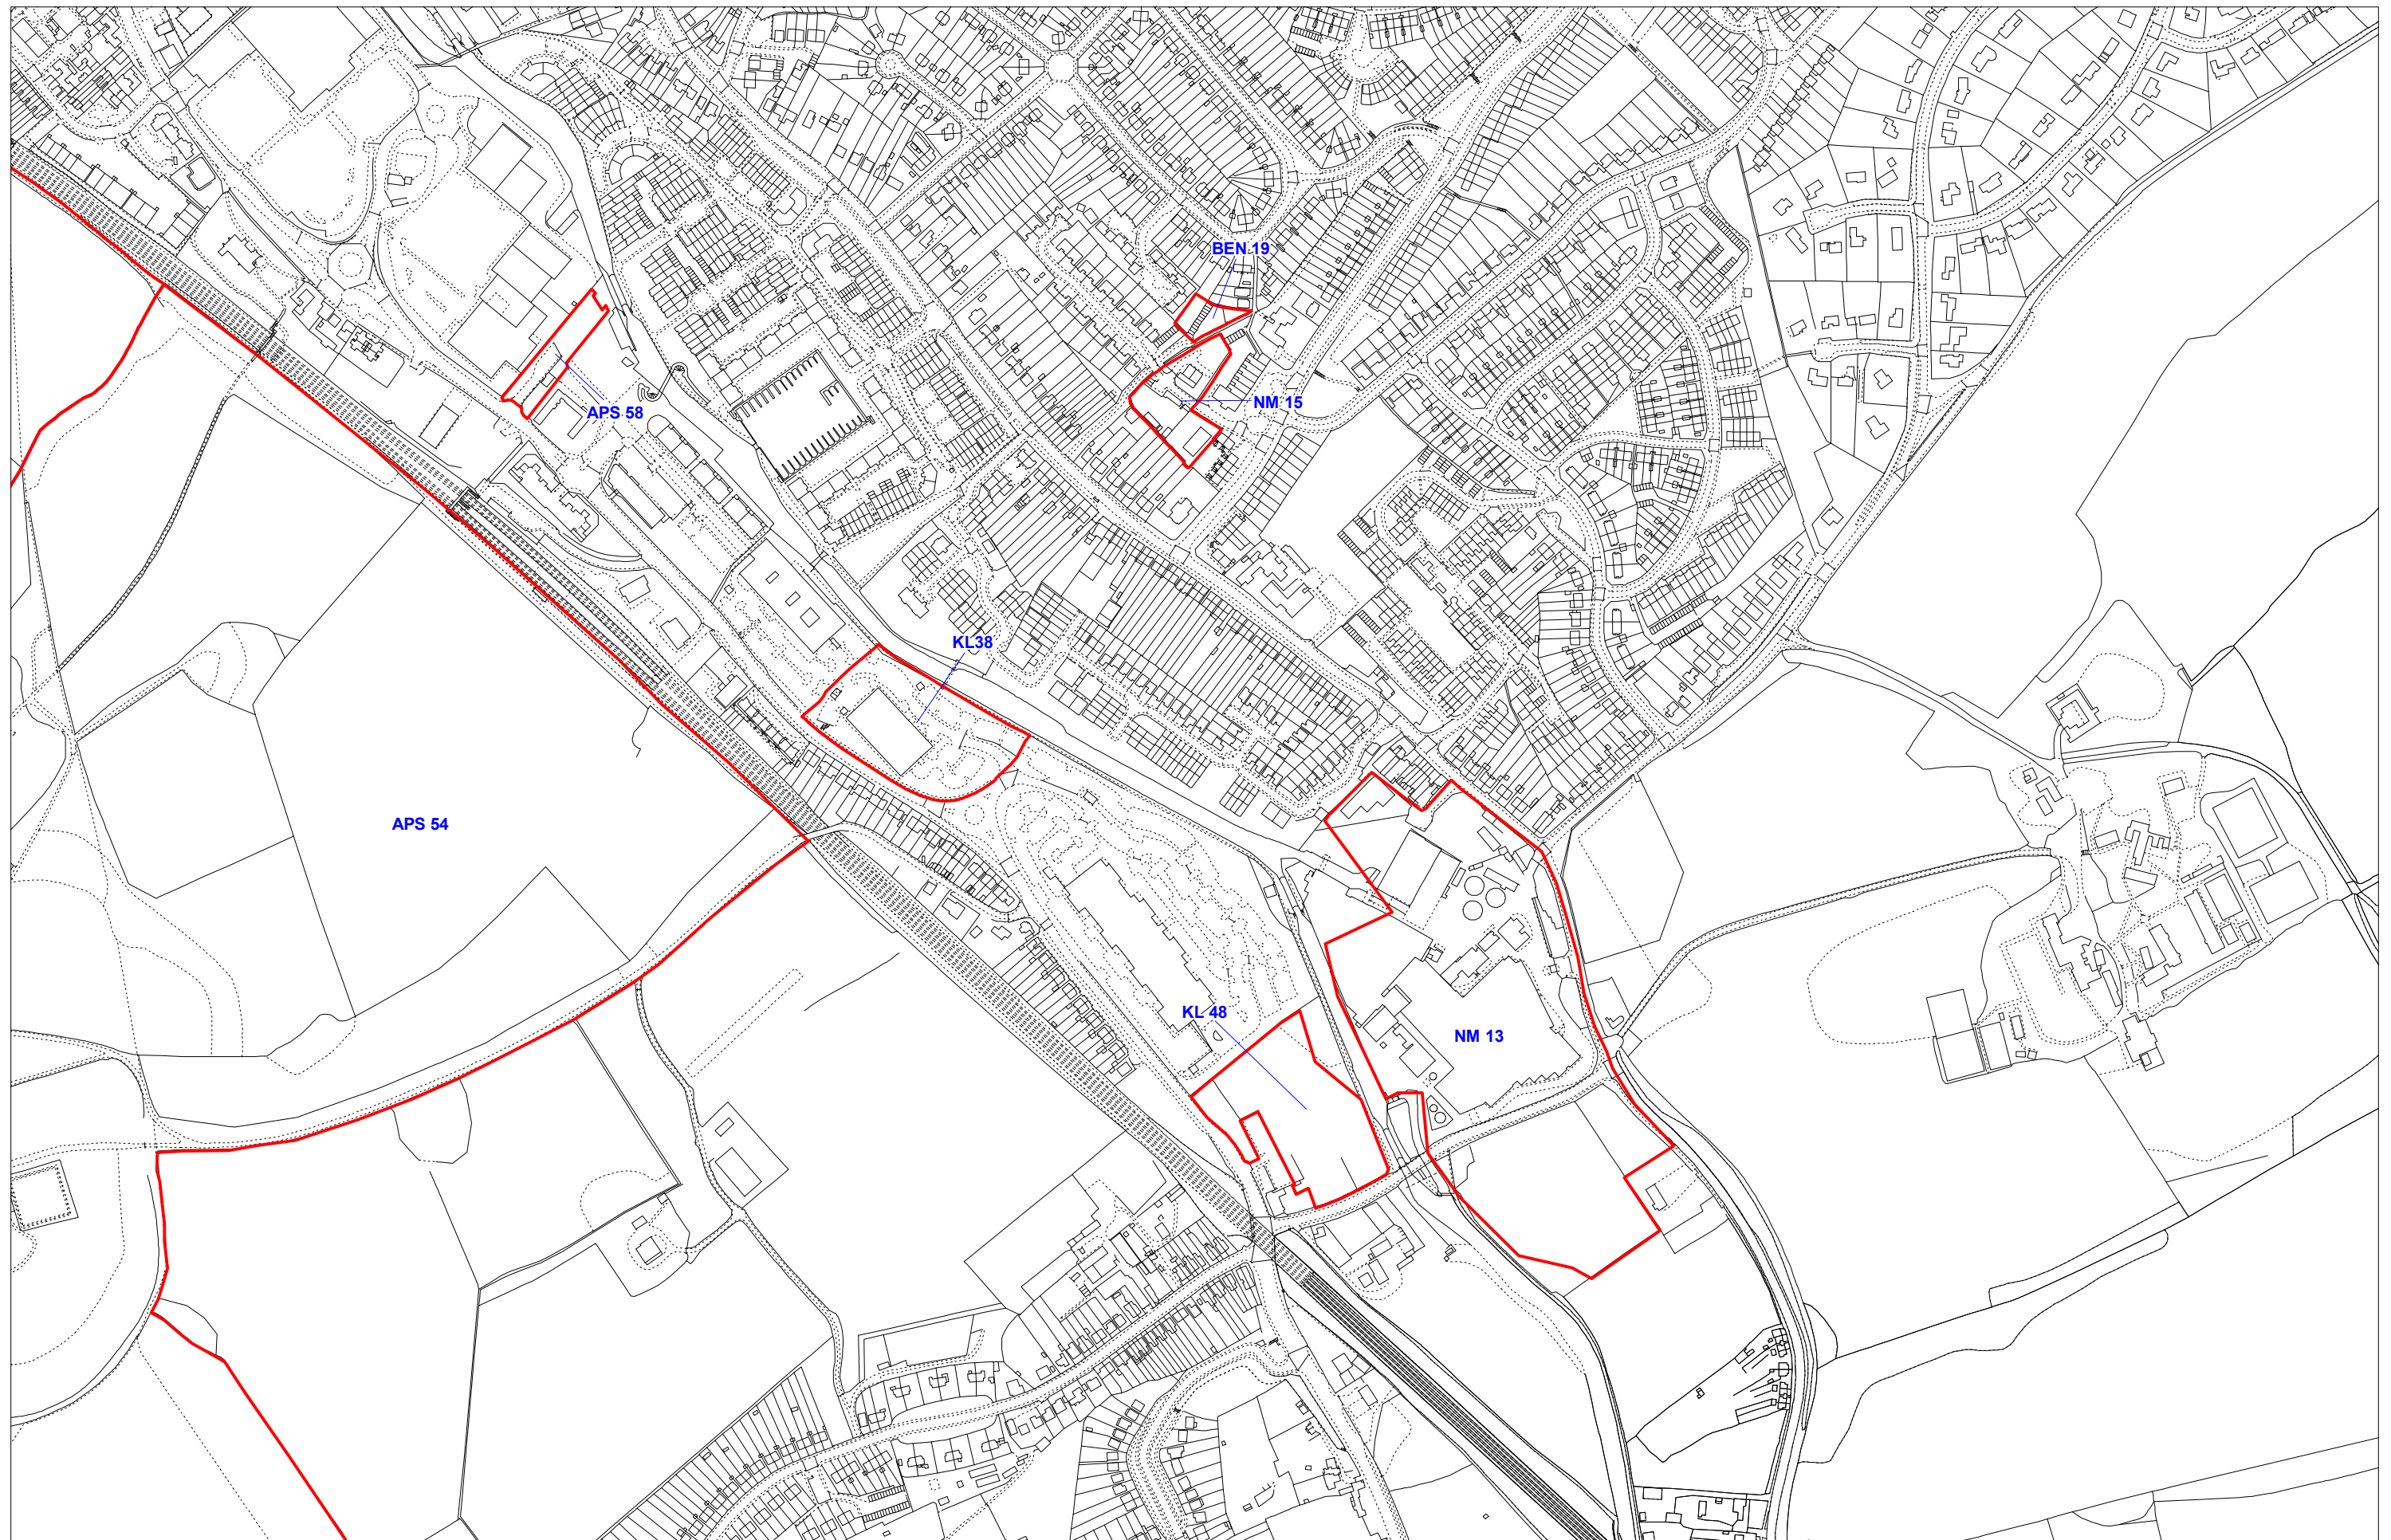

Scale 1:5,000 @ A3

Client Dacorum District Council

Drawing Title: Nash Mills SHLAA Sites

Drawing No. 1

Date: 03 October 2008

Project Title: South West Hertfordshire SHLAA

Project No. 101740

Scale 1:5,000 @ A3