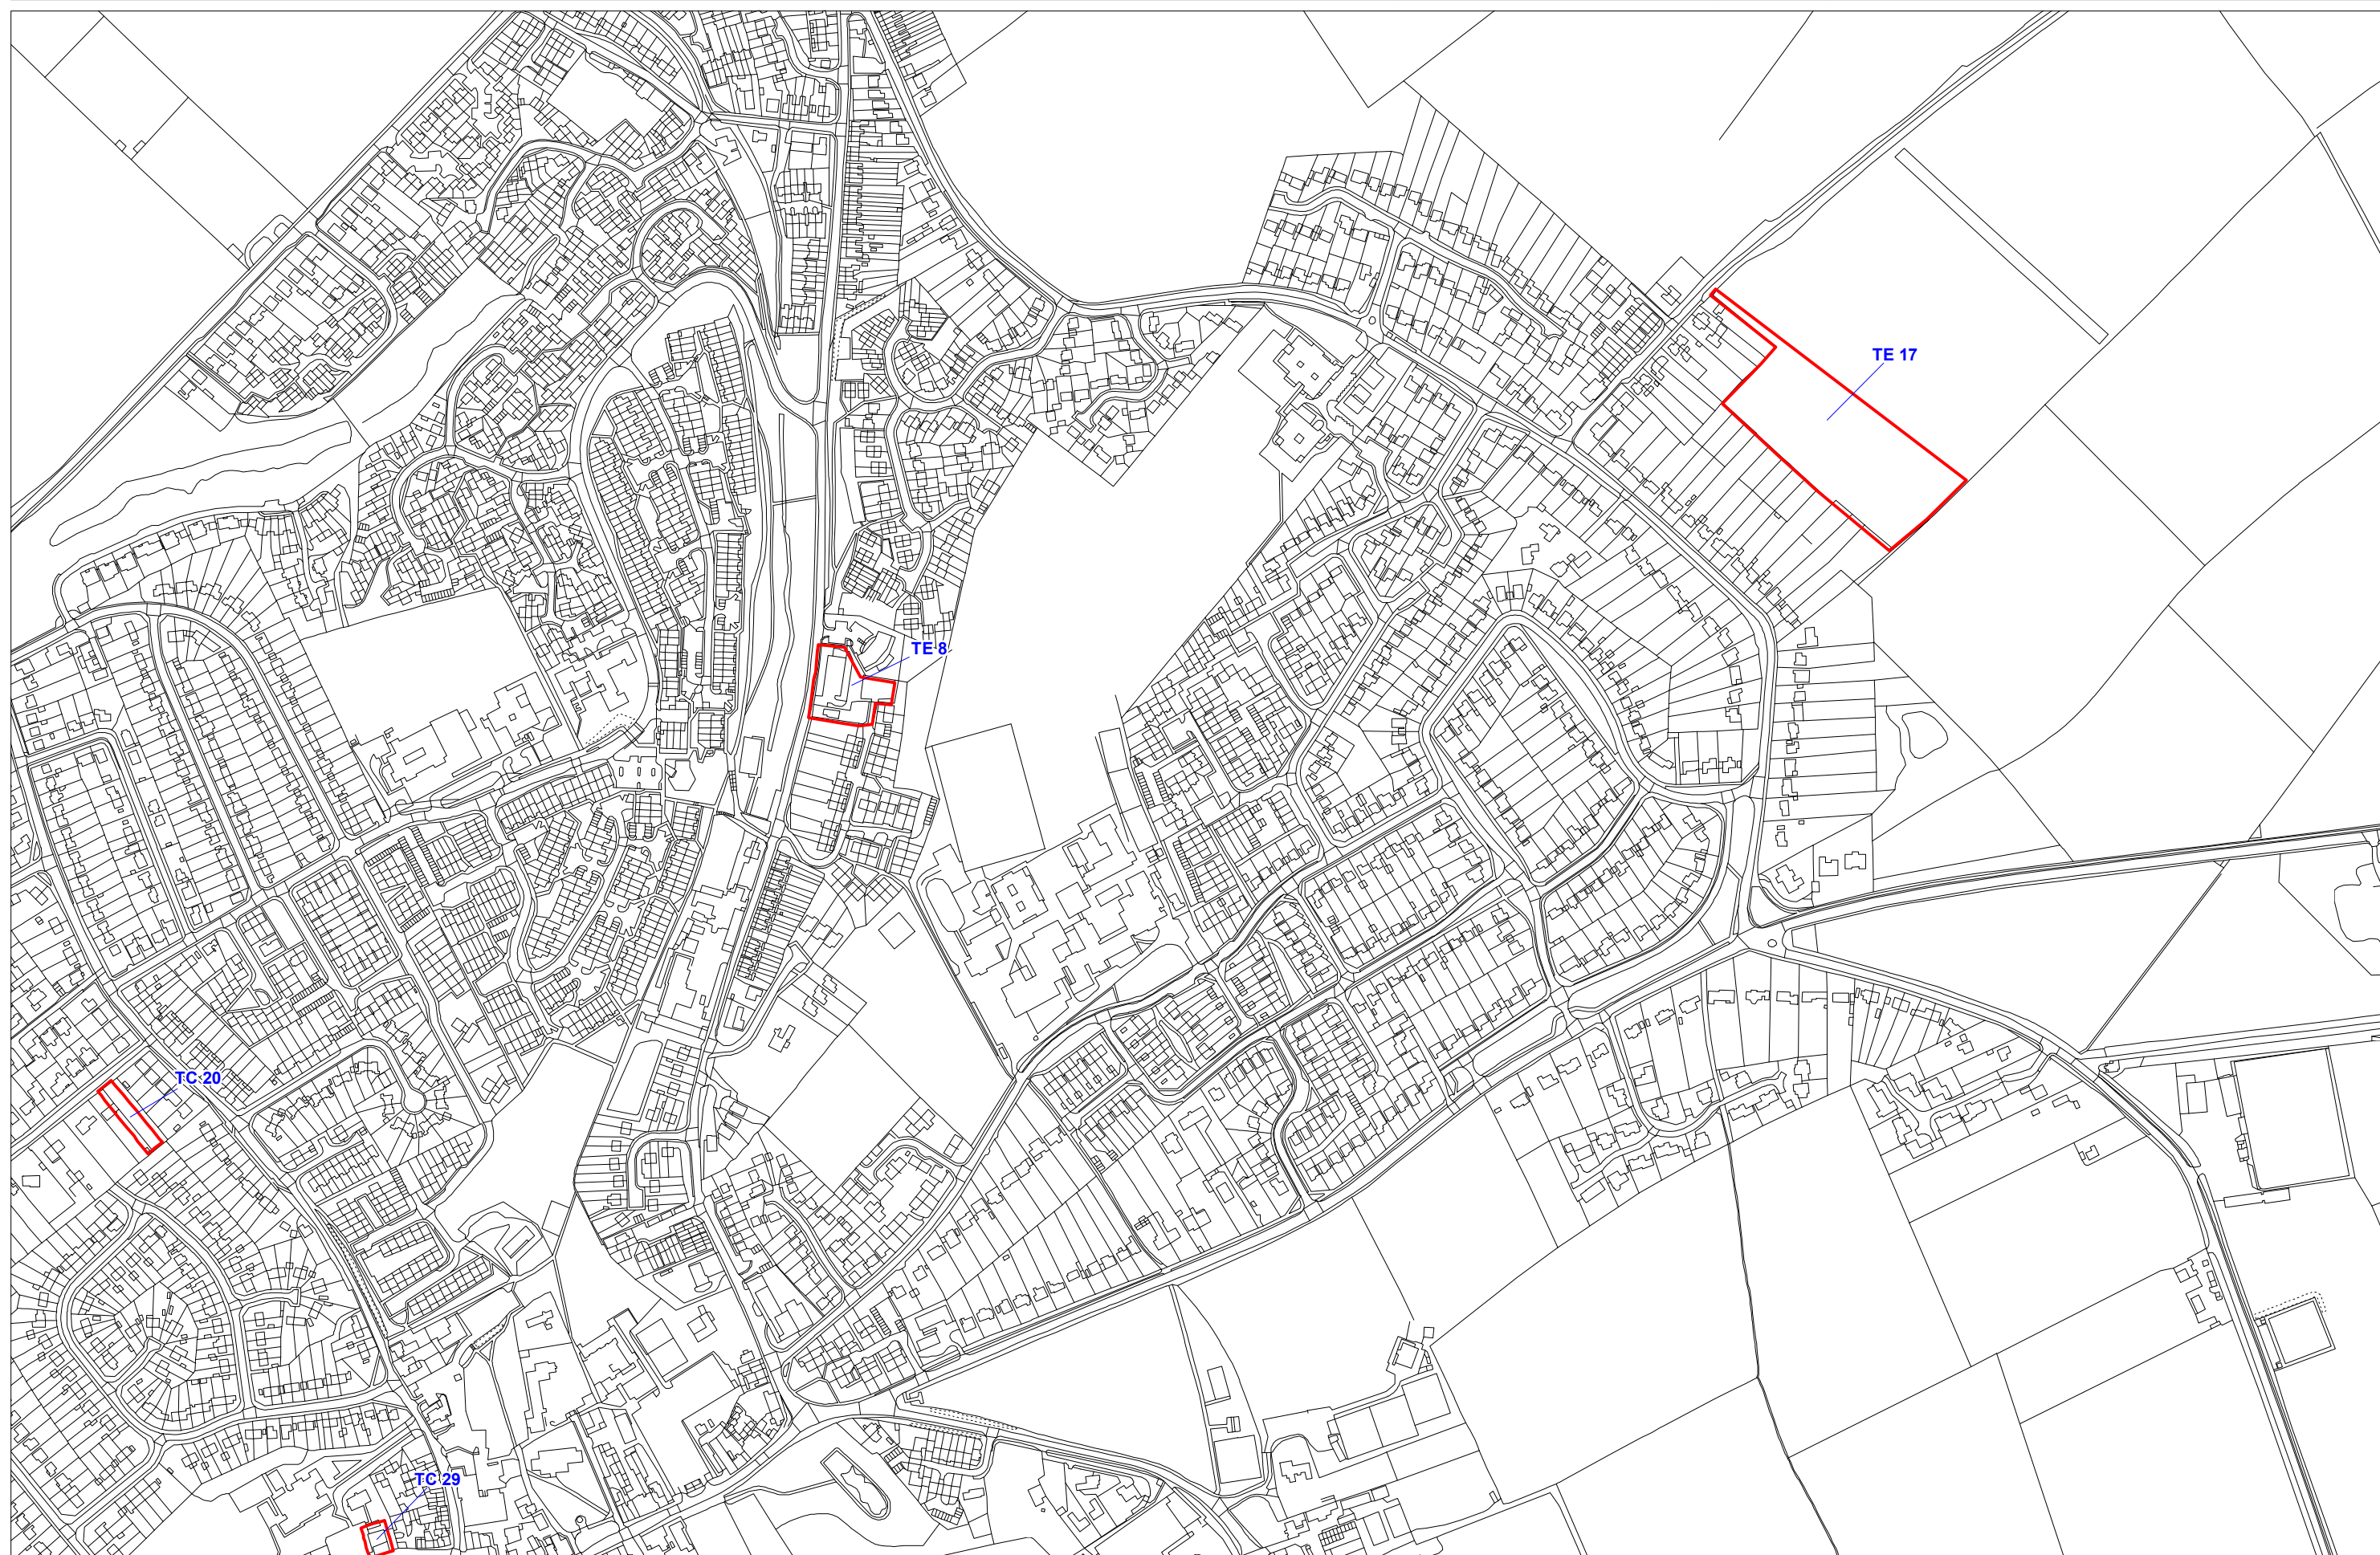

Drawing Title: St Albans SHLAA Sites

Drawing No. 1

Date: 03 October 2008

Project Title: South West Hertfordshire SHLAA

Project No. 101740

Scale 1:5,000 @ A3

Client Dacorum District Council

Drawing Title: Tring Central SHLAA Sites

Drawing No. 1

Date: 03 October 2008

Project Title: South West Hertfordshire SHLAA

Project No. 101740

Scale 1:5,000 @ A3

Client Dacorum District Council

Drawing Title: Tring East SHLAA Sites

Drawing No. 1

Date: 03 October 2008

Project Title: South West Hertfordshire SHLAA

Project No. 101740

Scale 1:5,000 @ A3

Client Dacorum District Council

Drawing Title: Tring West SHLAA Sites

Drawing No. 1 of 3

Date: 03 October 2008

Project Title: South West Hertfordshire SHLAA

Project No. 101740

Scale 1:5,000 @ A3

Client Dacorum District Council

Drawing Title: Tring West SHLAA Sites

Drawing No. 2 of 3

Date: 03 October 2008

Project Title: South West Hertfordshire SHLAA