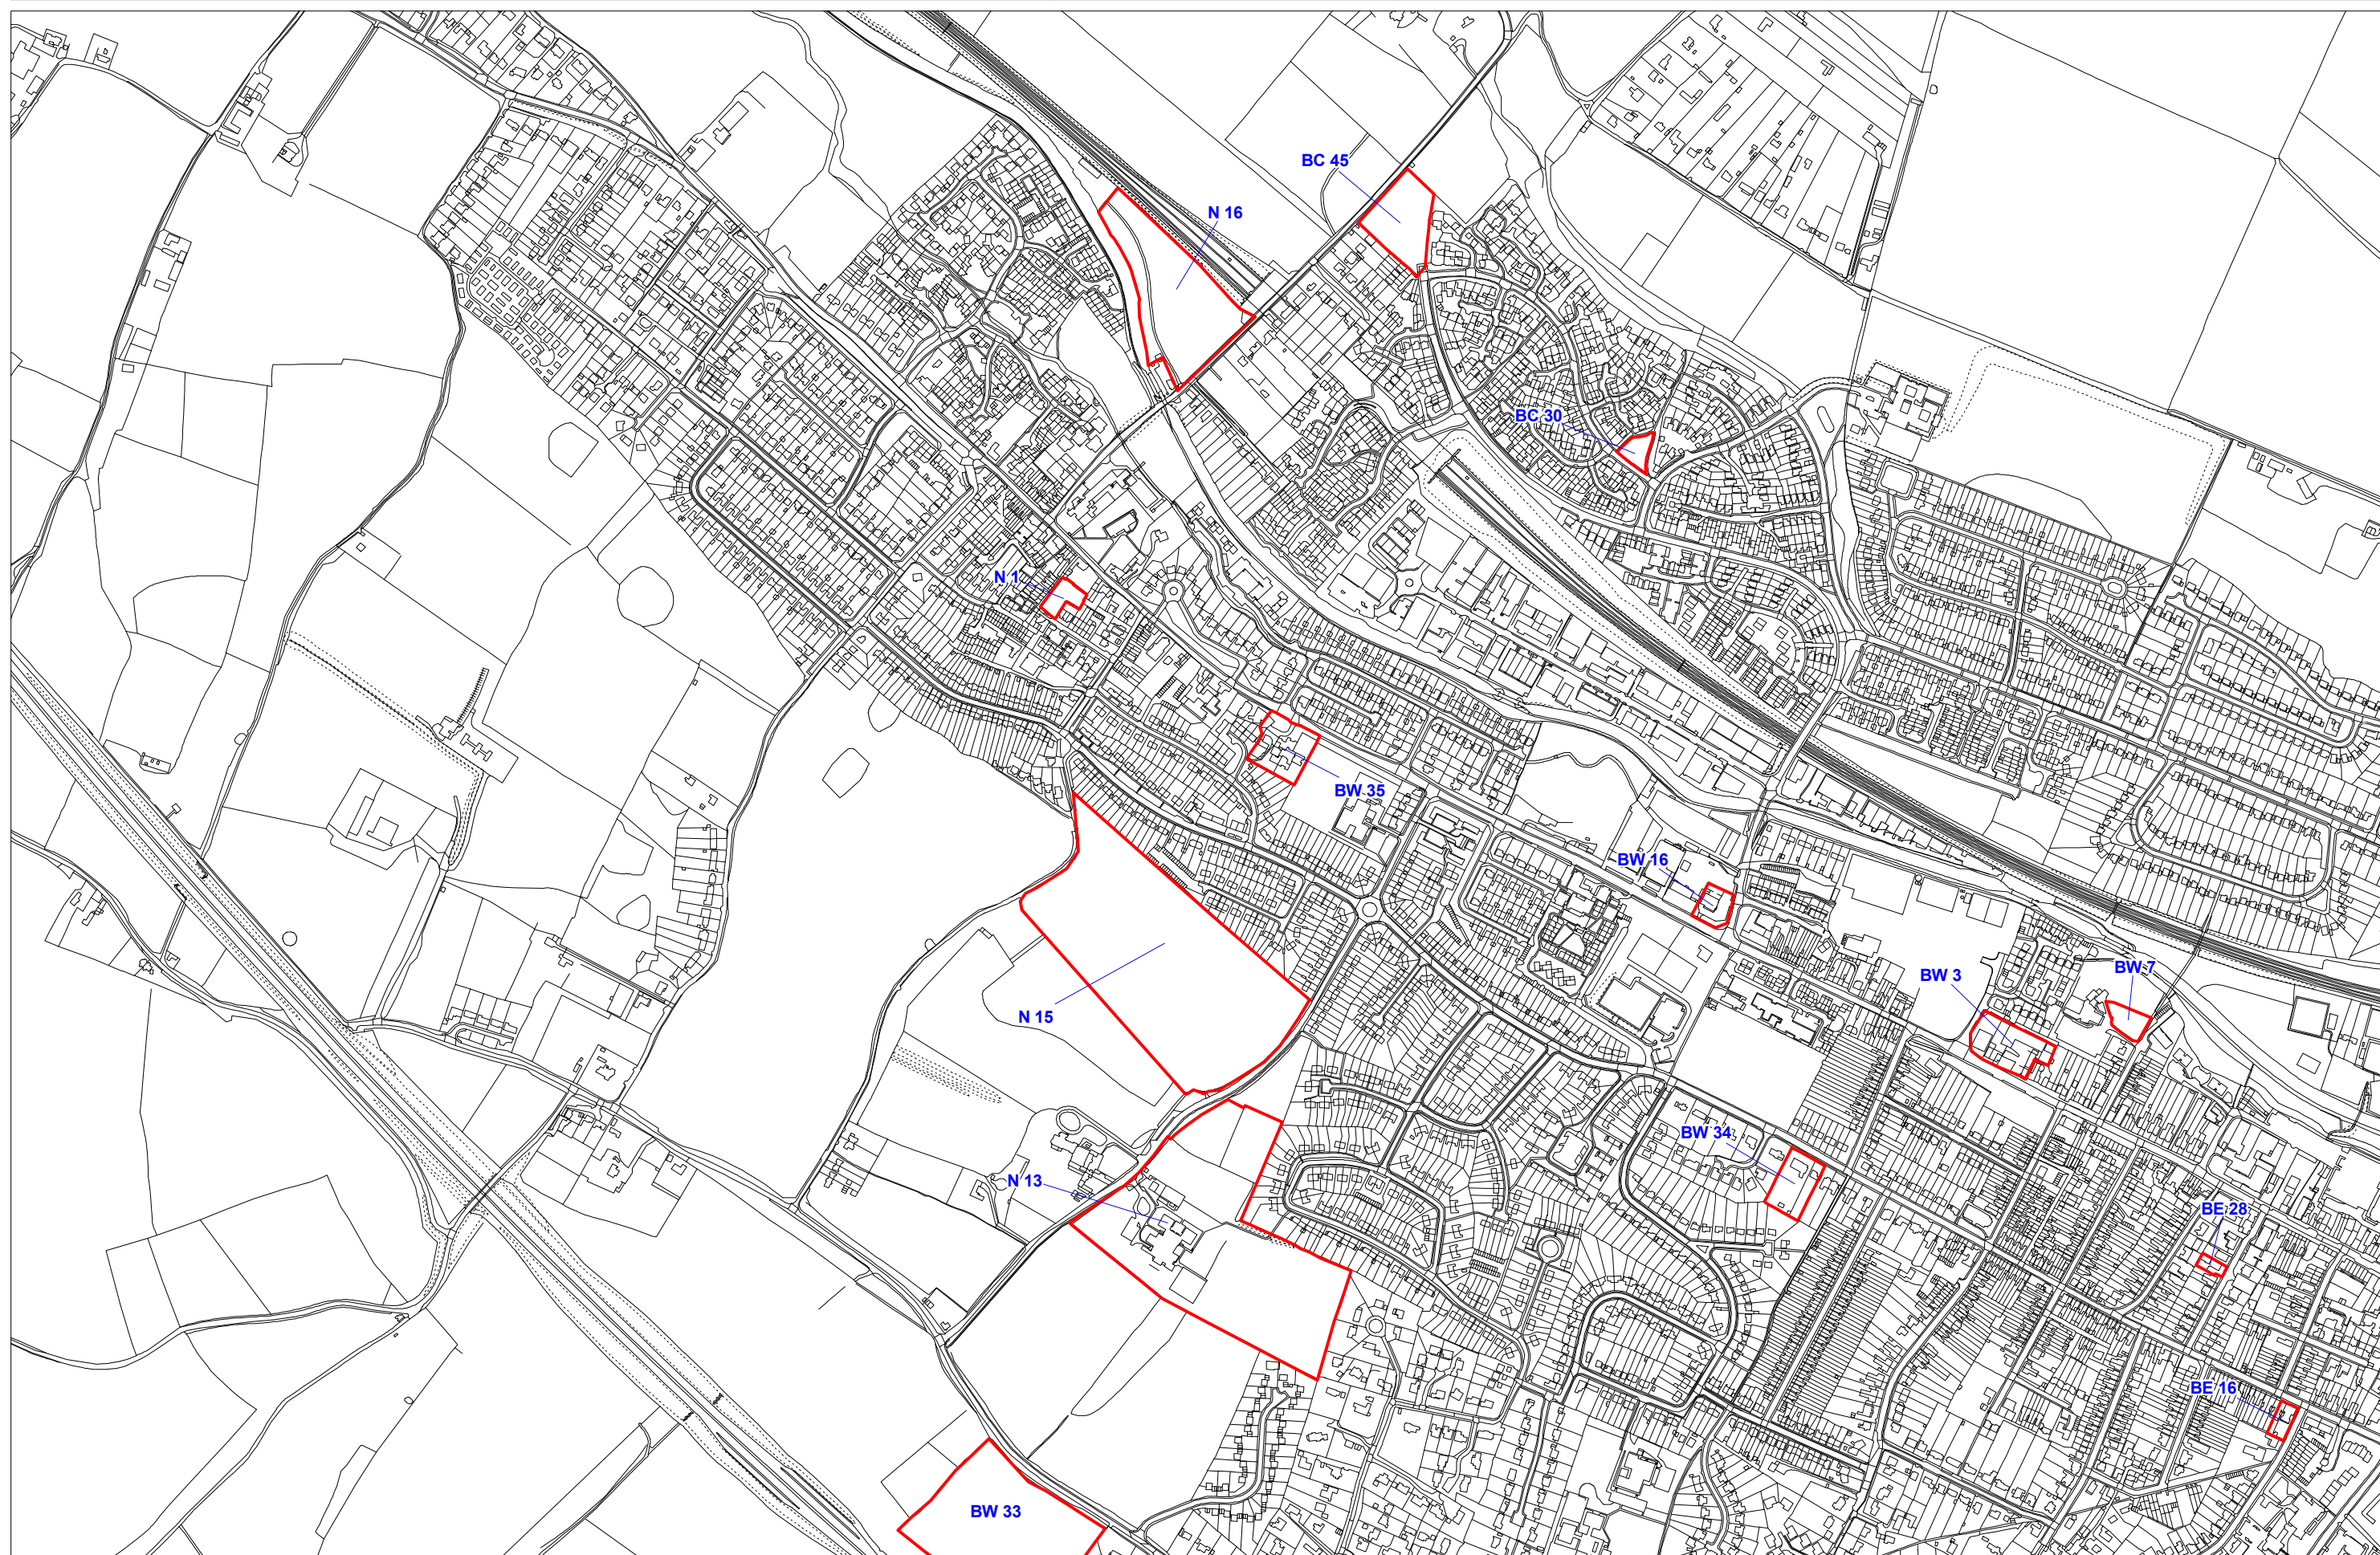

Project Title: South West Hertfordshire SHLAA

Project No. 101740

Scale 1:5,000 @ A3

Client Dacorum District Council

Drawing Title: Northchurch SHLAA Sites

Drawing No. 1

Date: 03 October 2008