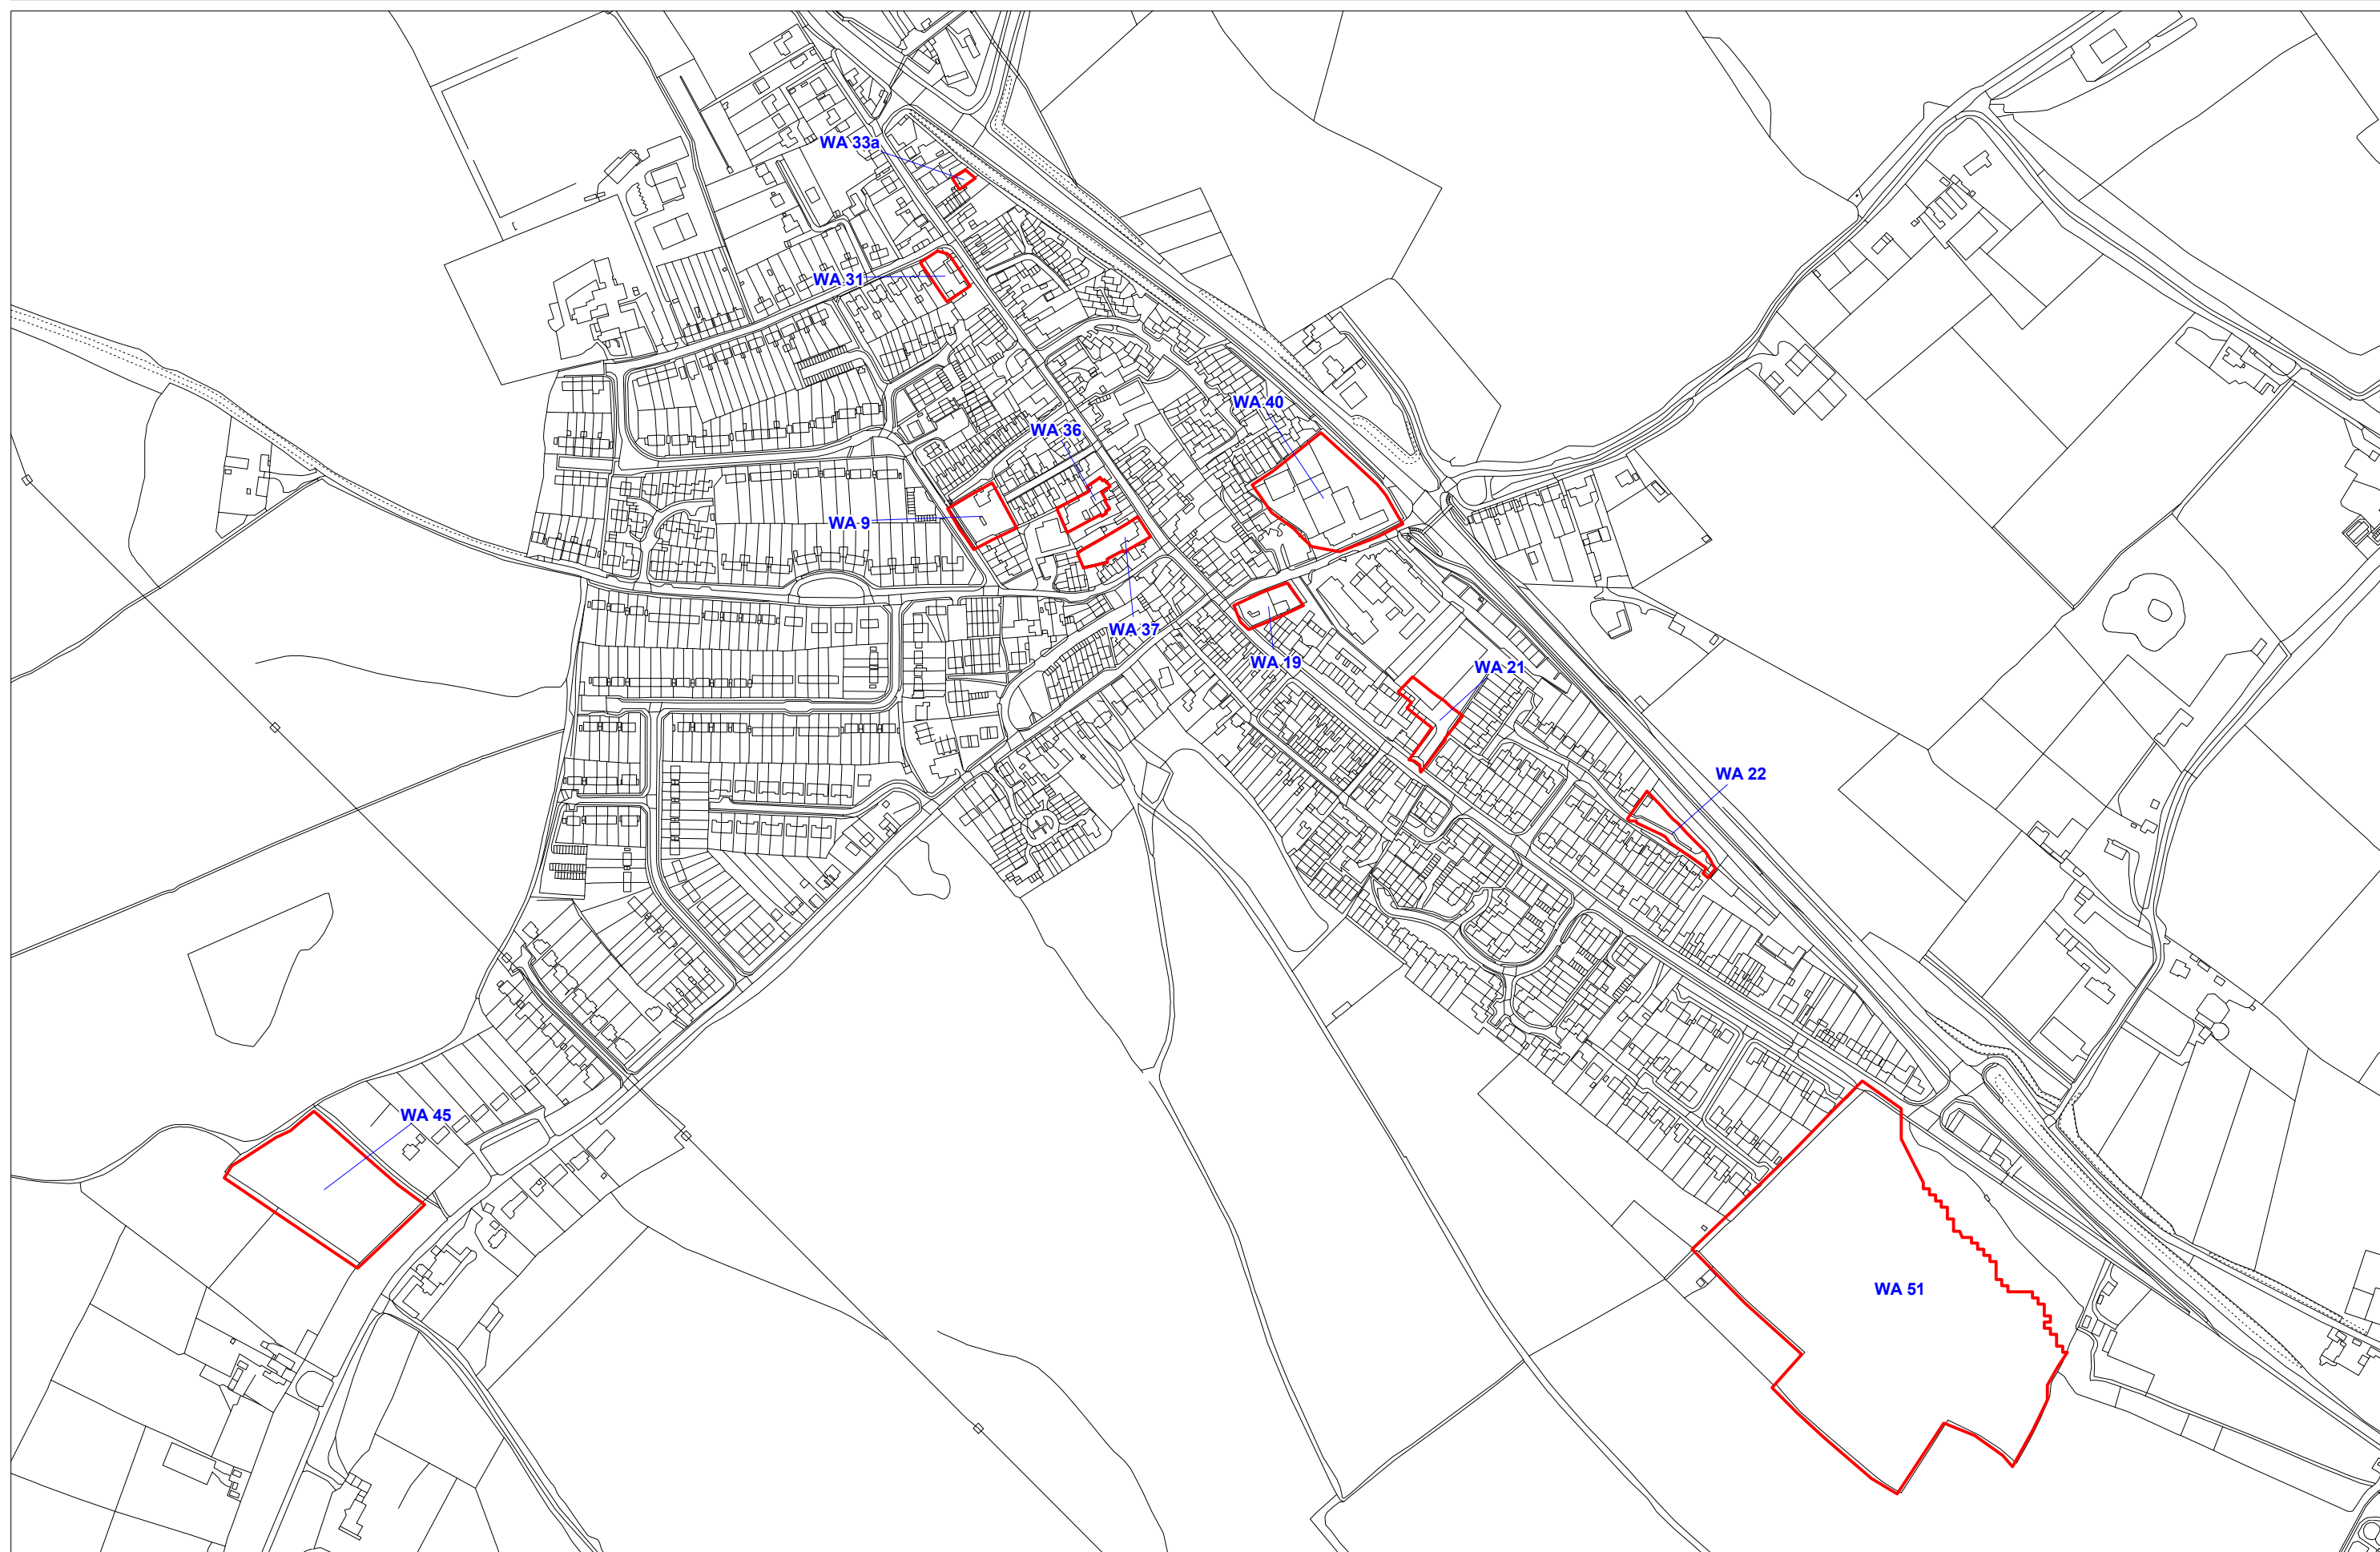

Project Title: South West Hertfordshire SHLAA

Project No. 101740

Scale 1:5,000 @ A3

Client Dacorum District Council

Drawing Title: Watling SHLAA Sites

Drawing No. 2 of 2

Date: 03 October 2008