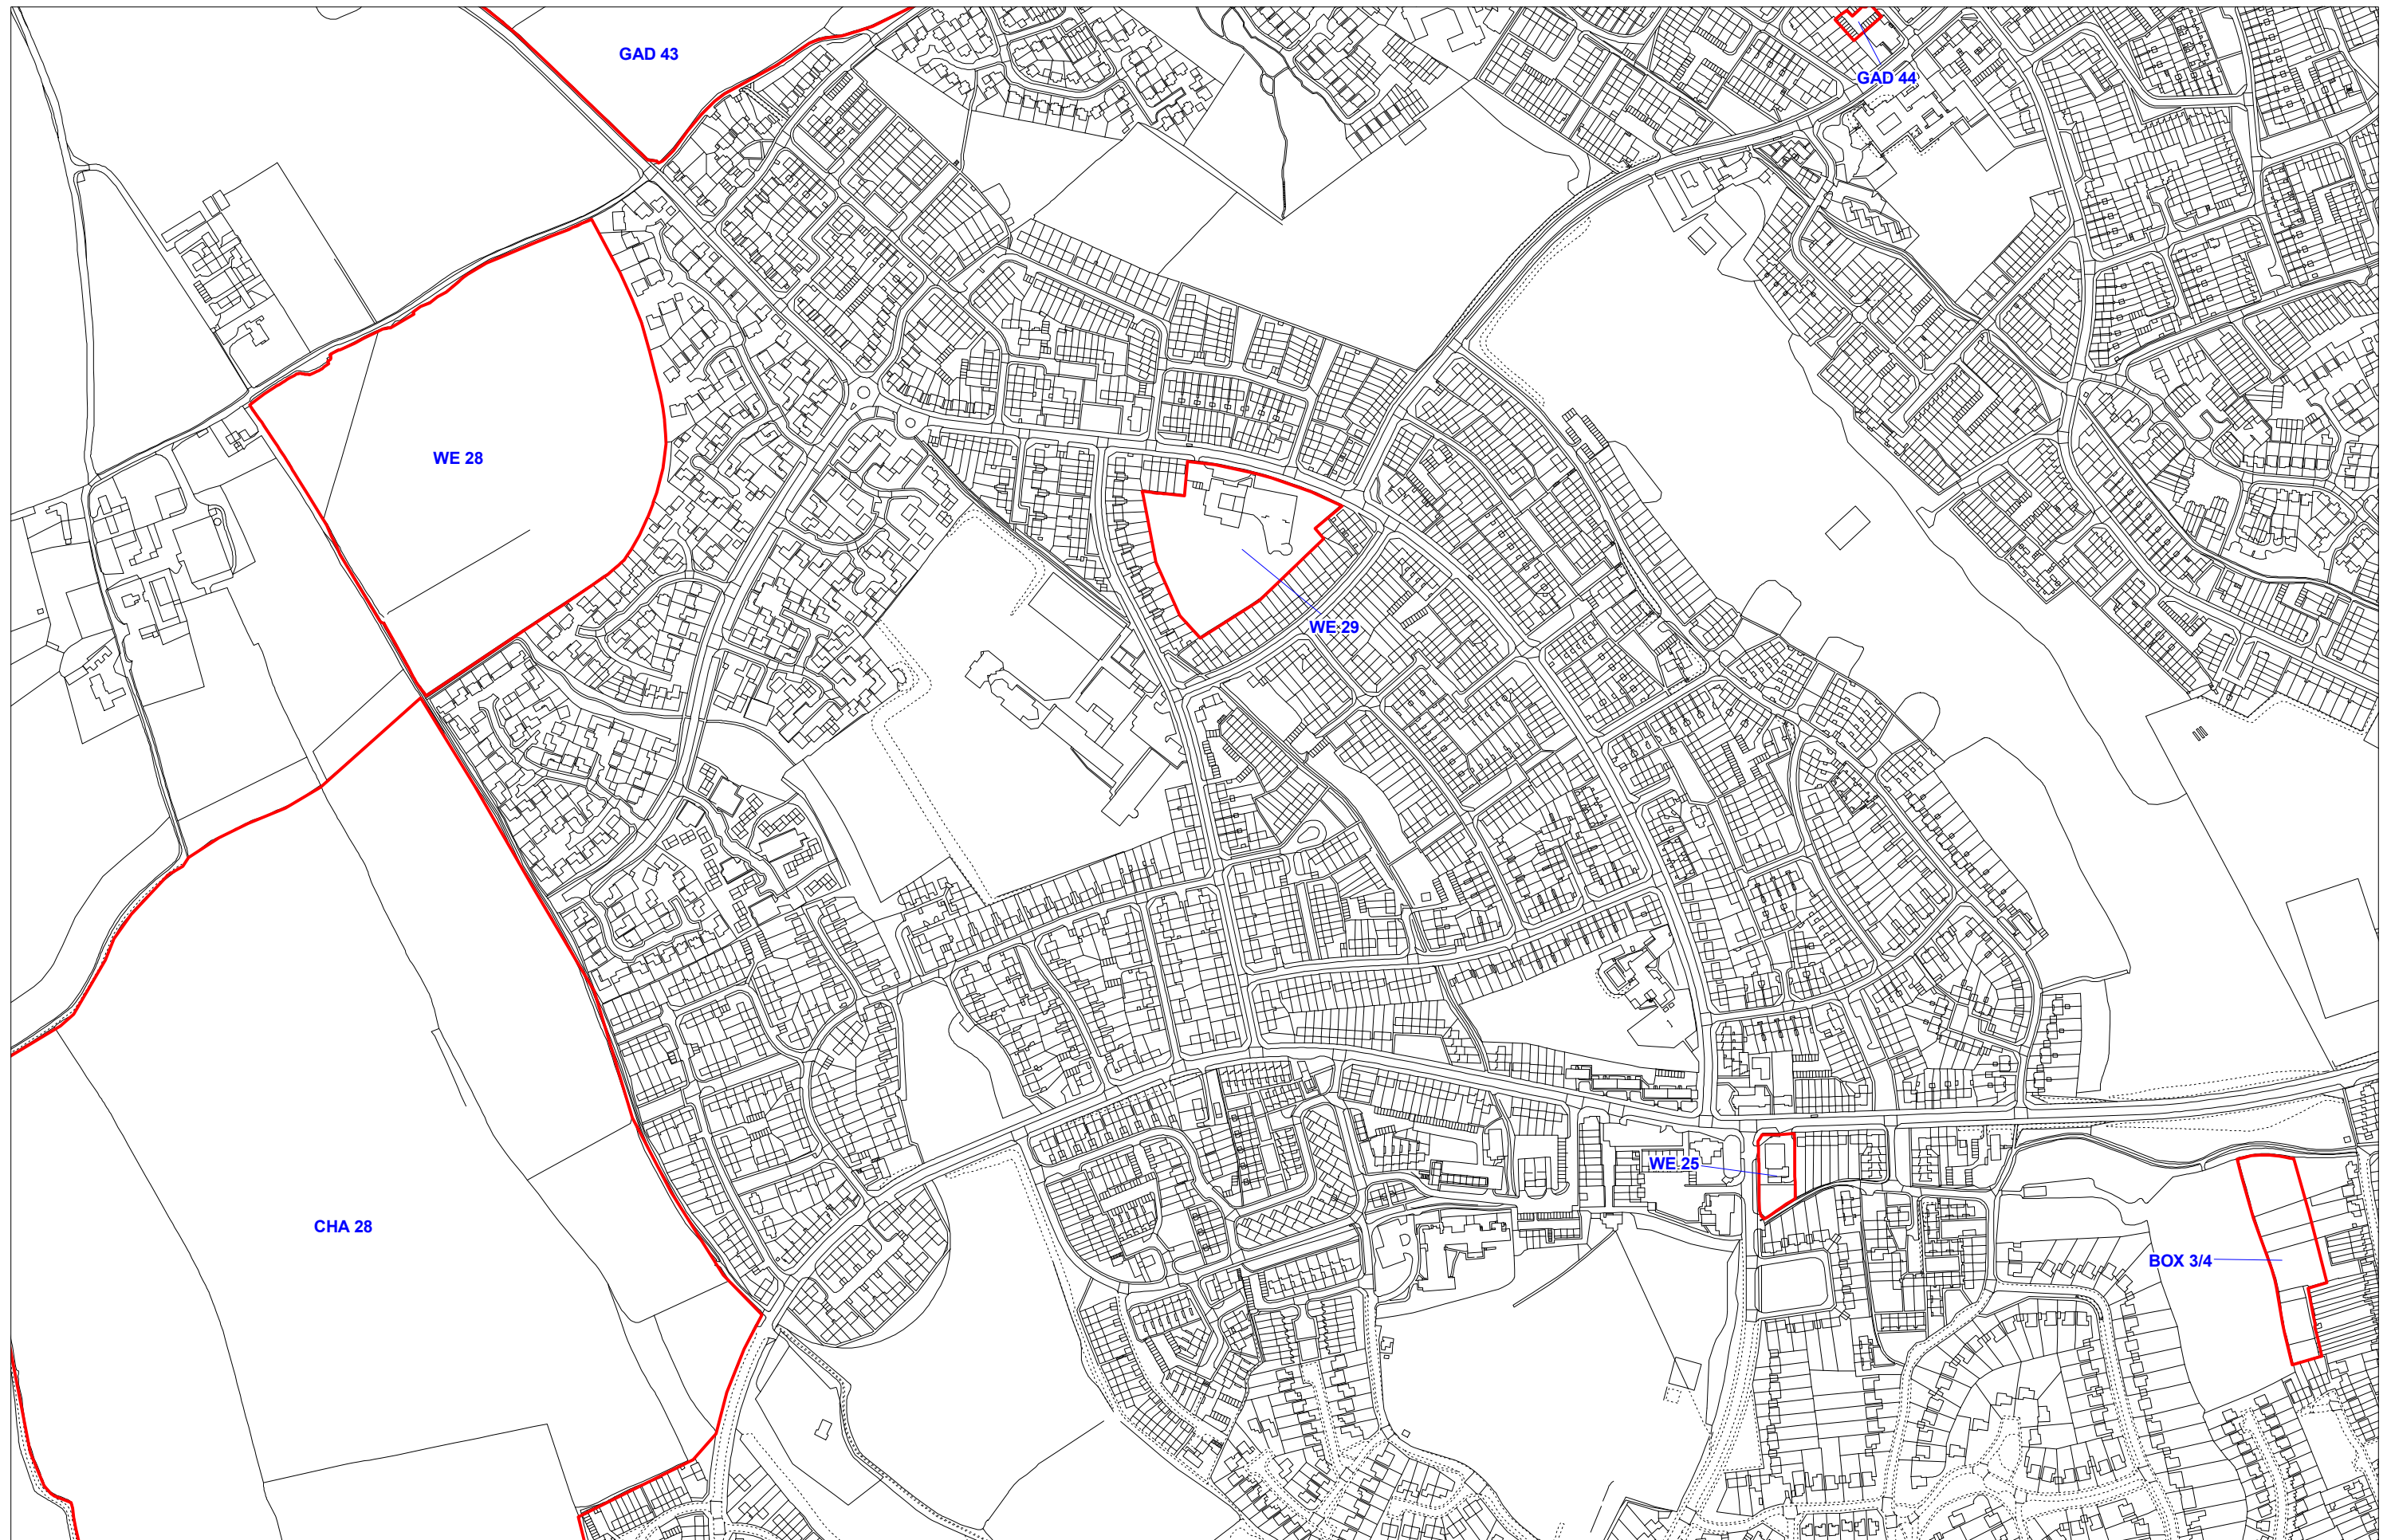

Scale 1:5,000 @ A3

Client Dacorum District Council

Drawing Title: Warners End SHLAA Sites

Drawing No. 1

Date: 03 October 2008

Project Title: South West Hertfordshire SHLAA

Project No. 101740

Scale 1:5,000 @ A3