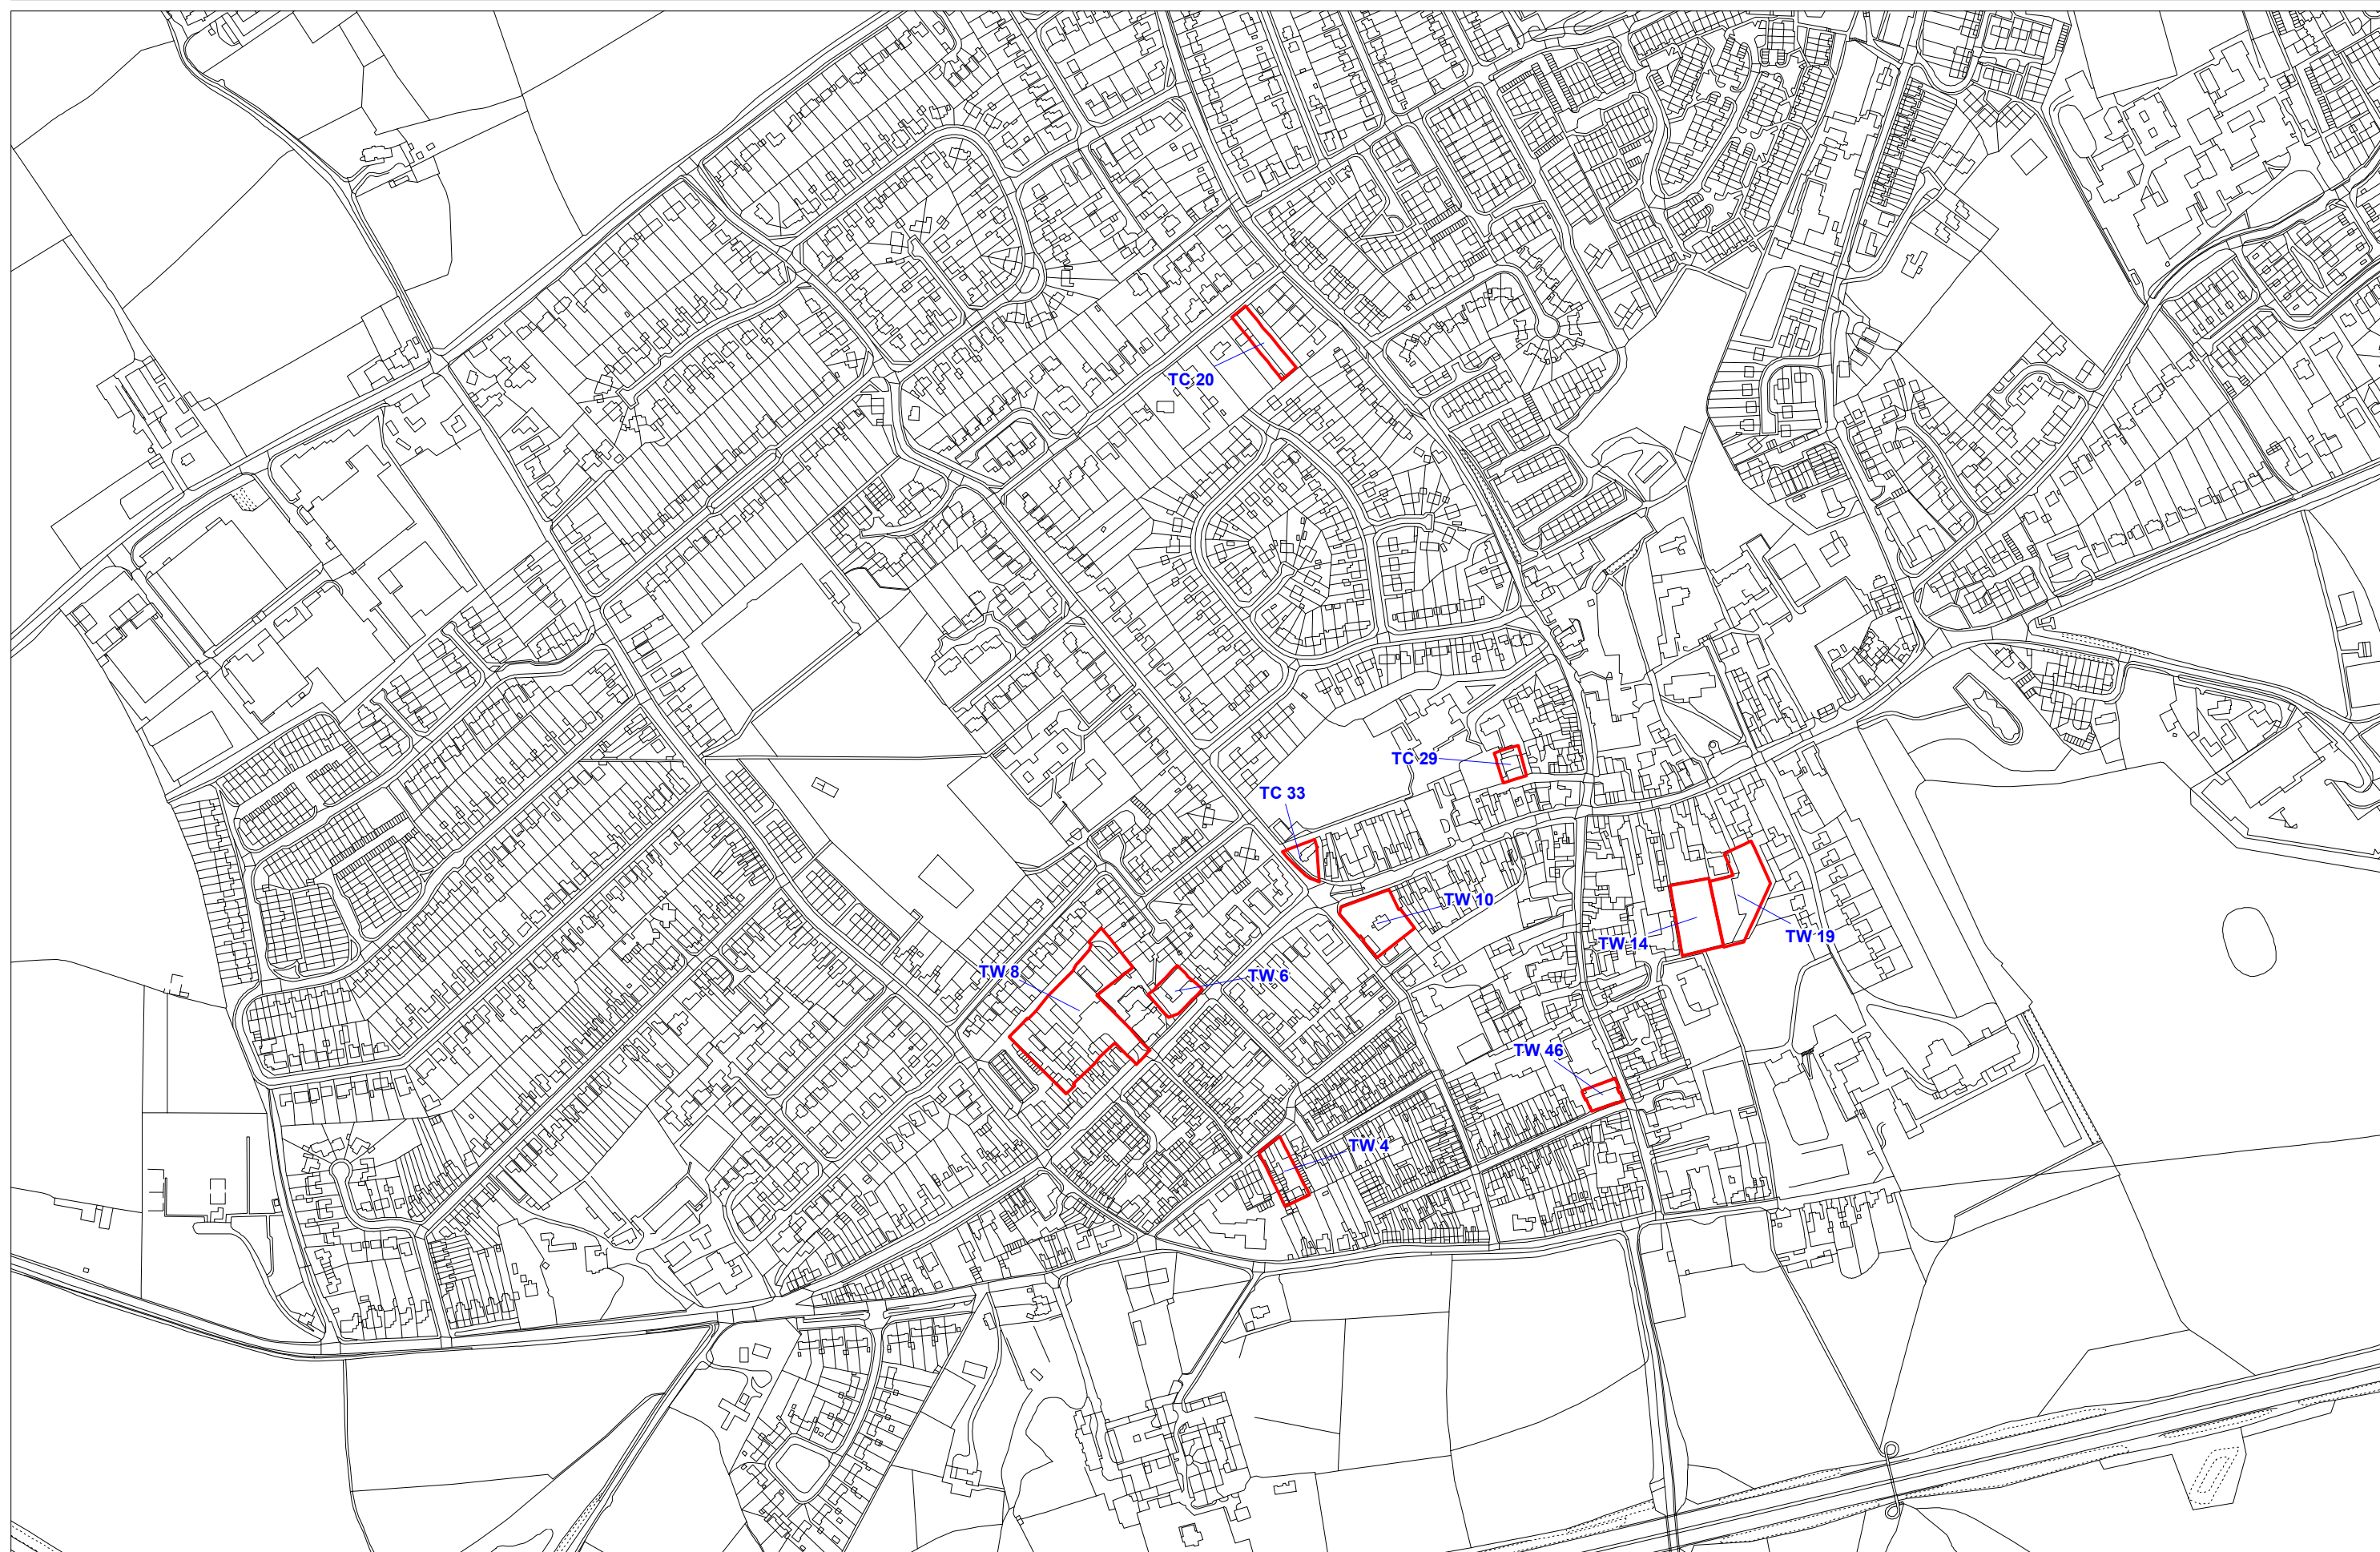

Drawing Title: St Albans SHLAA Sites

Drawing No. 1

Date: 03 October 2008

Project Title: South West Hertfordshire SHLAA

Project No. 101740

Scale 1:5,000 @ A3

Client Dacorum District Council

Drawing Title: Tring Central SHLAA Sites

Drawing No. 1

Date: 03 October 2008

Project Title: South West Hertfordshire SHLAA

Project No. 101740

Scale 1:5,000 @ A3

Client Dacorum District Council

Drawing Title: Tring East SHLAA Sites

Drawing No. 1

Date: 03 October 2008

Project Title: South West Hertfordshire SHLAA

Project No. 101740

Scale 1:5,000 @ A3

Client Dacorum District Council

Drawing Title: Tring West SHLAA Sites

Drawing No. 1 of 3

Date: 03 October 2008