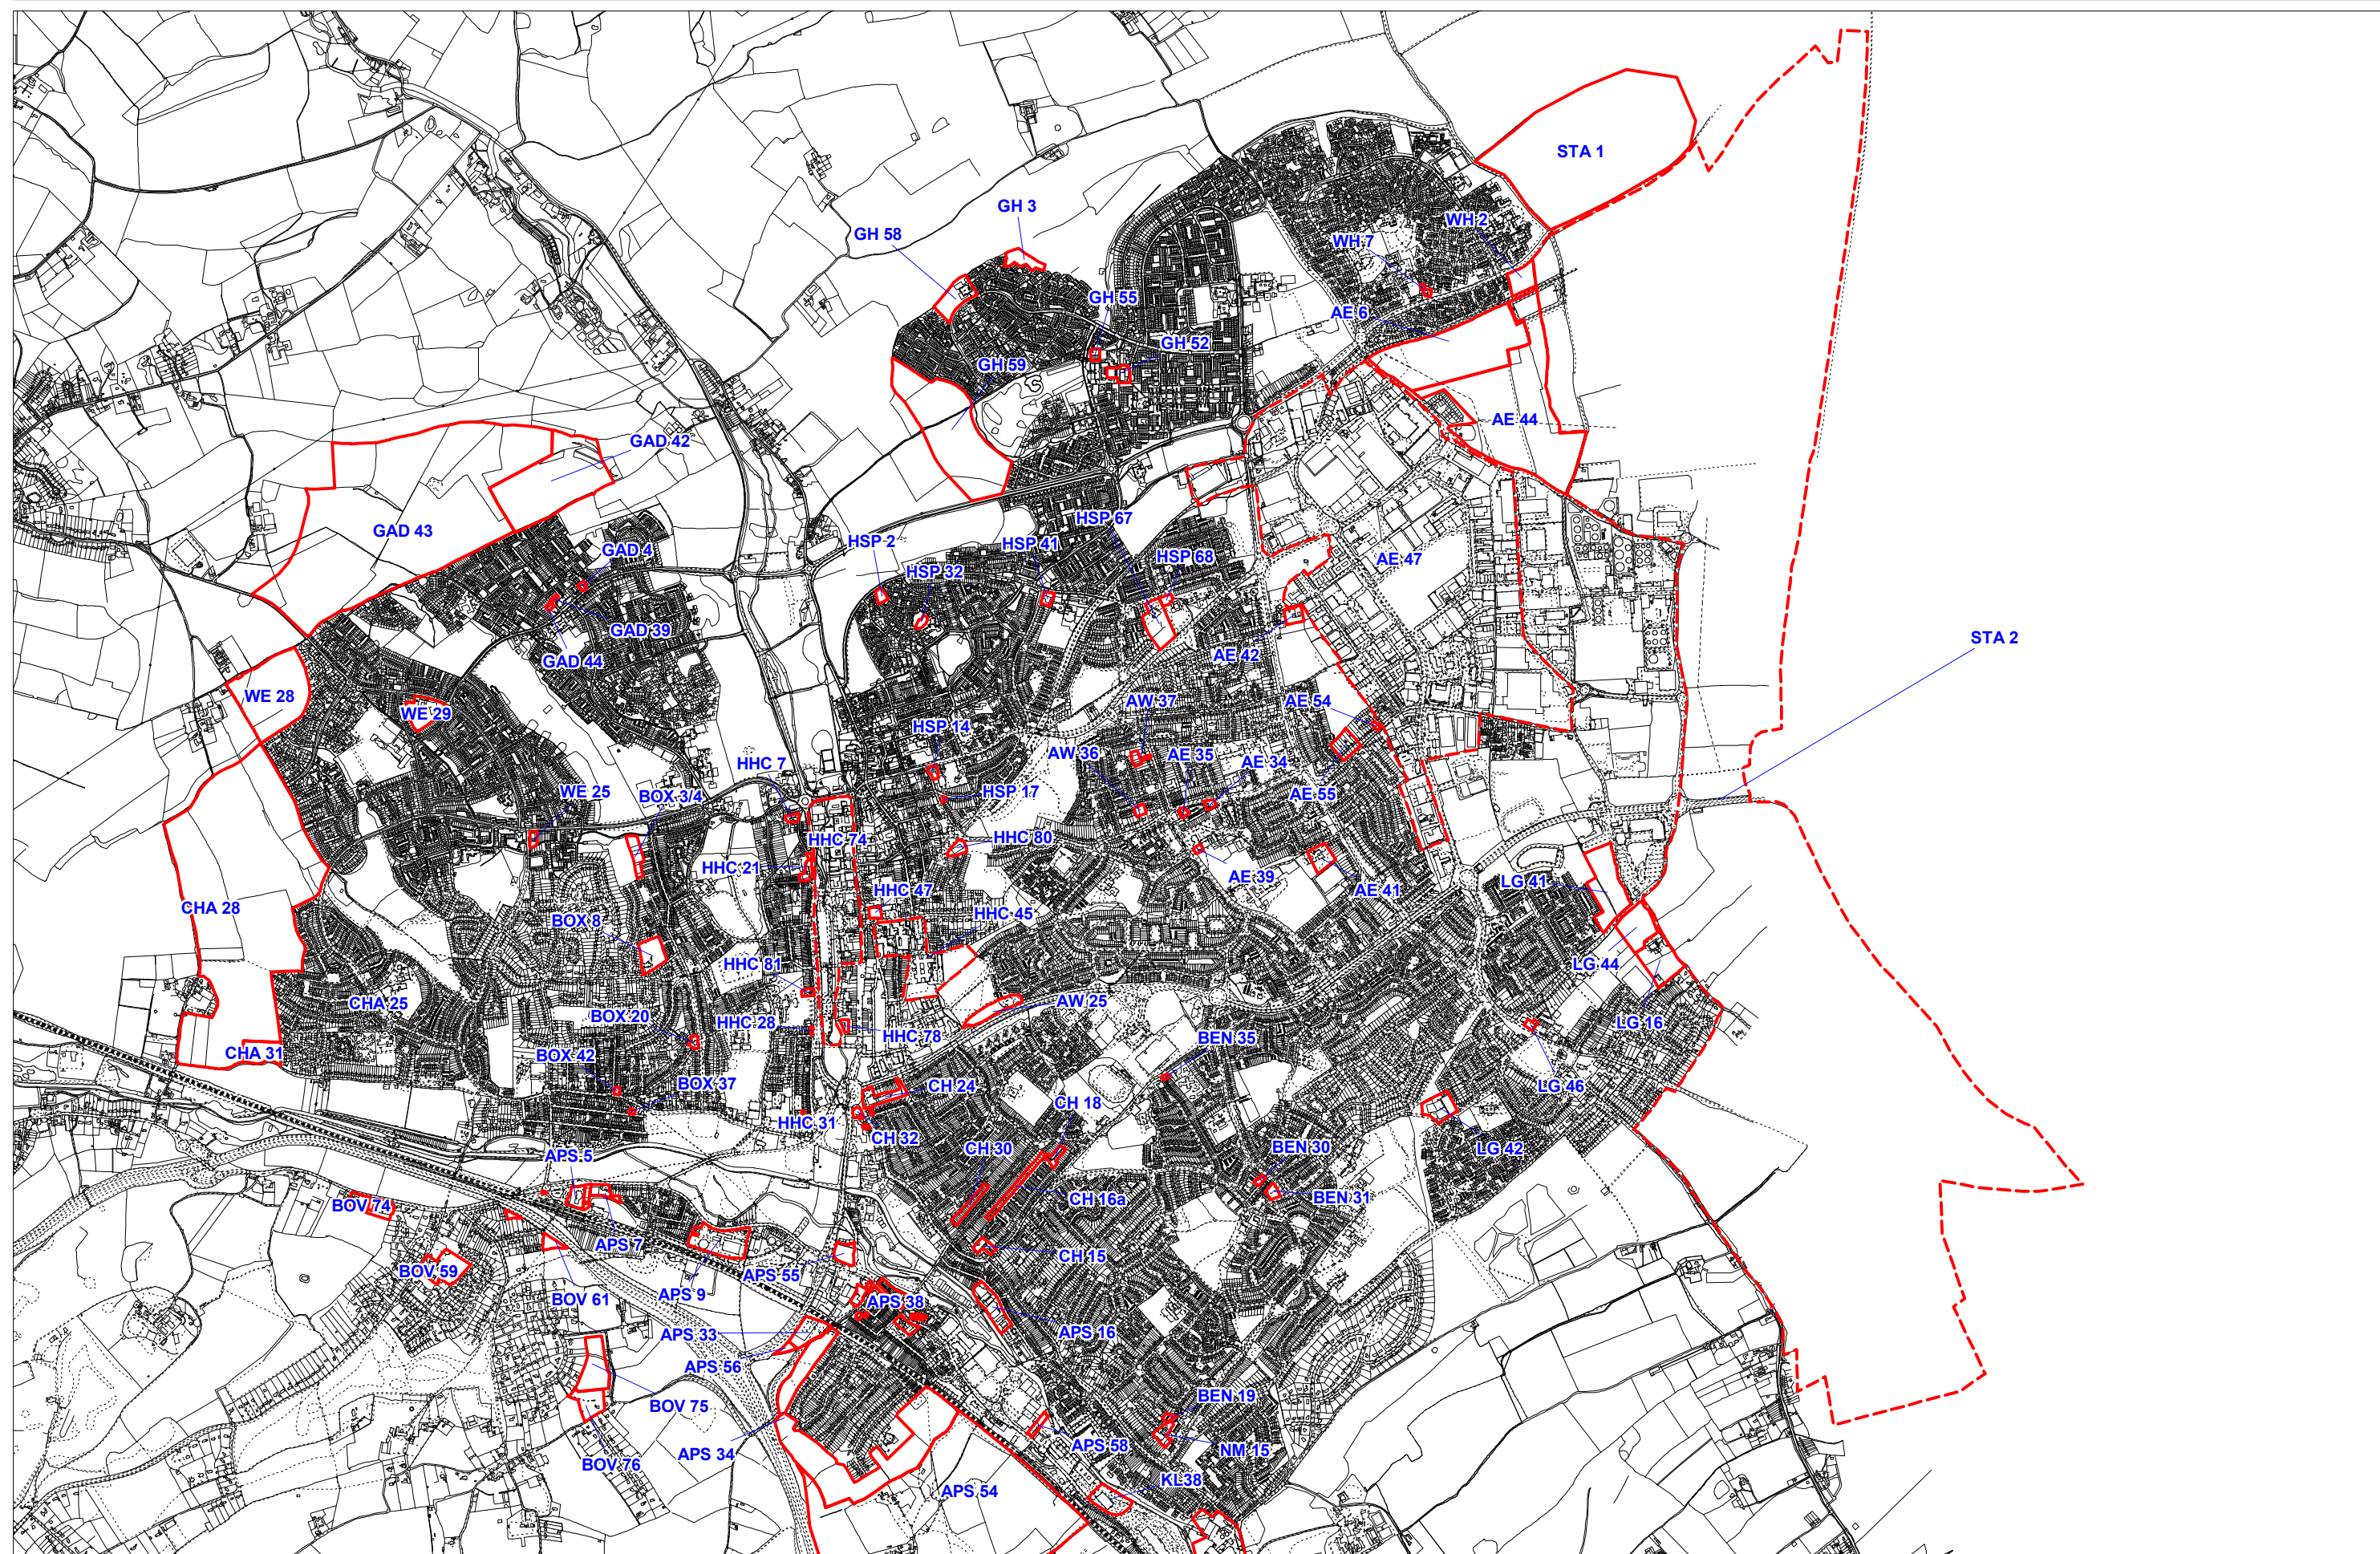

Drawing Title: St Albans SHLAA Sites

Drawing No. 1

Date: 03 October 2008

Project Title: South West Hertfordshire SHLAA

Project No. 101740

Scale 1:5,000 @ A3

Client Dacorum District Council

Drawing Title: Tring Central SHLAA Sites