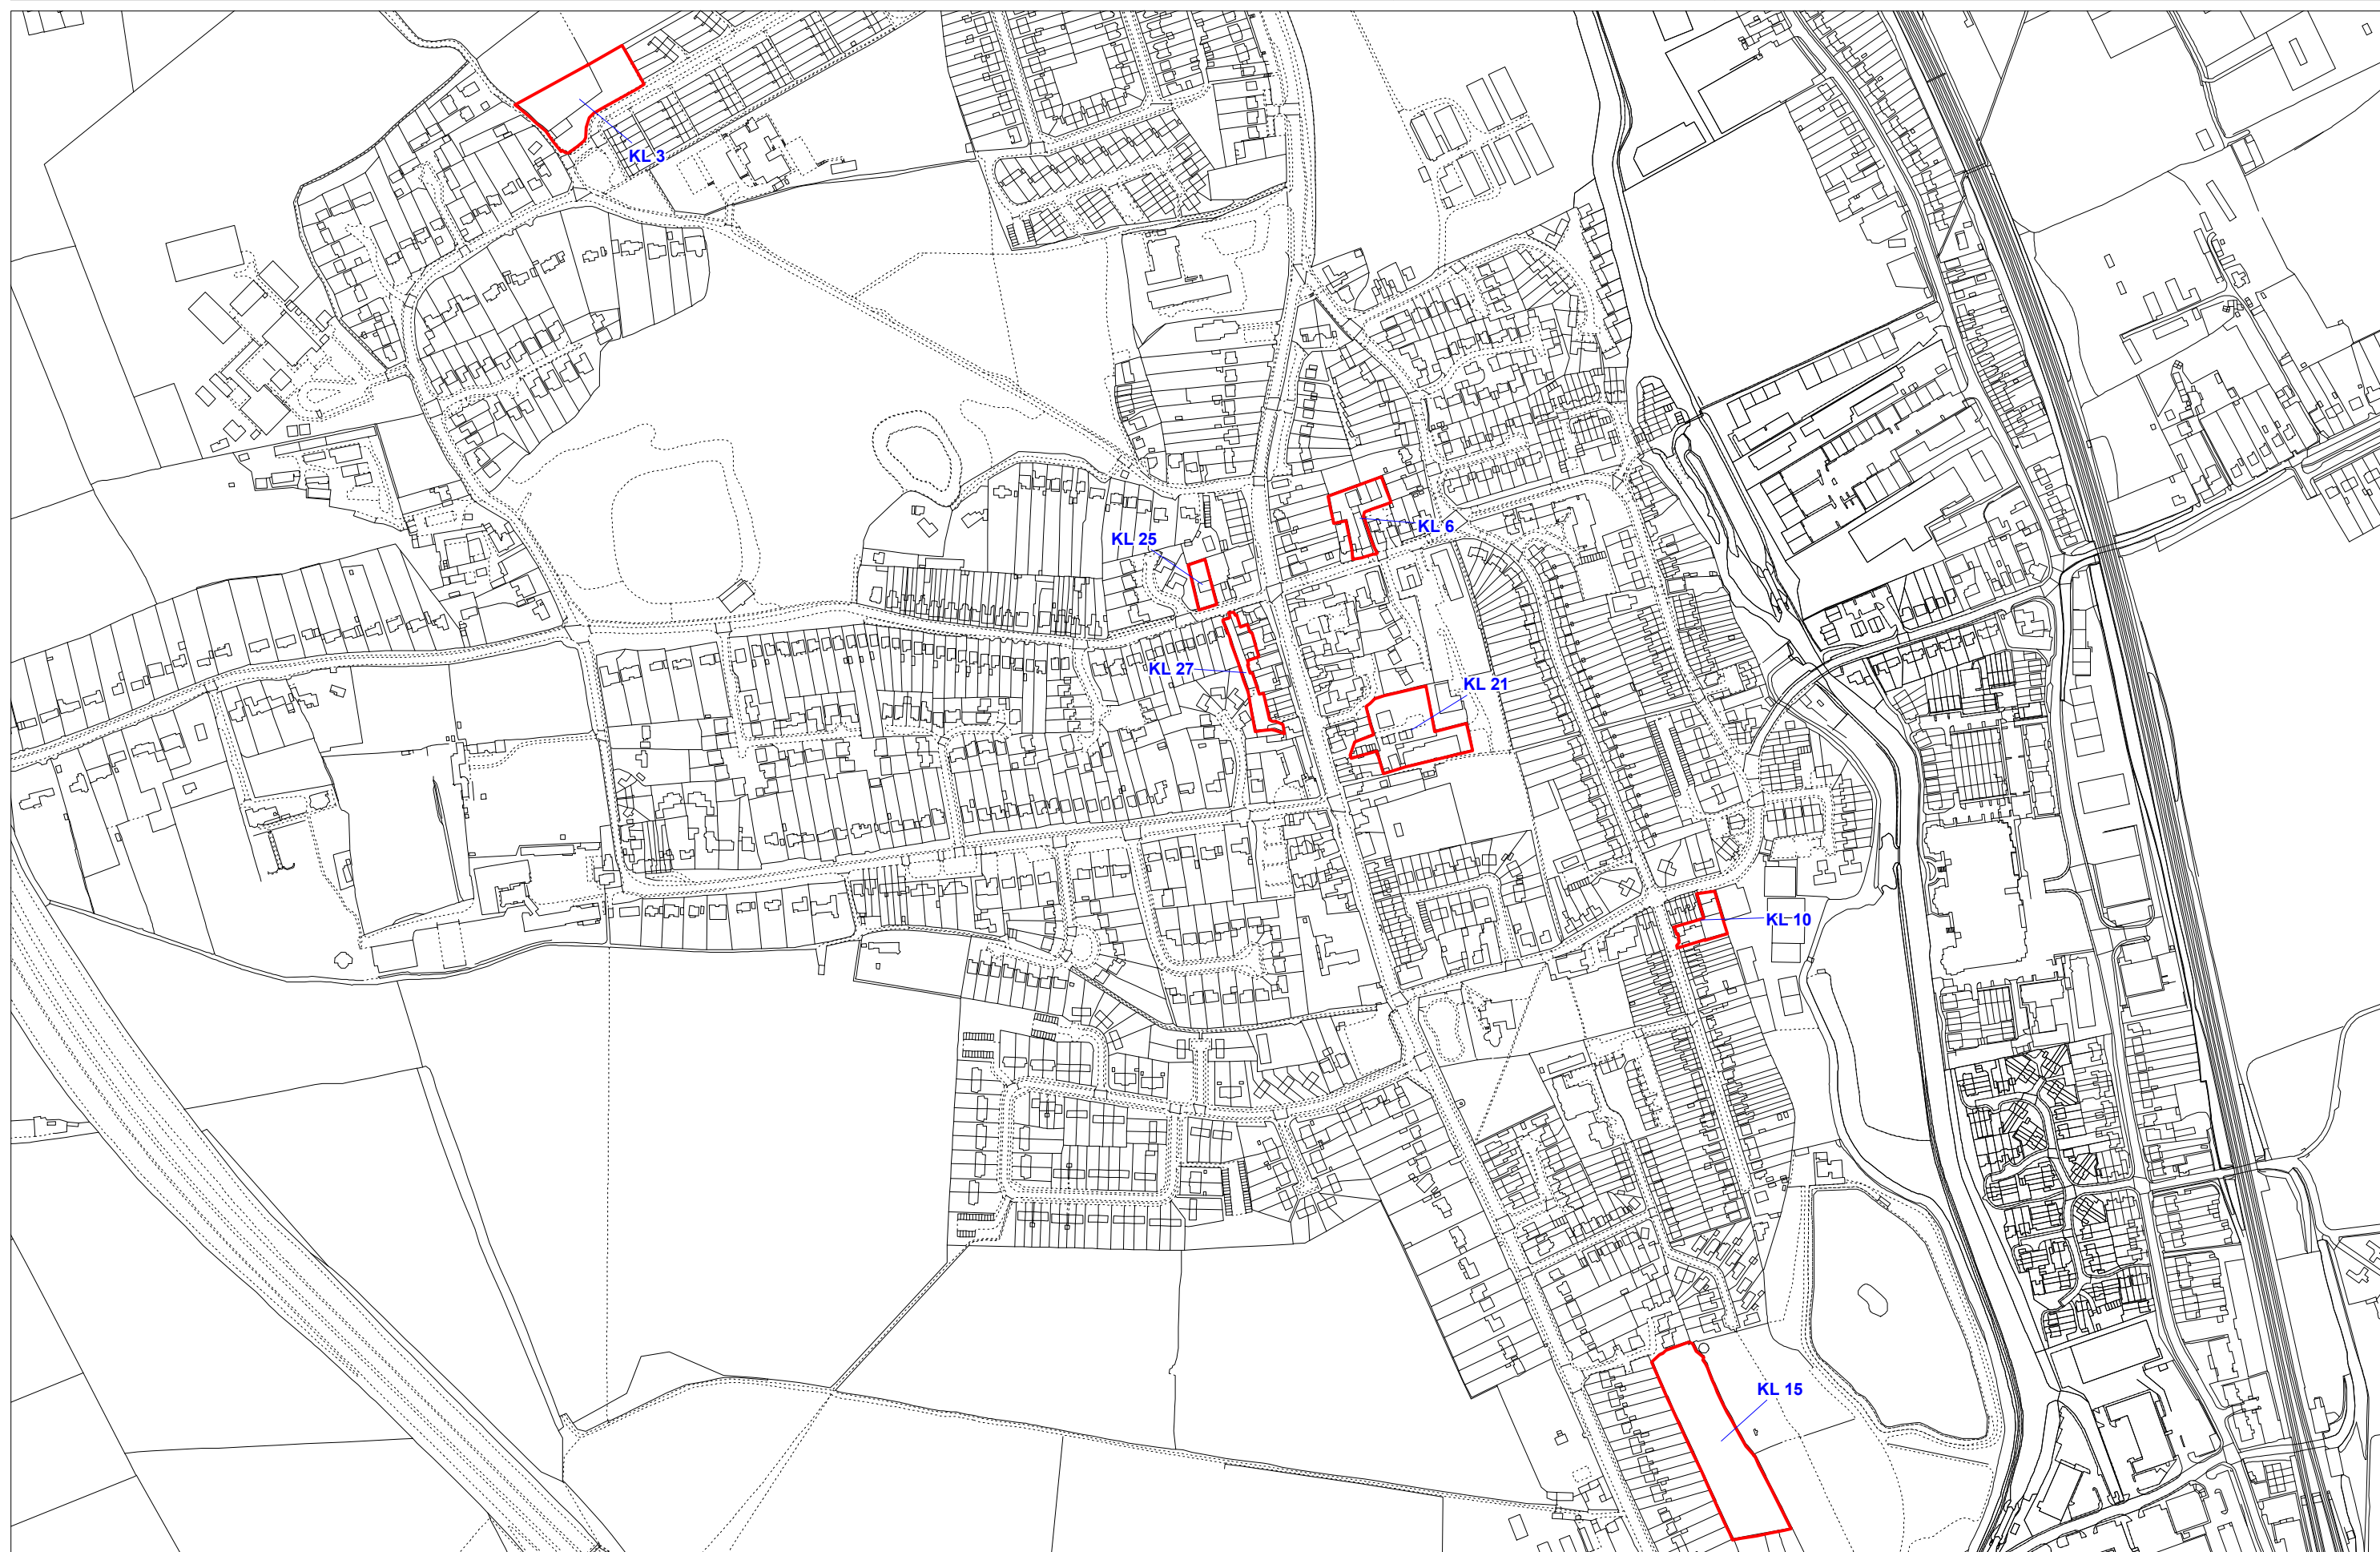

Project Title: South West Hertfordshire SHLAA

Project No. 101740

Scale 1:5,000 @ A3

Client Dacorum District Council

Drawing Title: Kings Langley SHLAA Sites

Drawing No. 2 of 2

Date: 03 October 2008

Project Title: South West Hertfordshire SHLAA

Project No. 101740

Scale 1:5,000 @ A3

Client Dacorum District Council

Drawing Title: Leverstock Green SHLAA Sites

Drawing No. 1

Date: 03 October 2008

Project Title: South West Hertfordshire SHLAA

Project No. 101740

Drawing Title: St Albans SHLAA Sites

Drawing No. 1

Date: 03 October 2008

Project Title: South West Hertfordshire SHLAA

Project No. 101740

Scale 1:5,000 @ A3

Client Dacorum District Council

Drawing Title: Tring Central SHLAA Sites