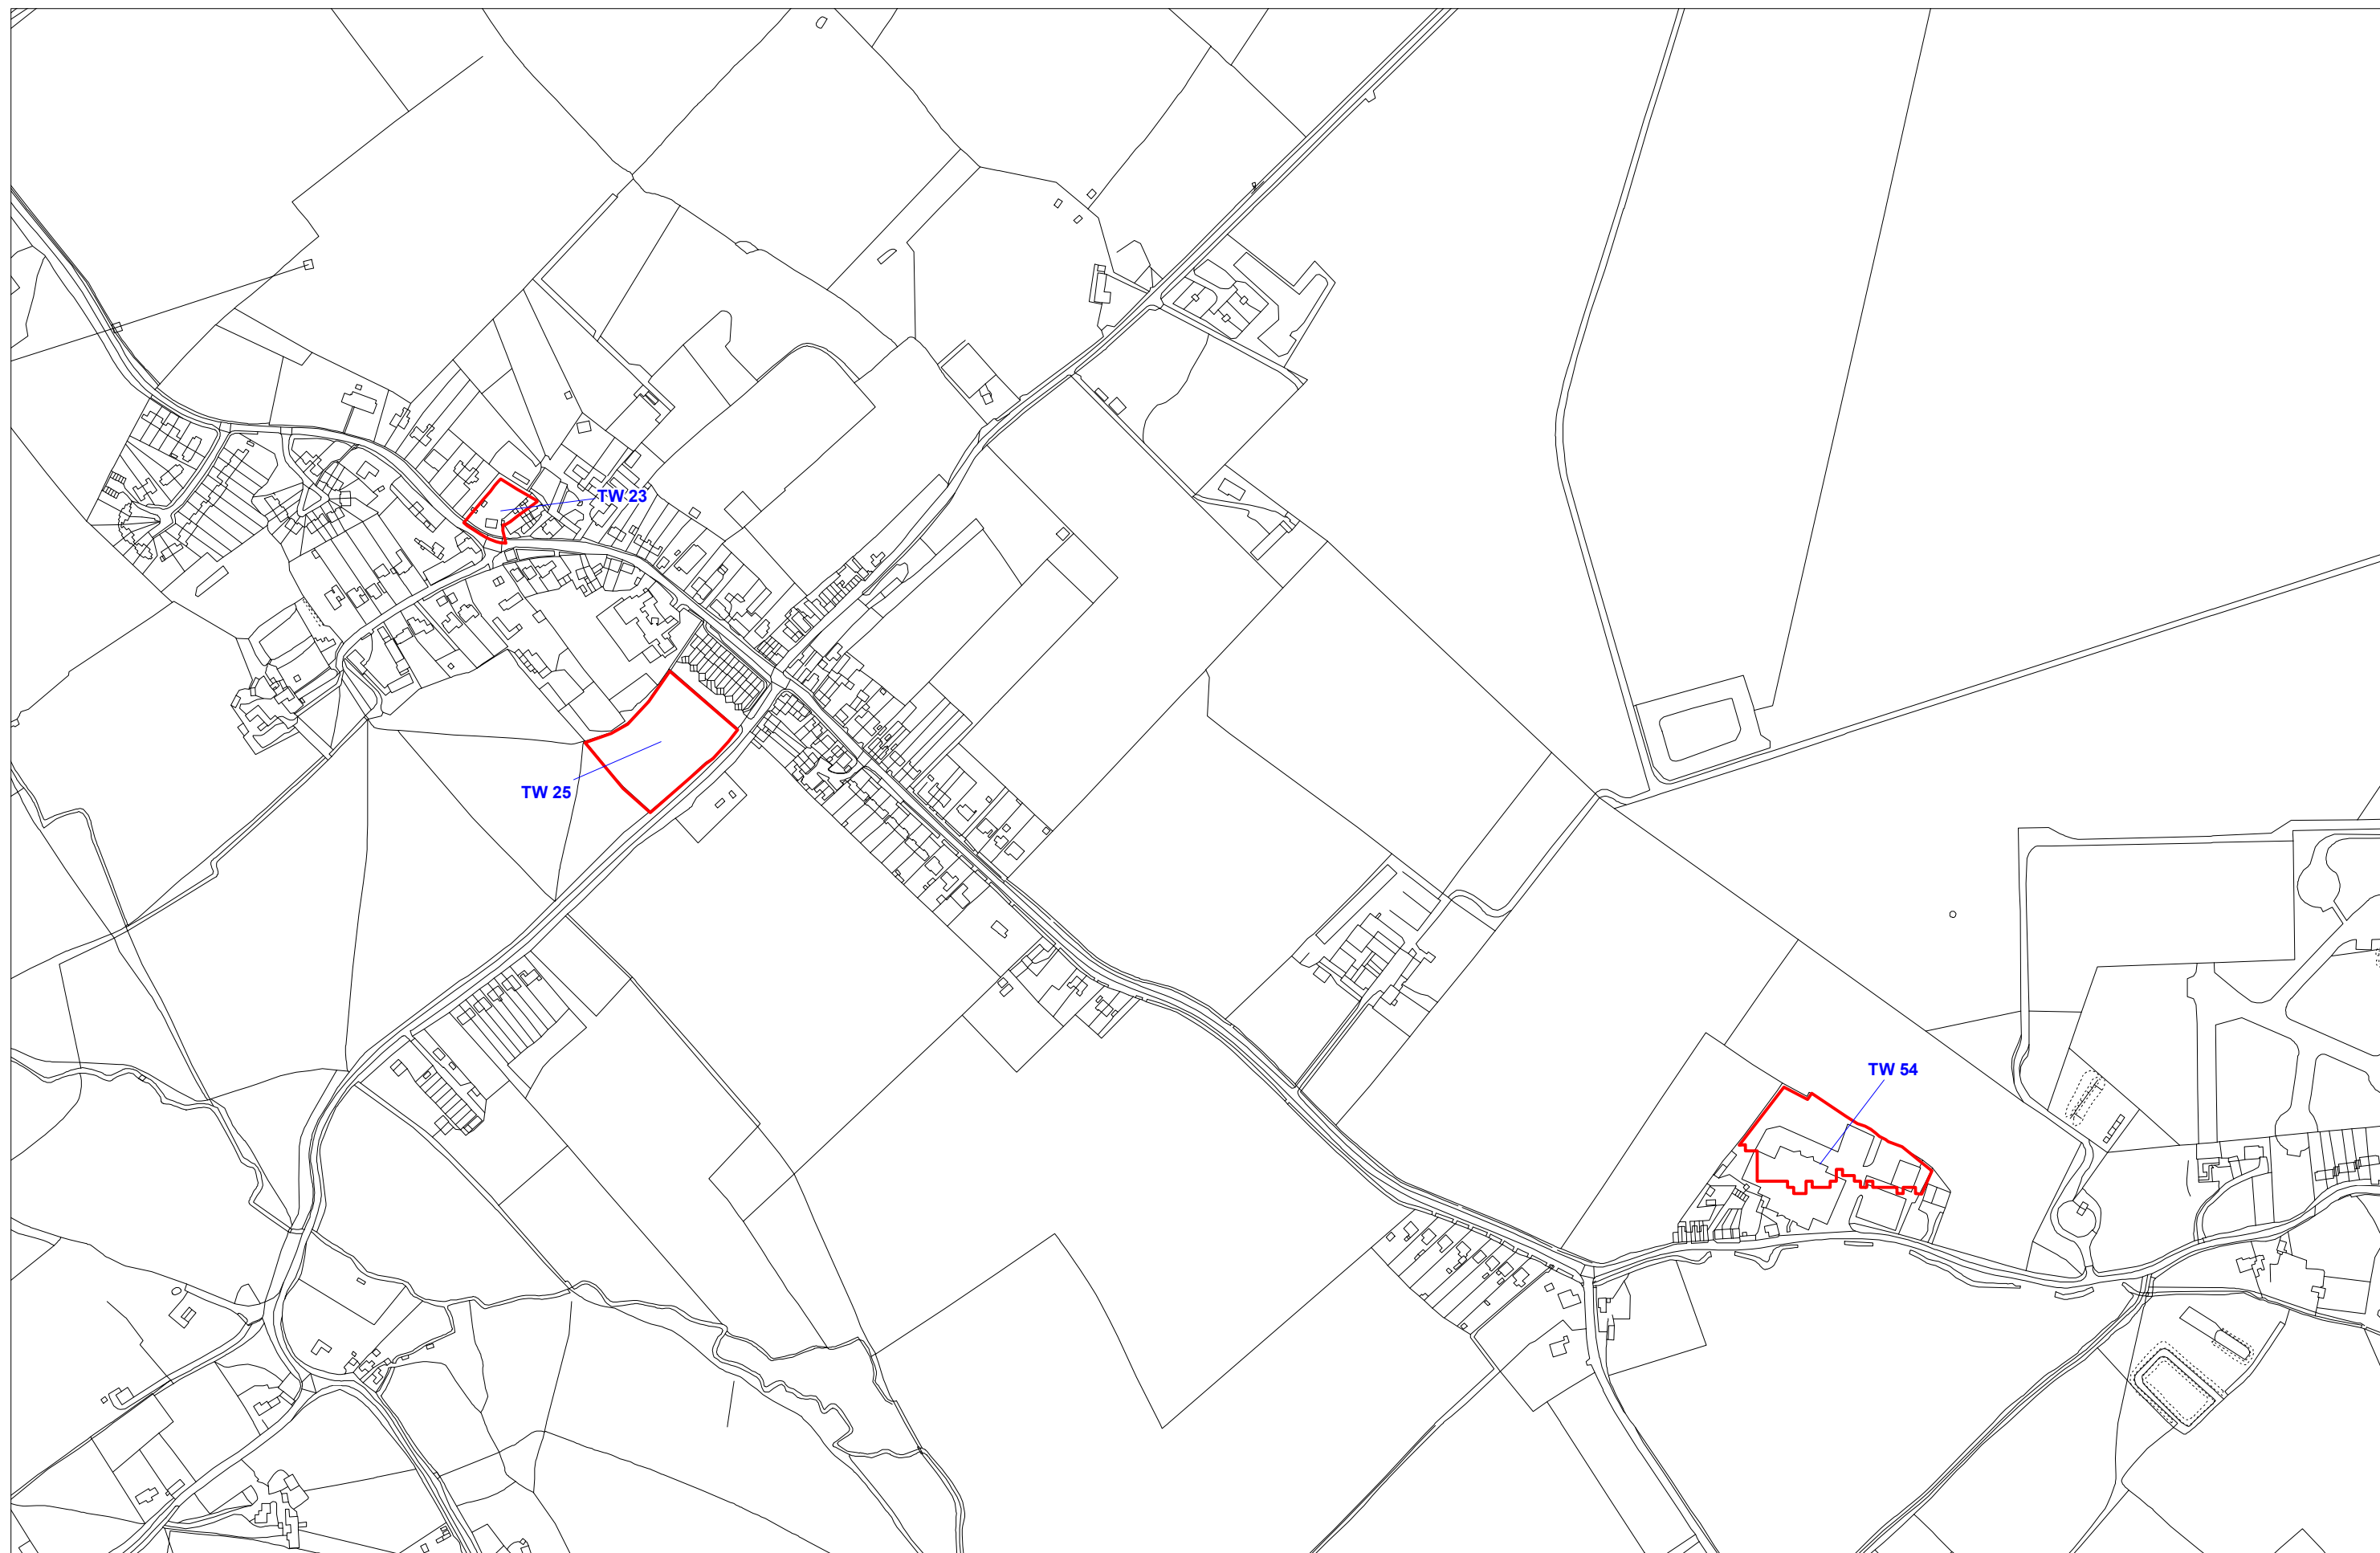

Project No. 101740

Scale 1:5,000 @ A3

Client Dacorum District Council

Drawing Title: Tring West SHLAA Sites

Drawing No. 3 of 3

Date: 03 October 2008

Project Title: South West Hertfordshire SHLAA

Project No. 101740