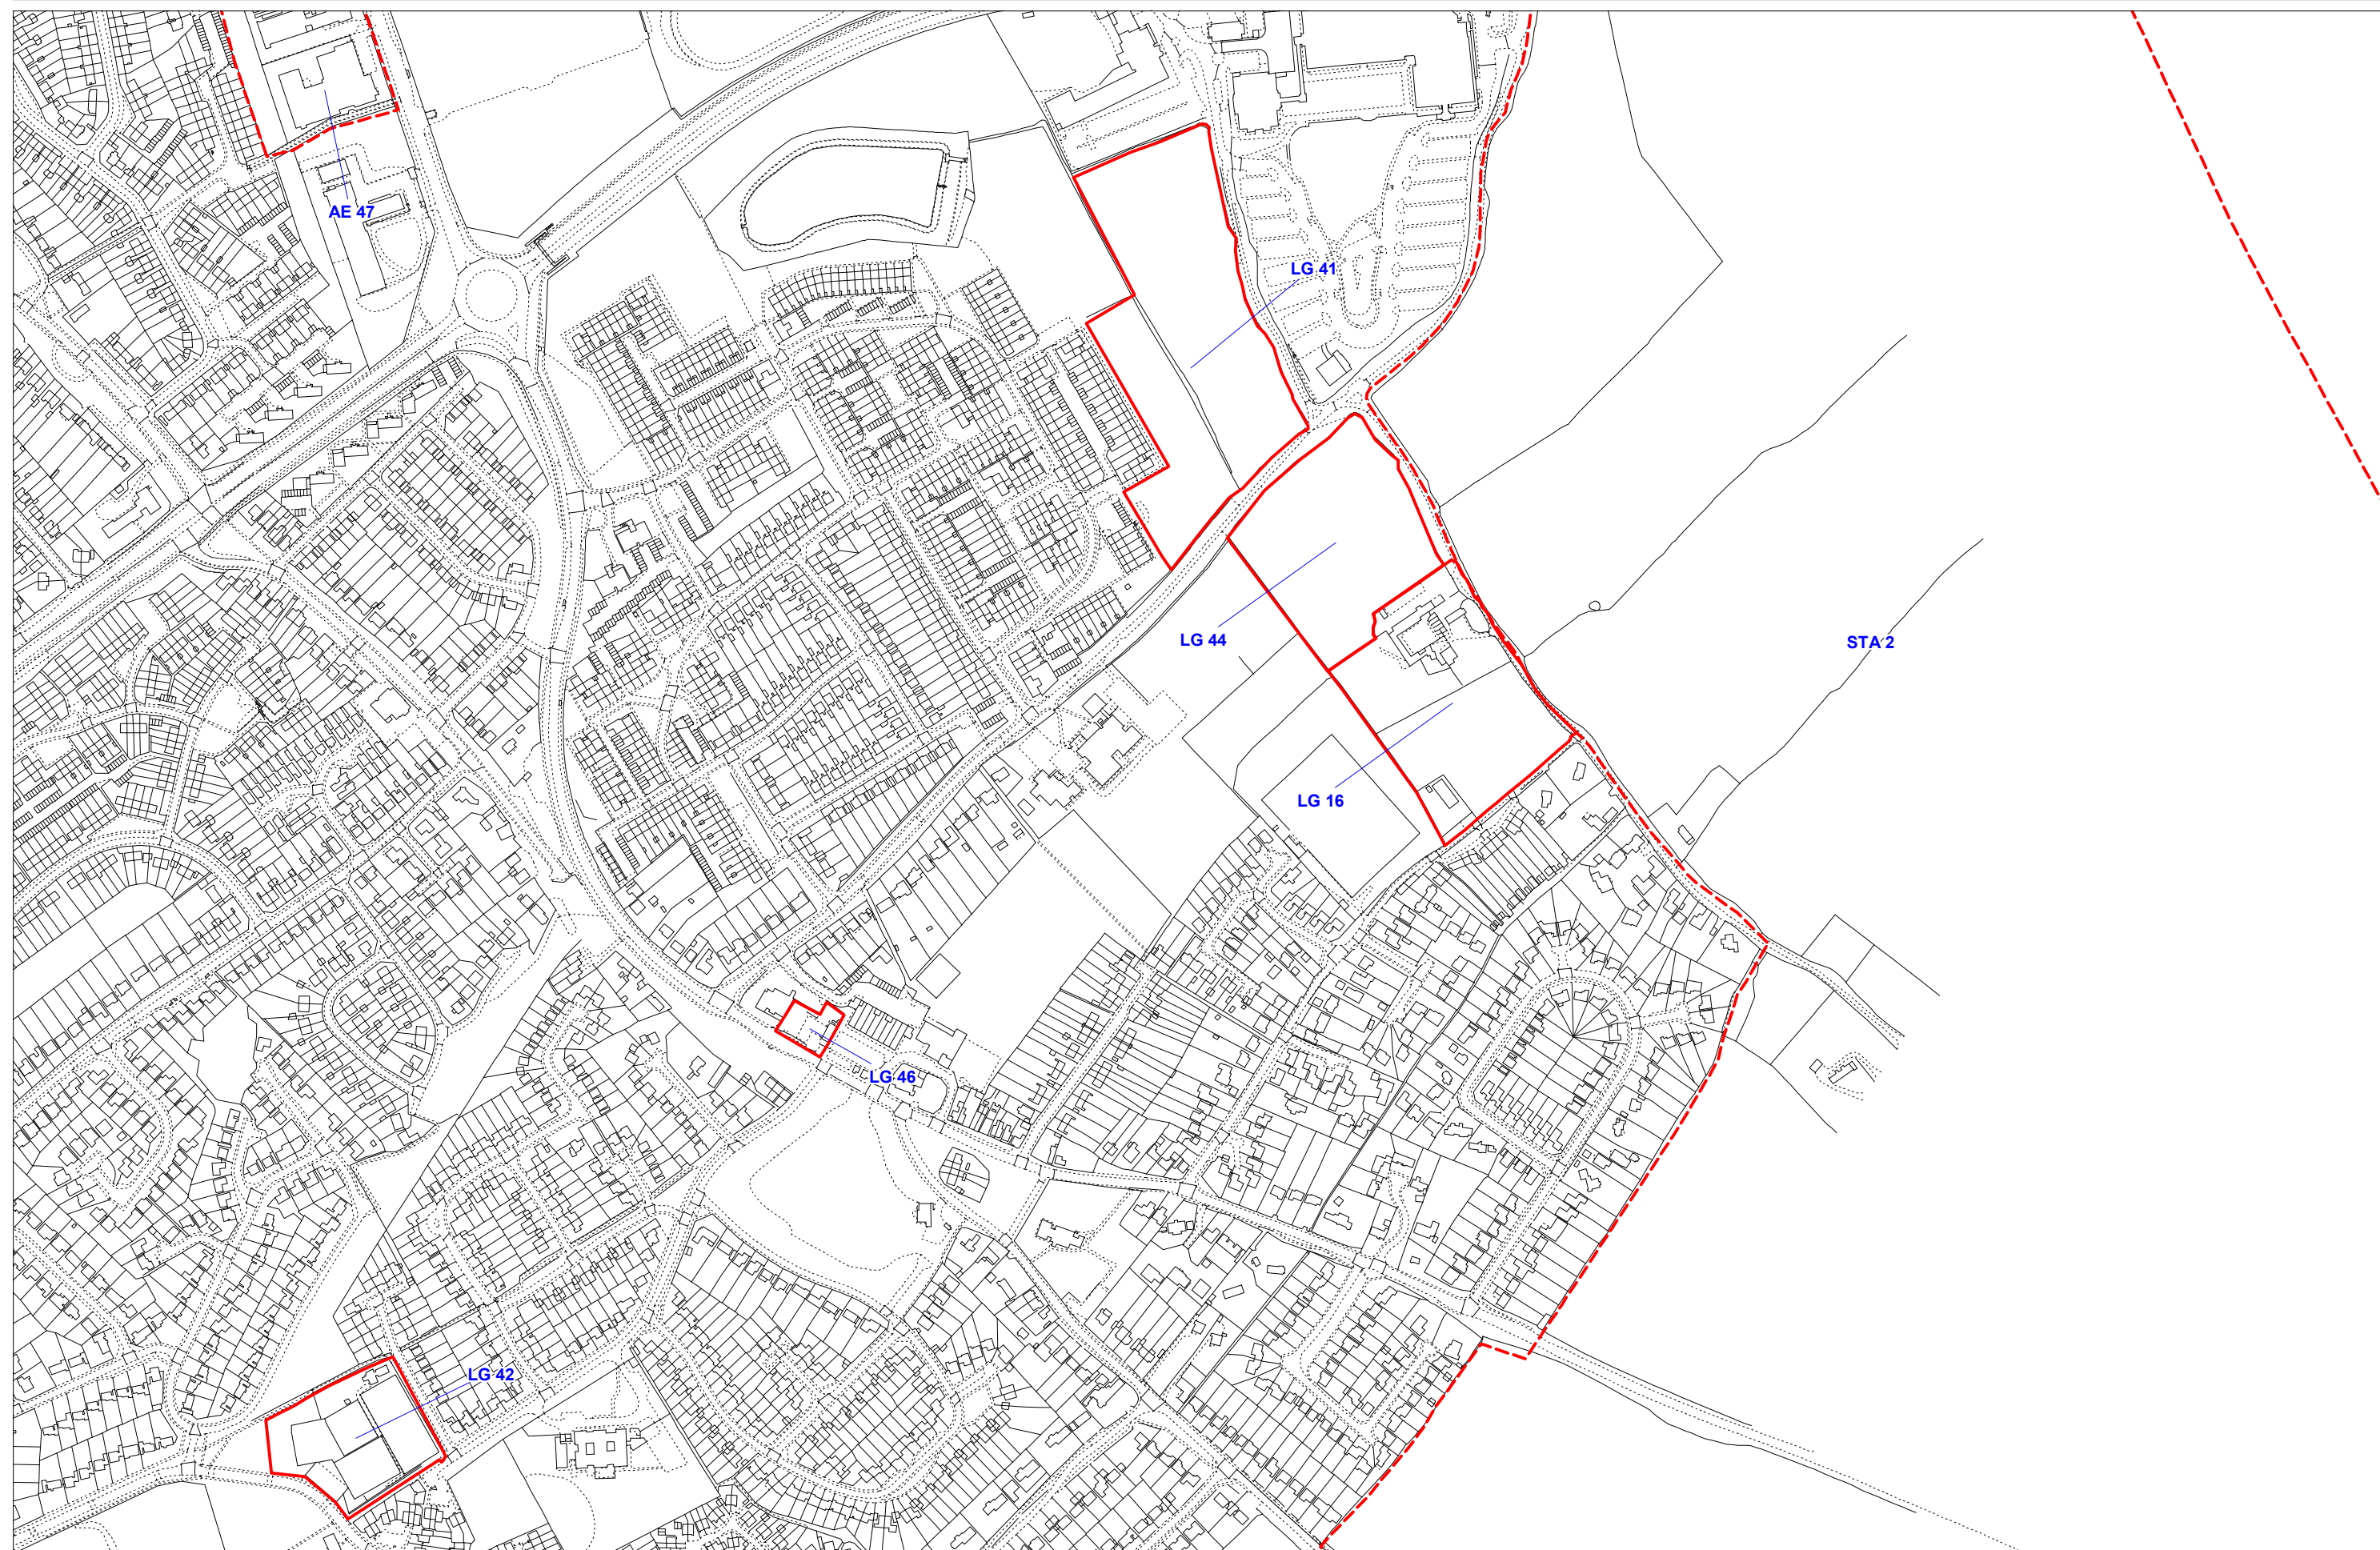

Project No. 101740

Scale 1:5,000 @ A3

Client Dacorum District Council

Drawing Title: Leverstock Green SHLAA Sites

Drawing No. 1

Date: 03 October 2008

Project Title: South West Hertfordshire SHLAA

Project No. 101740