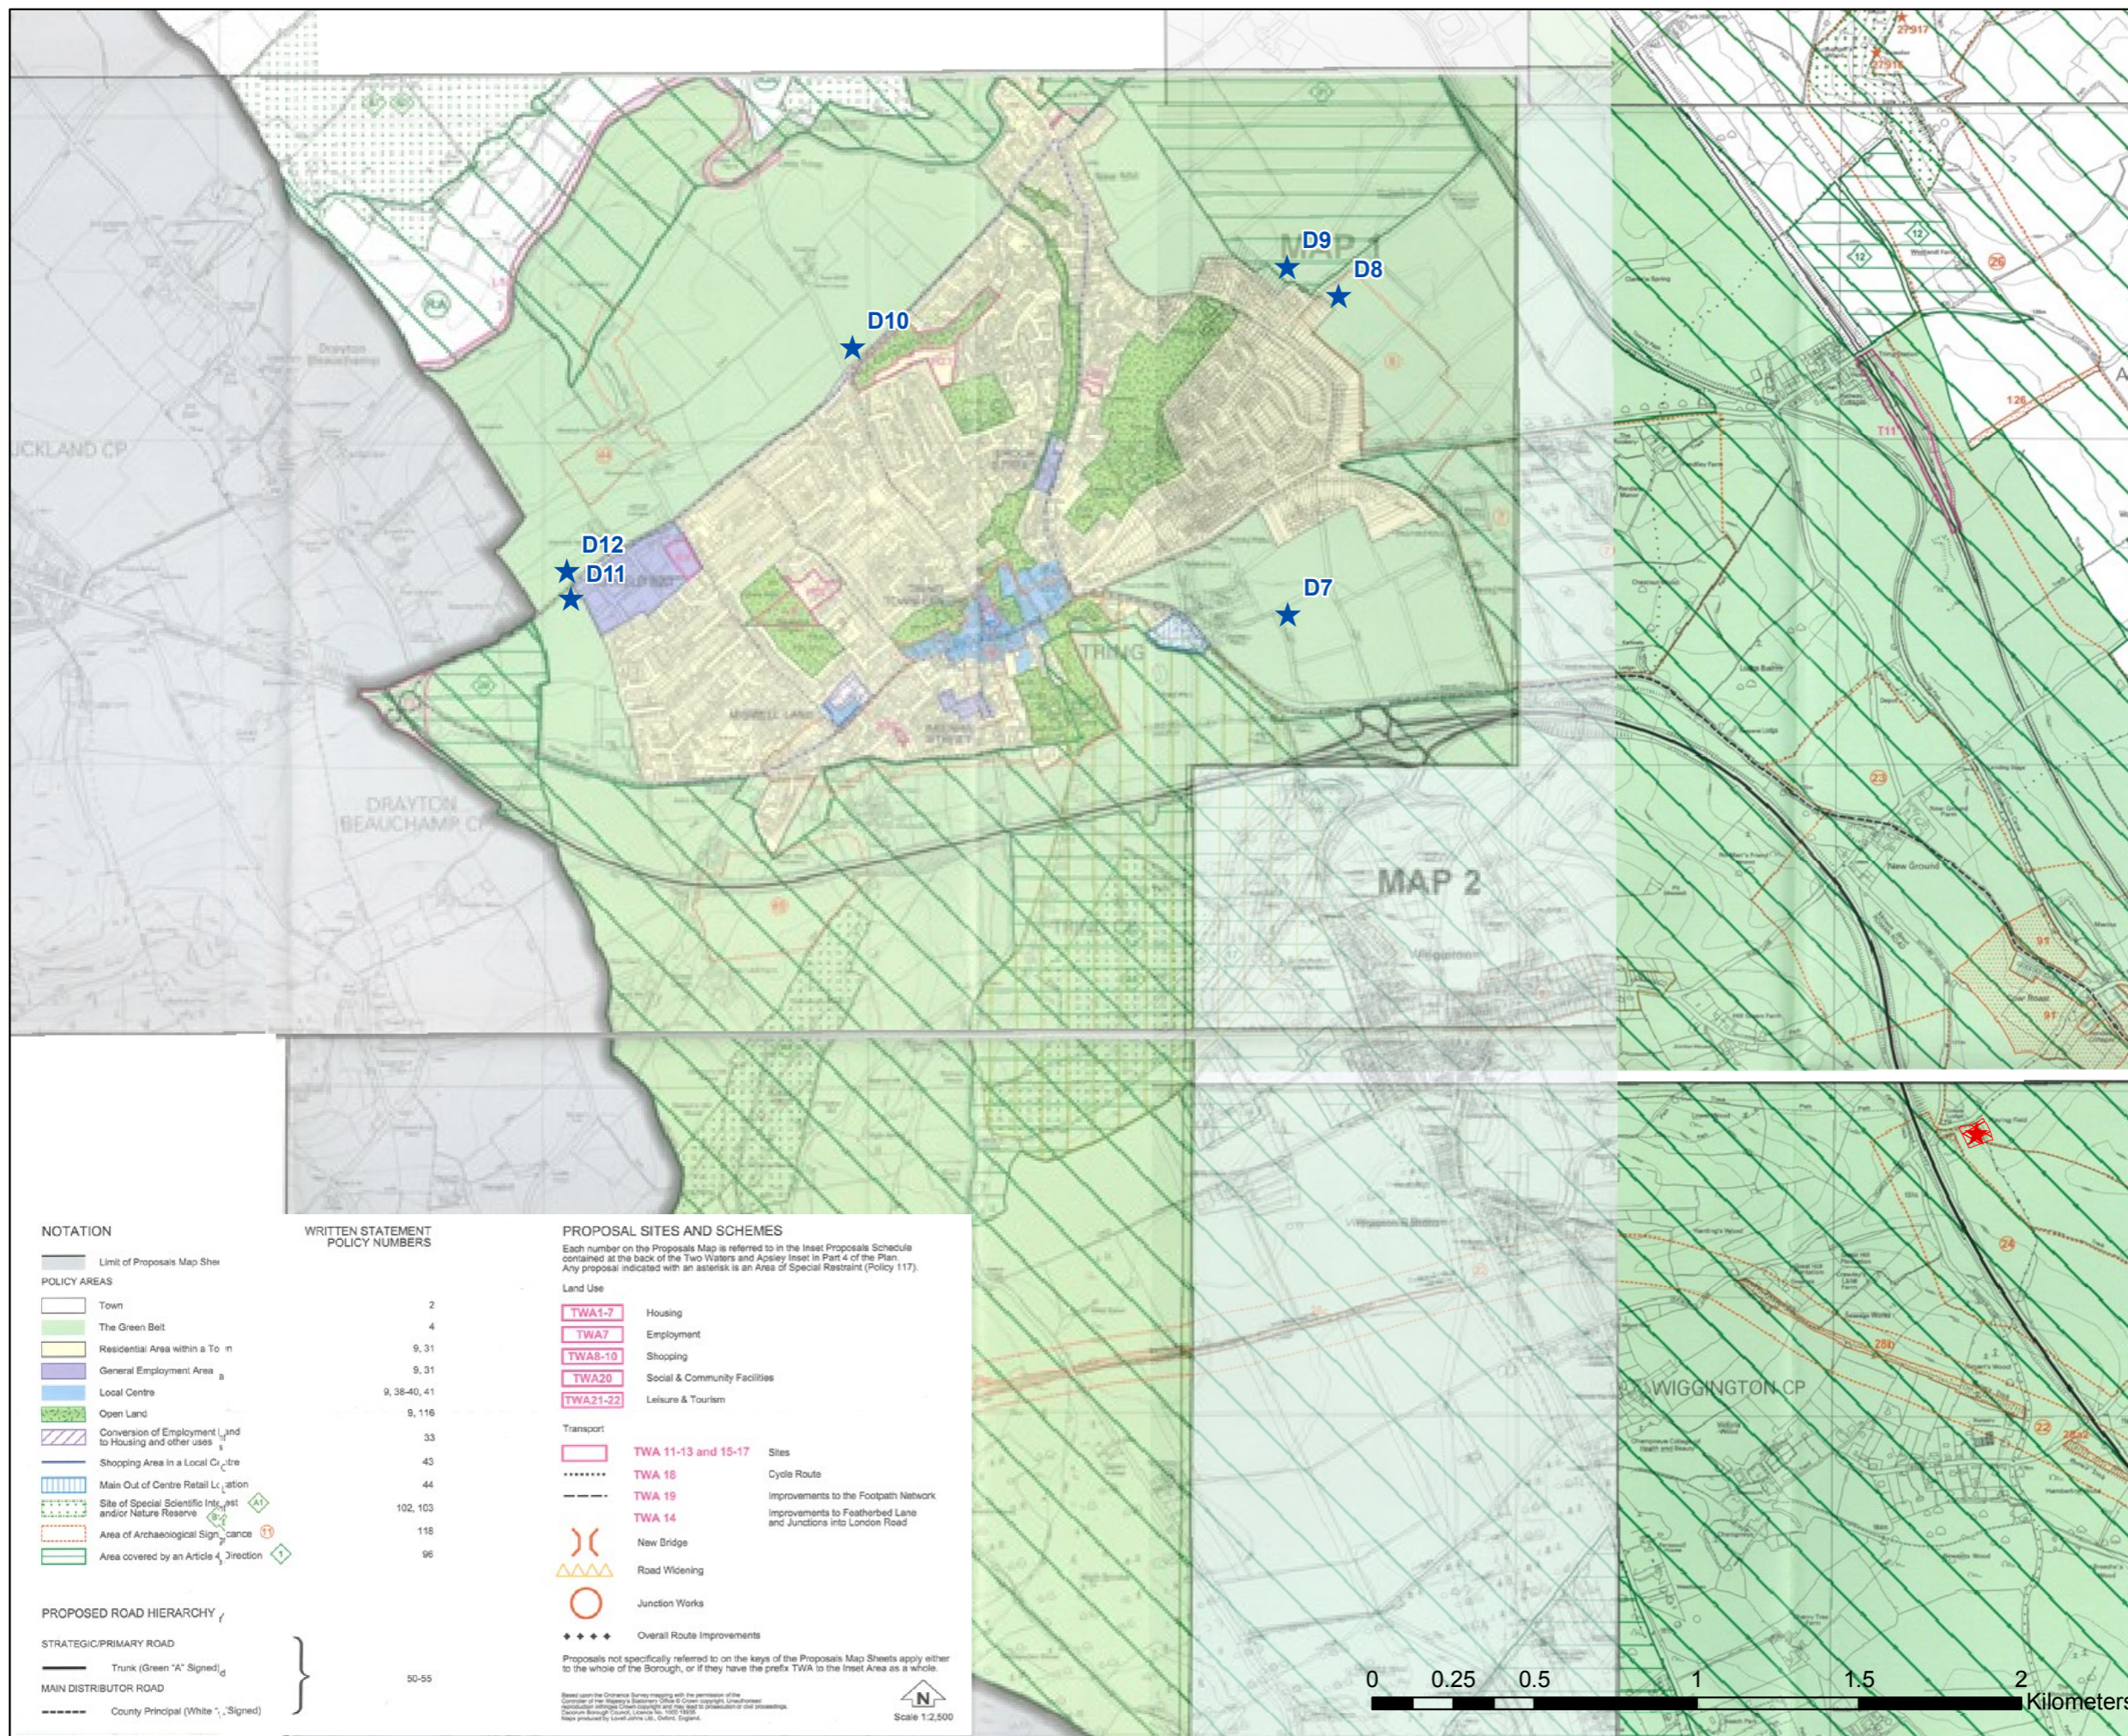

**SOUTH & WEST HERTS
GYPSY & TRAVELLER
STRATEGY**

**Potential Sites &
Local Development Plans
Dacorum**

- ★ Existing Gypsy Sites
- ▨ Existing Gypsy Sites
- ★ Potential Site Locations

Source: Dacorum Borough Local Plan 1991 - 2011

OS Mapping Crown Copyright
Hertfordshire County Council
100019606 2005

Figure

Drawn By: KH
Checked By: RE
Date: 01/09/2006
Scale: 1:20000 @ A3

NOTATION

- Limit of Proposals Map Sheet
- POLICY AREAS**
- Town
- The Green Belt
- Residential Area within a Town
- General Employment Area
- Local Centre
- Open Land
- Conversion of Employment Land to Housing and other uses
- Shopping Area in a Local Centre
- Main Out of Centre Retail Location
- Site of Special Scientific Interest and/or Nature Reserve
- Area of Archaeological Significance
- Area covered by an Article 4 Direction
- PROPOSED ROAD HIERARCHY**
- STRATEGIC/PRIMARY ROAD
- Trunk (Green 'A' Signed)
- MAIN DISTRIBUTOR ROAD
- County Principal (White 'A' Signed)

**WRITTEN STATEMENT
POLICY NUMBERS**

- 2
- 4
- 9, 31
- 9, 31
- 9, 38-40, 41
- 9, 116
- 33
- 43
- 44
- 102, 103
- 118
- 96
- 50-55

PROPOSAL SITES AND SCHEMES

- Each number on the Proposals Map is referred to in the Inset Proposals Schedule contained at the back of the Two Waters and Apsley Inset in Part 4 of the Plan. Any proposal indicated with an asterisk is an Area of Special Restriction (Policy 117).
- Land Use**
 - TWA1-7 Housing
 - TWA7 Employment
 - TWA8-10 Shopping
 - TWA20 Social & Community Facilities
 - TWA21-22 Leisure & Tourism
 - Transport**
 - TWA 11-13 and 15-17 Sites
 - TWA 18 Cycle Route
 - TWA 19 Improvements to the Footpath Network
 - TWA 14 Improvements to Featherbed Lane and Junctions into London Road
 - New Bridge
 - Road Widening
 - Junction Works
 - Overall Route Improvements
- Proposals not specifically referred to on the keys of the Proposals Map Sheets apply either to the whole of the Borough, or if they have the prefix TWA to the Inset Area as a whole.