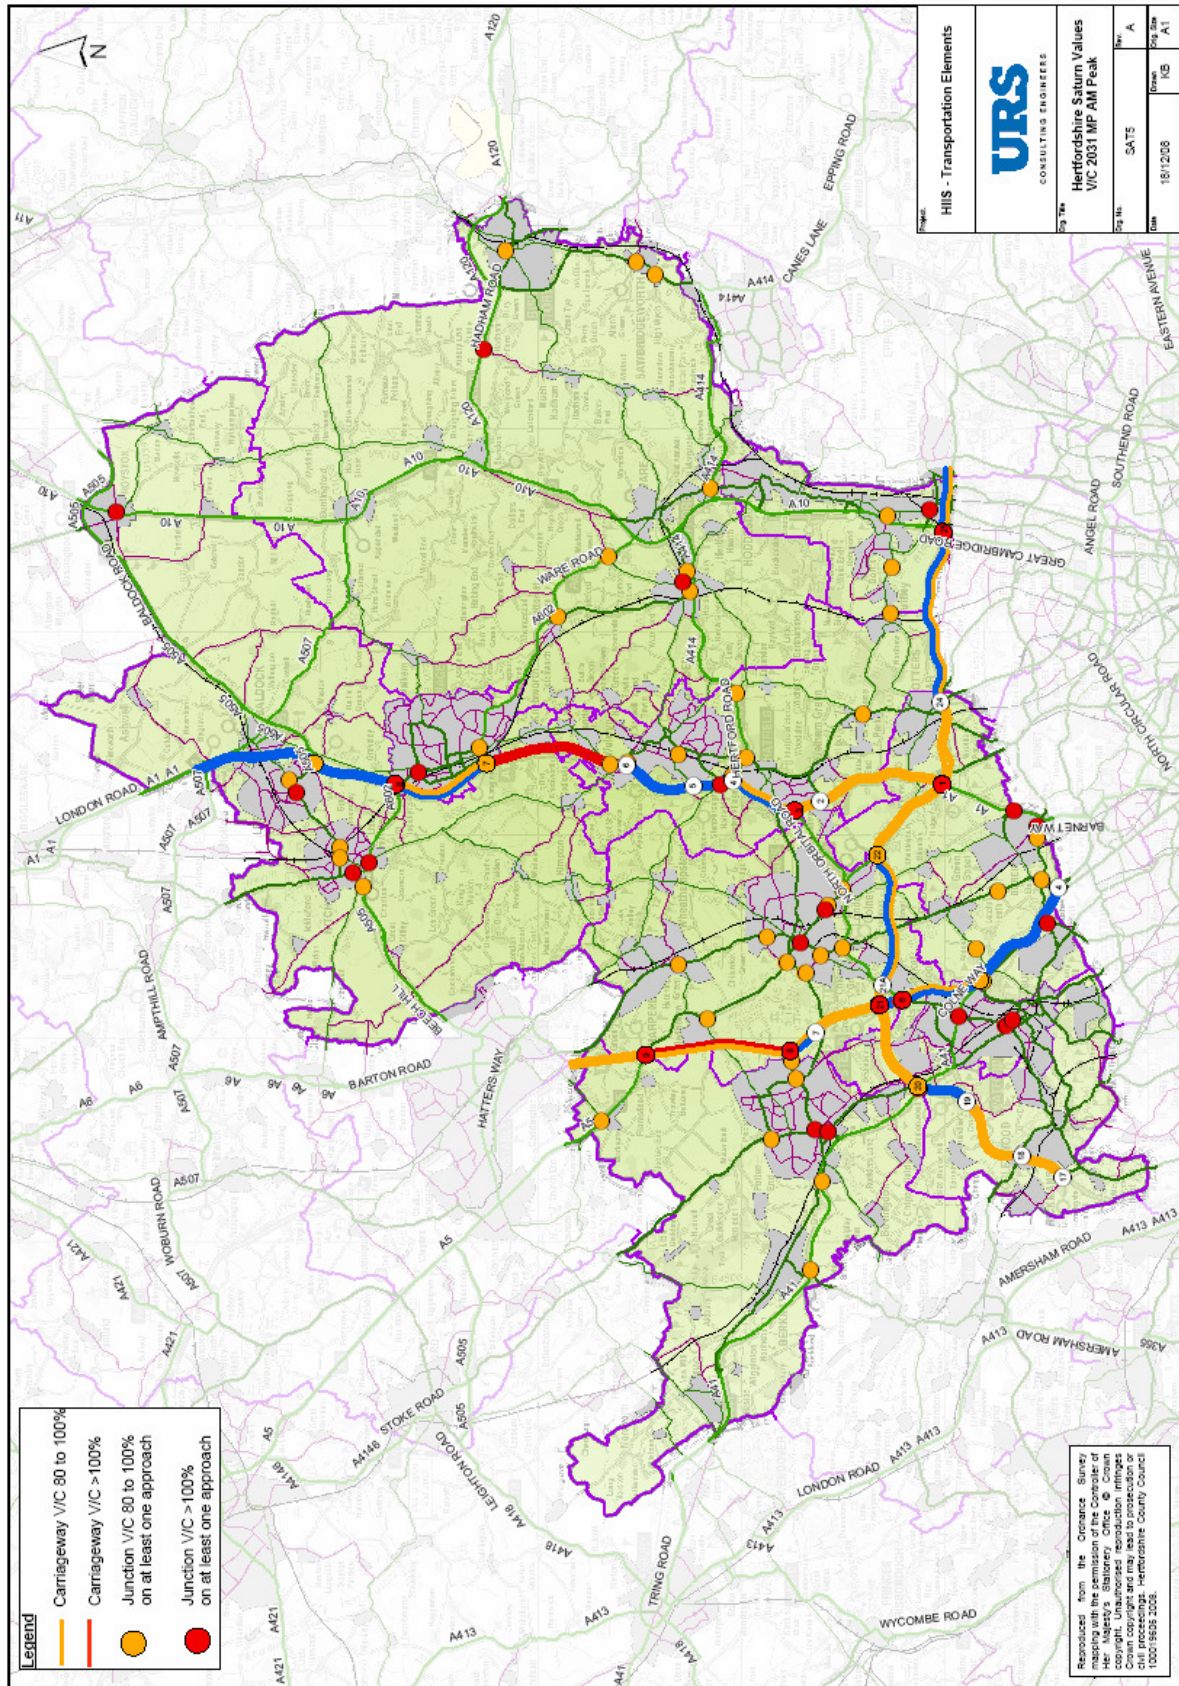

**Figure E 4: SATURN Values 2021MPI - Road Network with Hertfordshire RSS Growth and Interventions**

**Figure E 5: SATURN Values 2031MP - Road Network with Hertfordshire RSS Growth**

Figure E 6: SATURN Values 2031MP - Road Network with Hertfordshire RSS Growth and Interventions