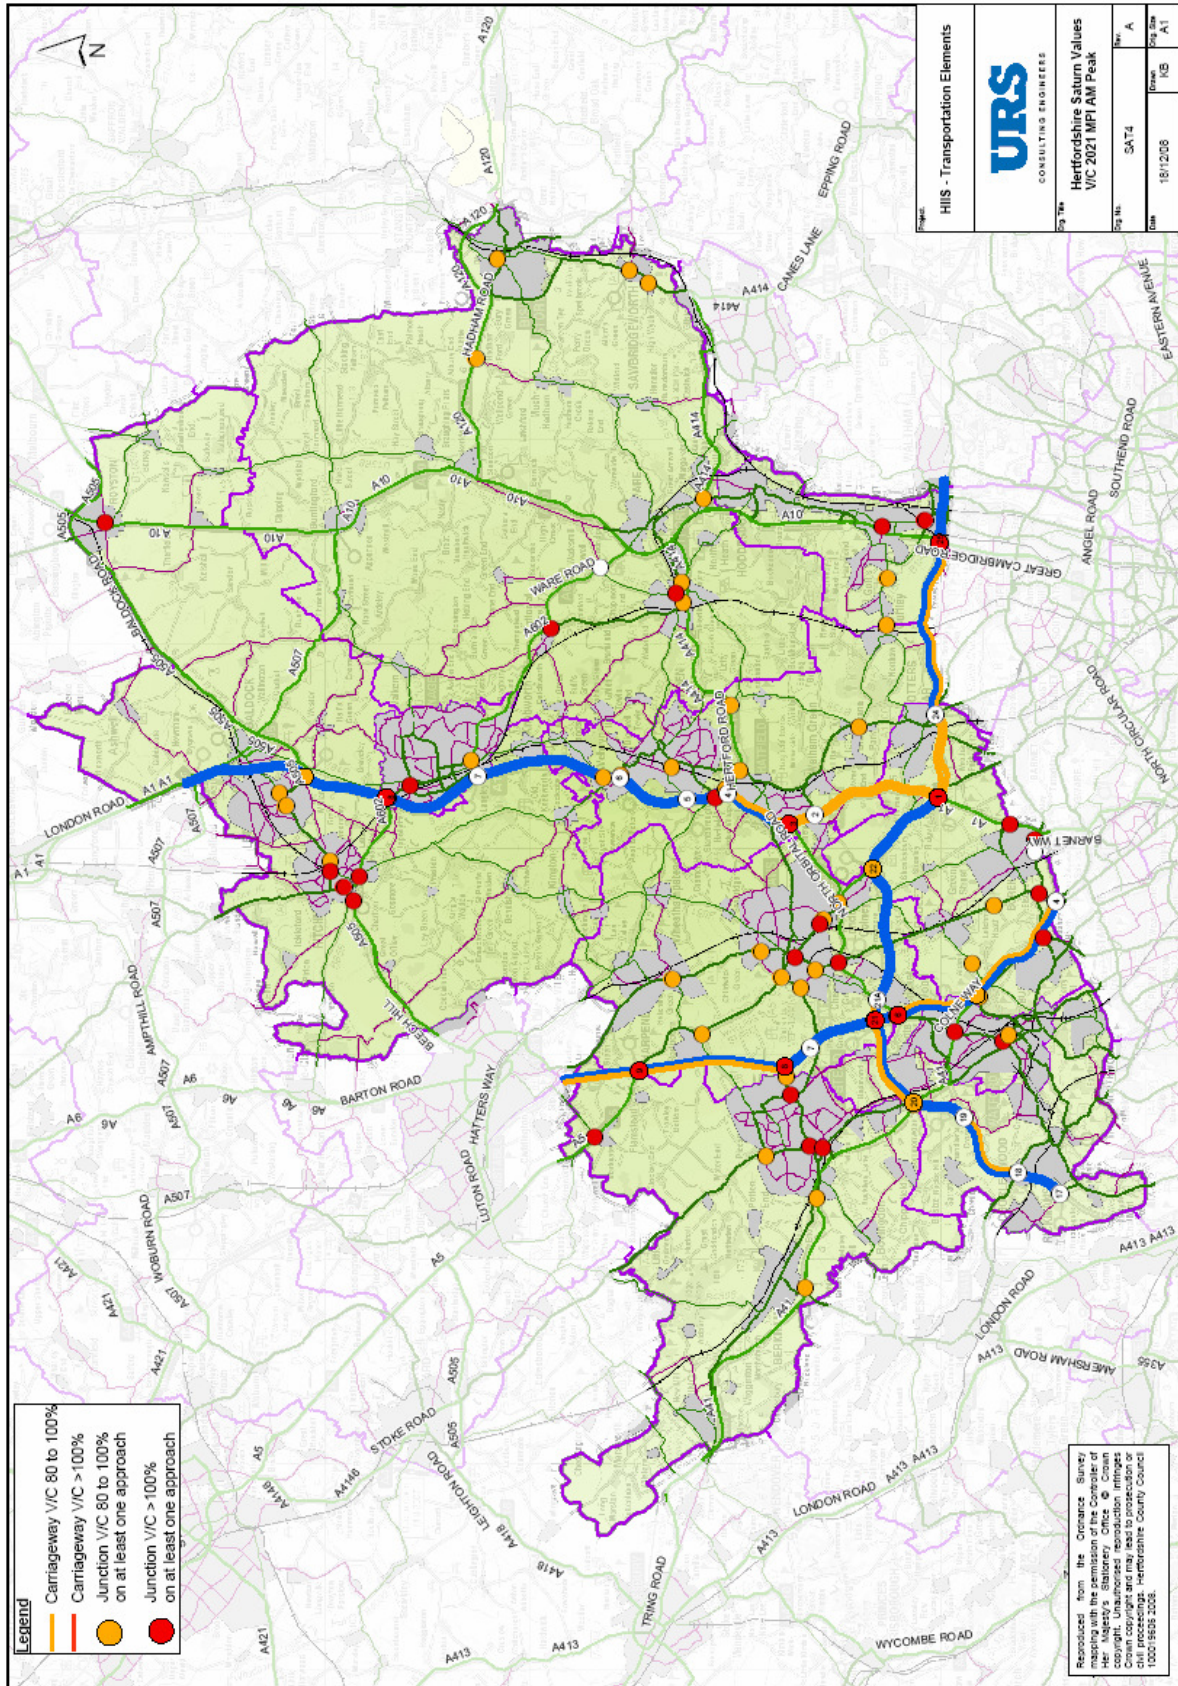

**Figure E 4: SATURN Values 2021MPI - Road Network with Hertfordshire RSS Growth and Interventions**

**Figure E 5: SATURN Values 2031MP - Road Network with Hertfordshire RSS Growth**

Figure E 6: SATURN Values 2031MP - Road Network with Hertfordshire RSS Growth and Interventions