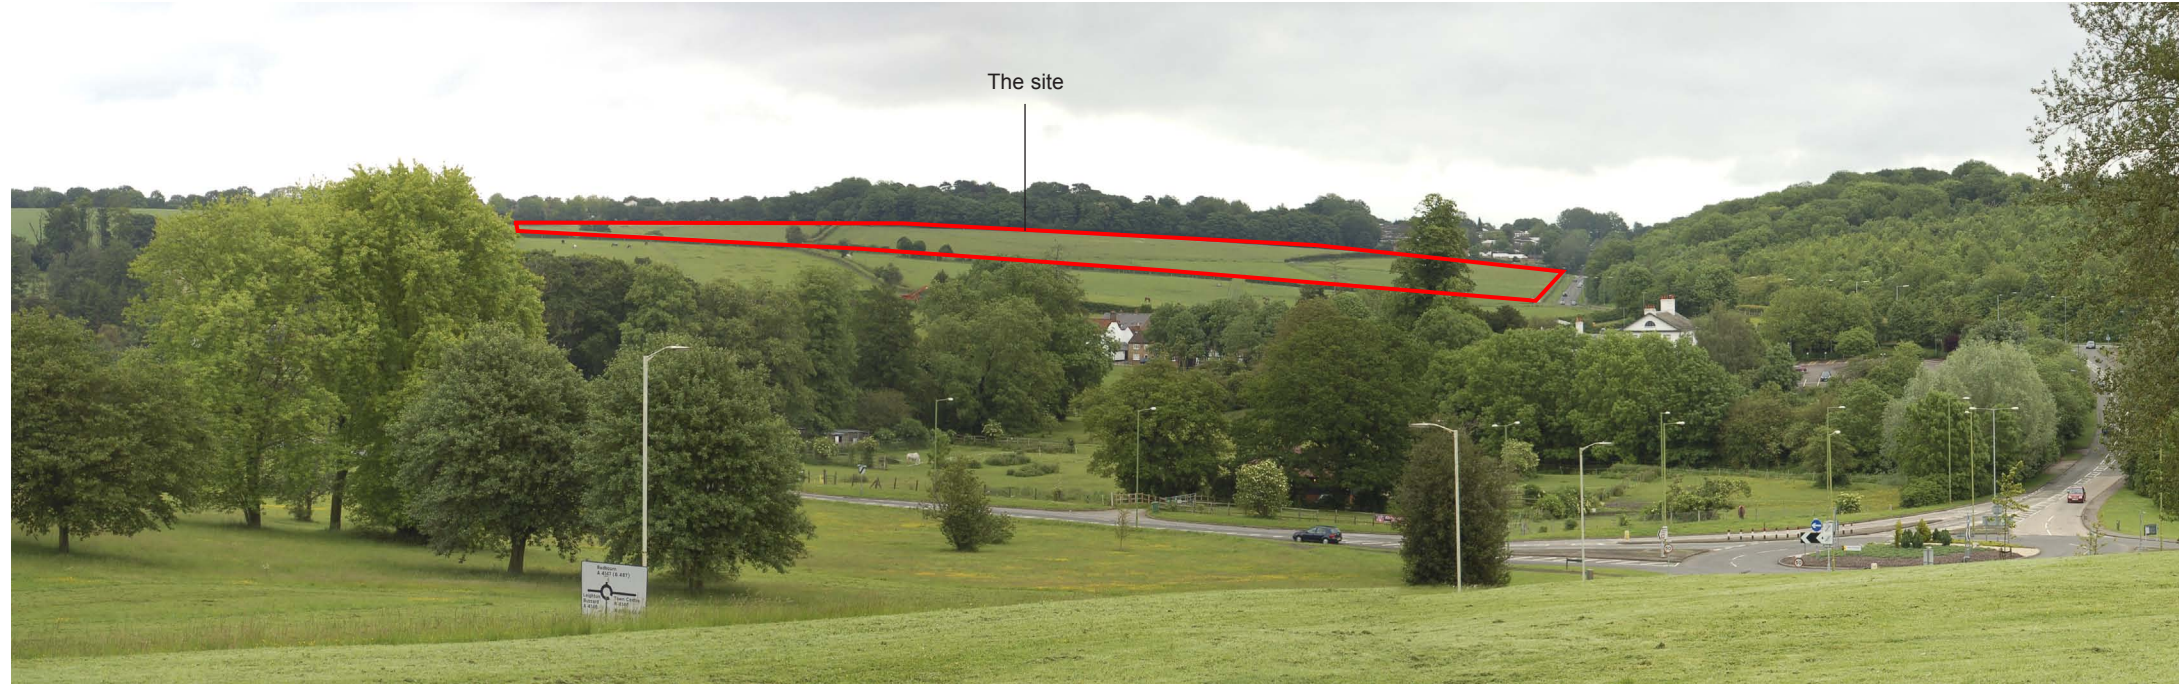

X:\JOBS\3380_Marchmont\6docs\3380_LA_02_Updated Photograph Panels.mxd

Photograph Viewpoint 14: View to the north east from Gadebridge Park towards the site