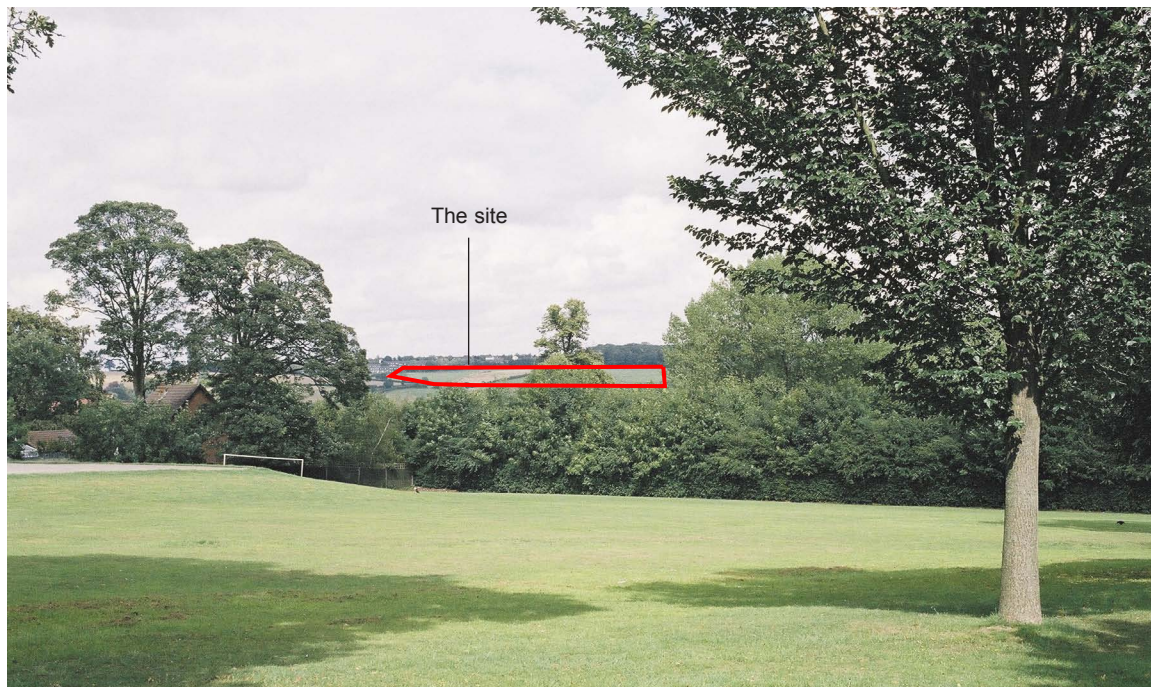

Photograph Viewpoint 12: View to the south east from the public footpath to Dodds Lane looking towards the south eastern portion of the site and Howe Grove woodland

Photograph Viewpoint 13: View to the north east from the public footpath passing through Marchmont Farm looking towards the eastern site boundary

X:\JOBS\3380_Marchmont\6docs\3380_LA_02_Updated Photograph Panels.mxd

Photograph Viewpoint 14: View to the north east from Gadebridge Park towards the site

Photograph Viewpoint 15: View to the north east from Gade Valley Infant School towards the site (photograph taken in 2004)