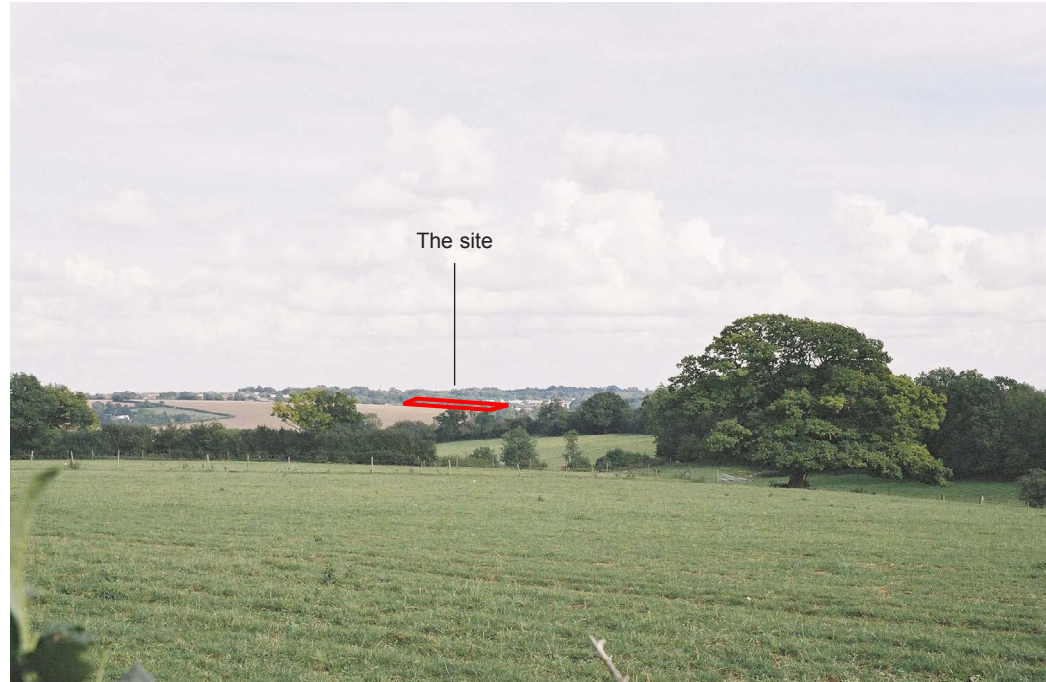

X:\JOBS\3380_Marchmont\6docs\3380_LA_02_Updated Photograph Panels.mxd

Photograph Viewpoint 1: View of north eastern site boundary from public footpath

Photograph Viewpoint 2: View of site from south western site boundary (photograph taken in 2004)

X:\JOBS\3380_Marchmont\docs\3380_LA_02_Updated Photograph Panels.indd

Photograph Viewpoint 3: Distant view of site from south western site boundary (photograph taken in 2004)

Photograph Viewpoint 4: View from the east of the site towards the opposite side of the River Gade Valley, including Gadebridge and Gadebridge Park

X:\OBS\3380_Marchmont\docs\3380_LA_02_Updated Photograph Panels.mdd

Photograph Viewpoint 5: View from the west of the site towards the urban edge of Grovehill, Hemel Hempstead (photograph taken in 2004)

Photograph Viewpoint 12: View to the south east from the public footpath to Dodds Lane looking towards the south eastern portion of the site and Howe Grove woodland

Photograph Viewpoint 13: View to the north east from the public footpath passing through Marchmont Farm looking towards the eastern site boundary