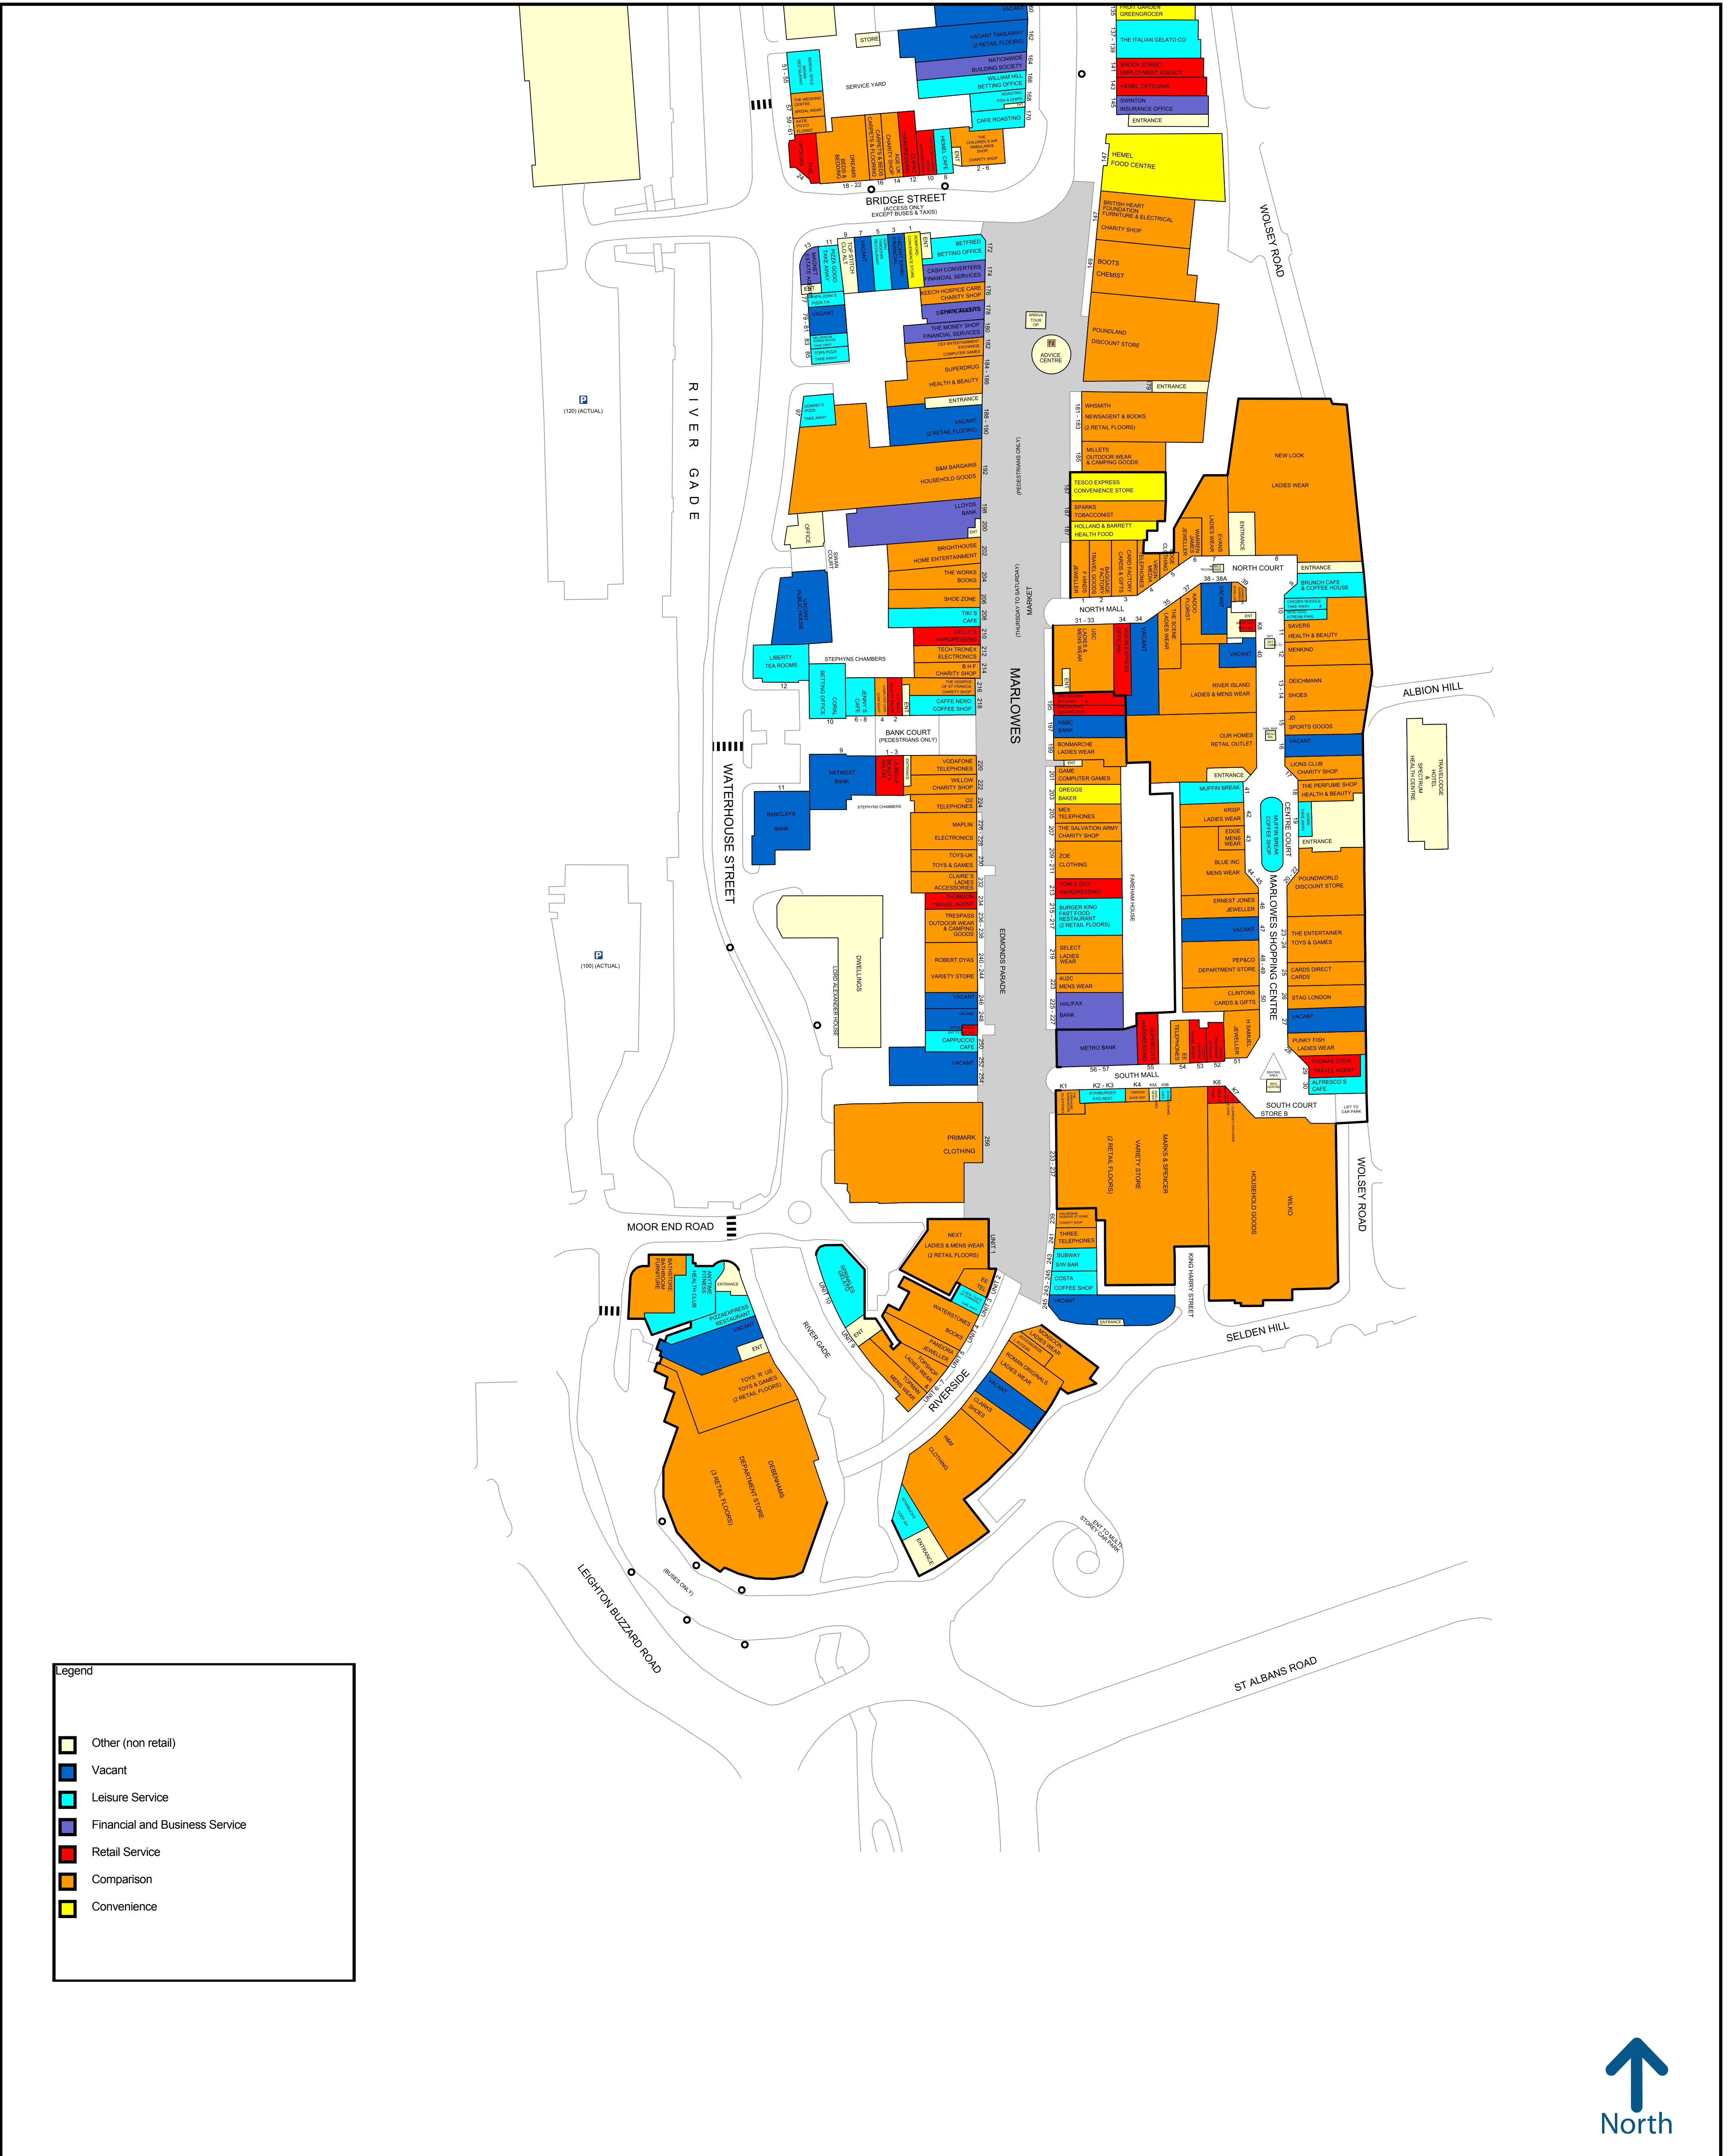

## Zones

- 1 - Watford South & North Bushey
- 2 - Watford North
- 3 - Bushey & Aldenham
- 4 - Radlett & Shenley
- 5 - Borehamwood & Elstree
- 6 - Potters Bar
- 7 - Rickmansworth
- 8 - Batchworth Heath & South Oxhey
- 9 - Chorleywood & Sarratt
- 10 - Kings Langley & Abbots Langley
- 11 - Hemel Hempstead
- 12 - Hemel Hempstead Fringe
- 13 - Berkhamsted
- 14 - Tring
- 15 - Three Rivers Fringe
- 16 - Dacorum Western Fringe
- 17 - Dacorum Northern Fringe
- 18 - St Albans
- 19 - London Colney Fringe
- 20 - Hertsmere Southern Fringe
- 21 - Harpenden
- 22 - St Albans Northern Fringe

## Appendix B | Centre Plans

**Legend**

- Other (non retail)
- Vacant
- Leisure Service
- Financial and Business Service
- Retail Service
- Comparison
- Convenience

Experian Goad Plan Created: 15/04/2018  
Created By: Nexus Planning Ltd