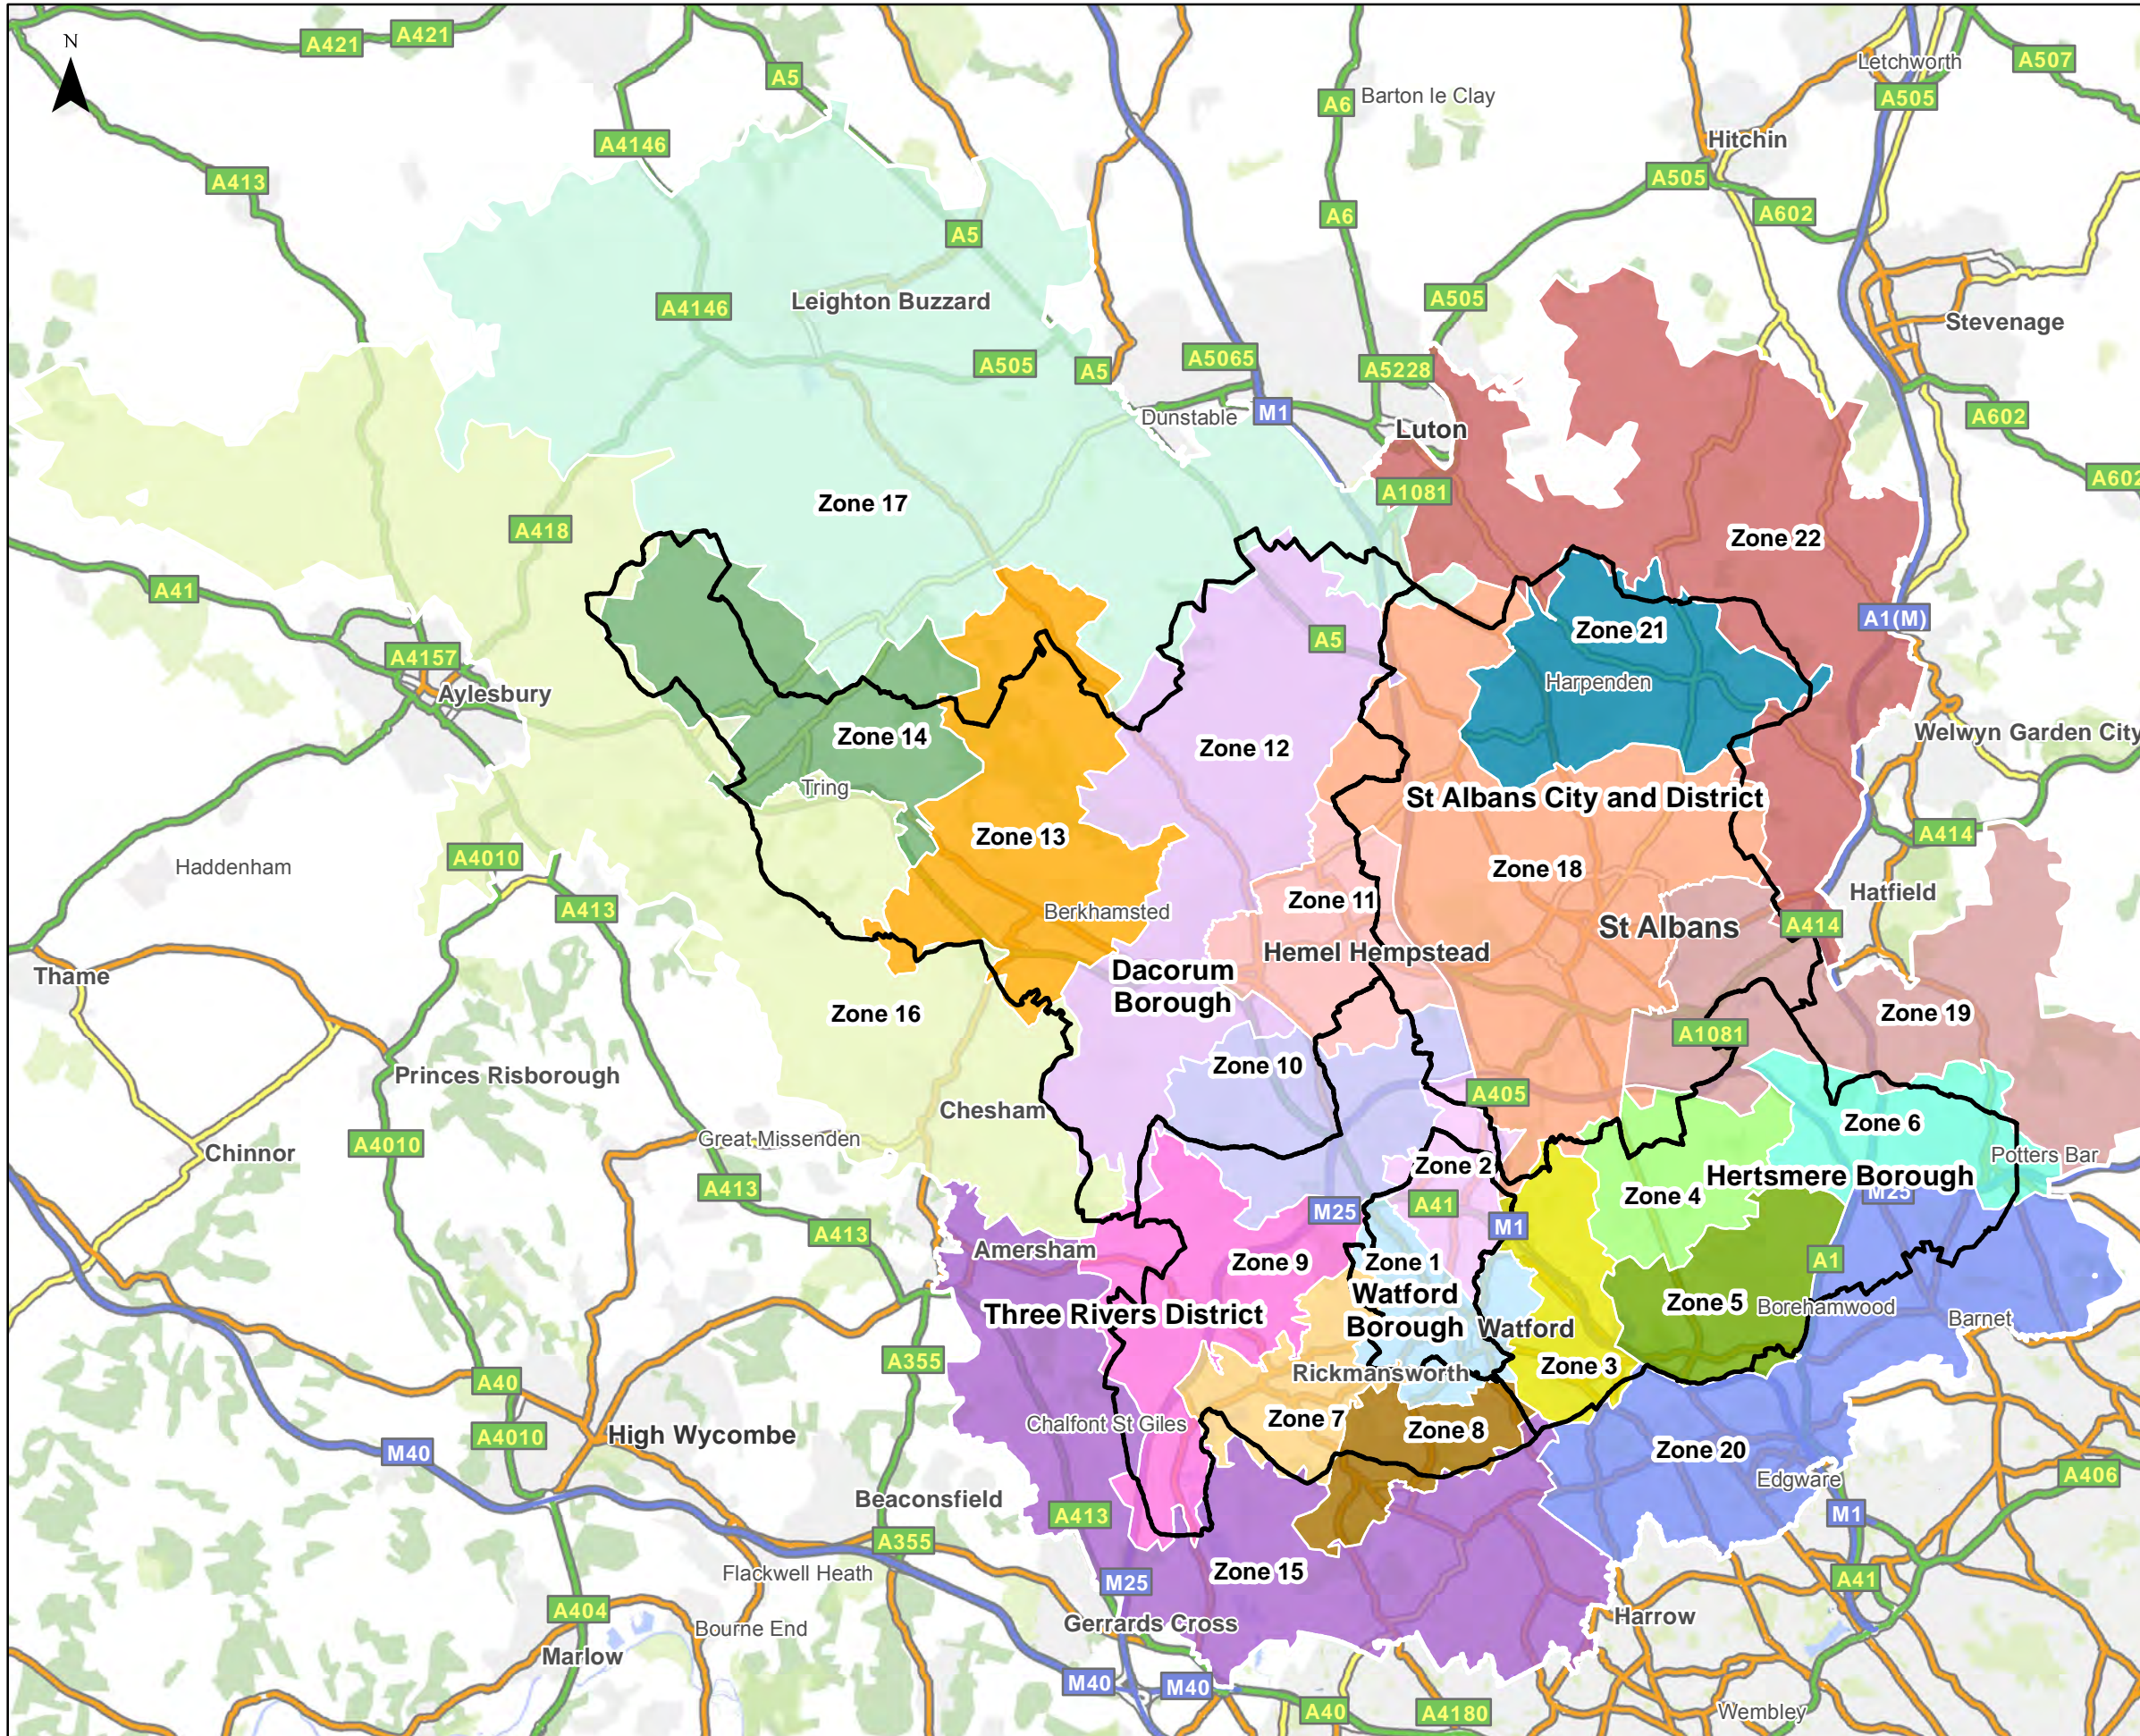

## **Appendix A | Study Area and Zones**

# South West Hertfordshire Joint Retail Study | Study Area

## Zones

- 1 - Watford South & North Bushey
- 2 - Watford North
- 3 - Bushey & Aldenham
- 4 - Radlett & Shenley
- 5 - Borehamwood & Elstree
- 6 - Potters Bar
- 7 - Rickmansworth
- 8 - Batchworth Heath & South Oxhey
- 9 - Chorleywood & Sarratt
- 10 - Kings Langley & Abbots Langley
- 11 - Hemel Hempstead
- 12 - Hemel Hempstead Fringe
- 13 - Berkhamsted
- 14 - Tring
- 15 - Three Rivers Fringe
- 16 - Dacorum Western Fringe
- 17 - Dacorum Northern Fringe
- 18 - St Albans
- 19 - London Colney Fringe
- 20 - Hertsmere Southern Fringe
- 21 - Harpenden
- 22 - St Albans Northern Fringe