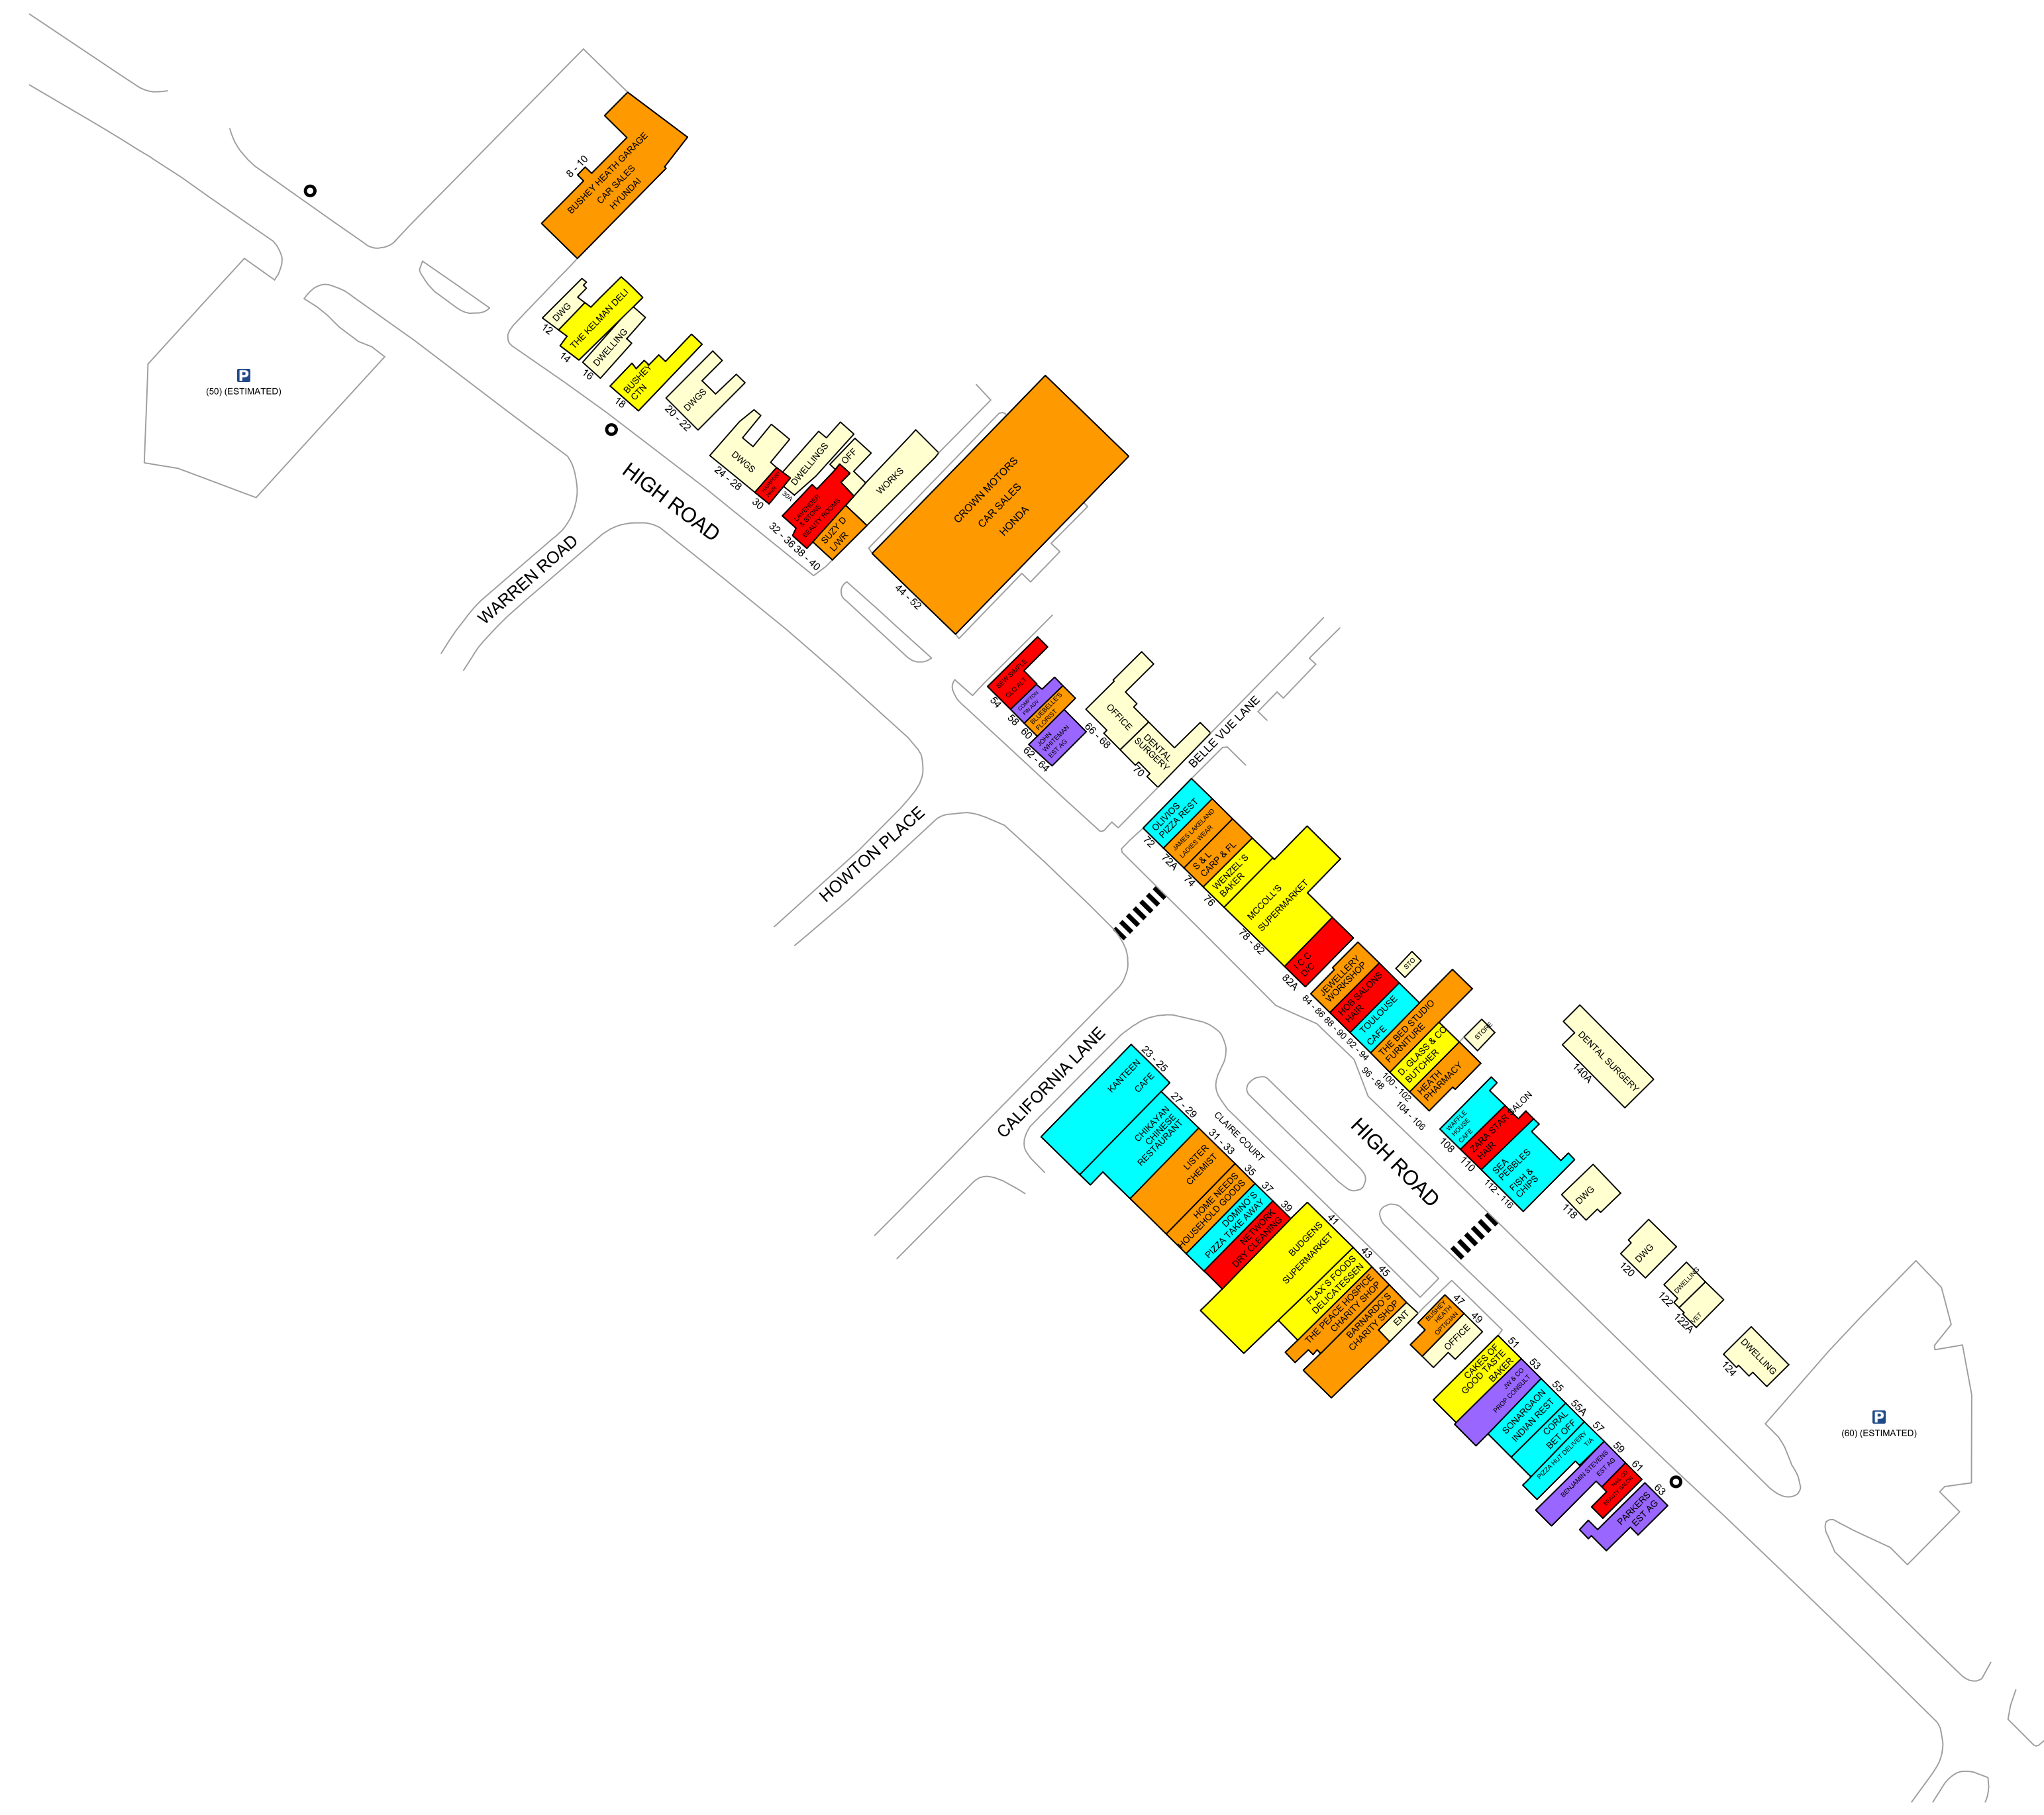

Legend

- Other (non retail)
- Leisure service
- Financial and business service
- Retail service
- Comparison
- Convenience