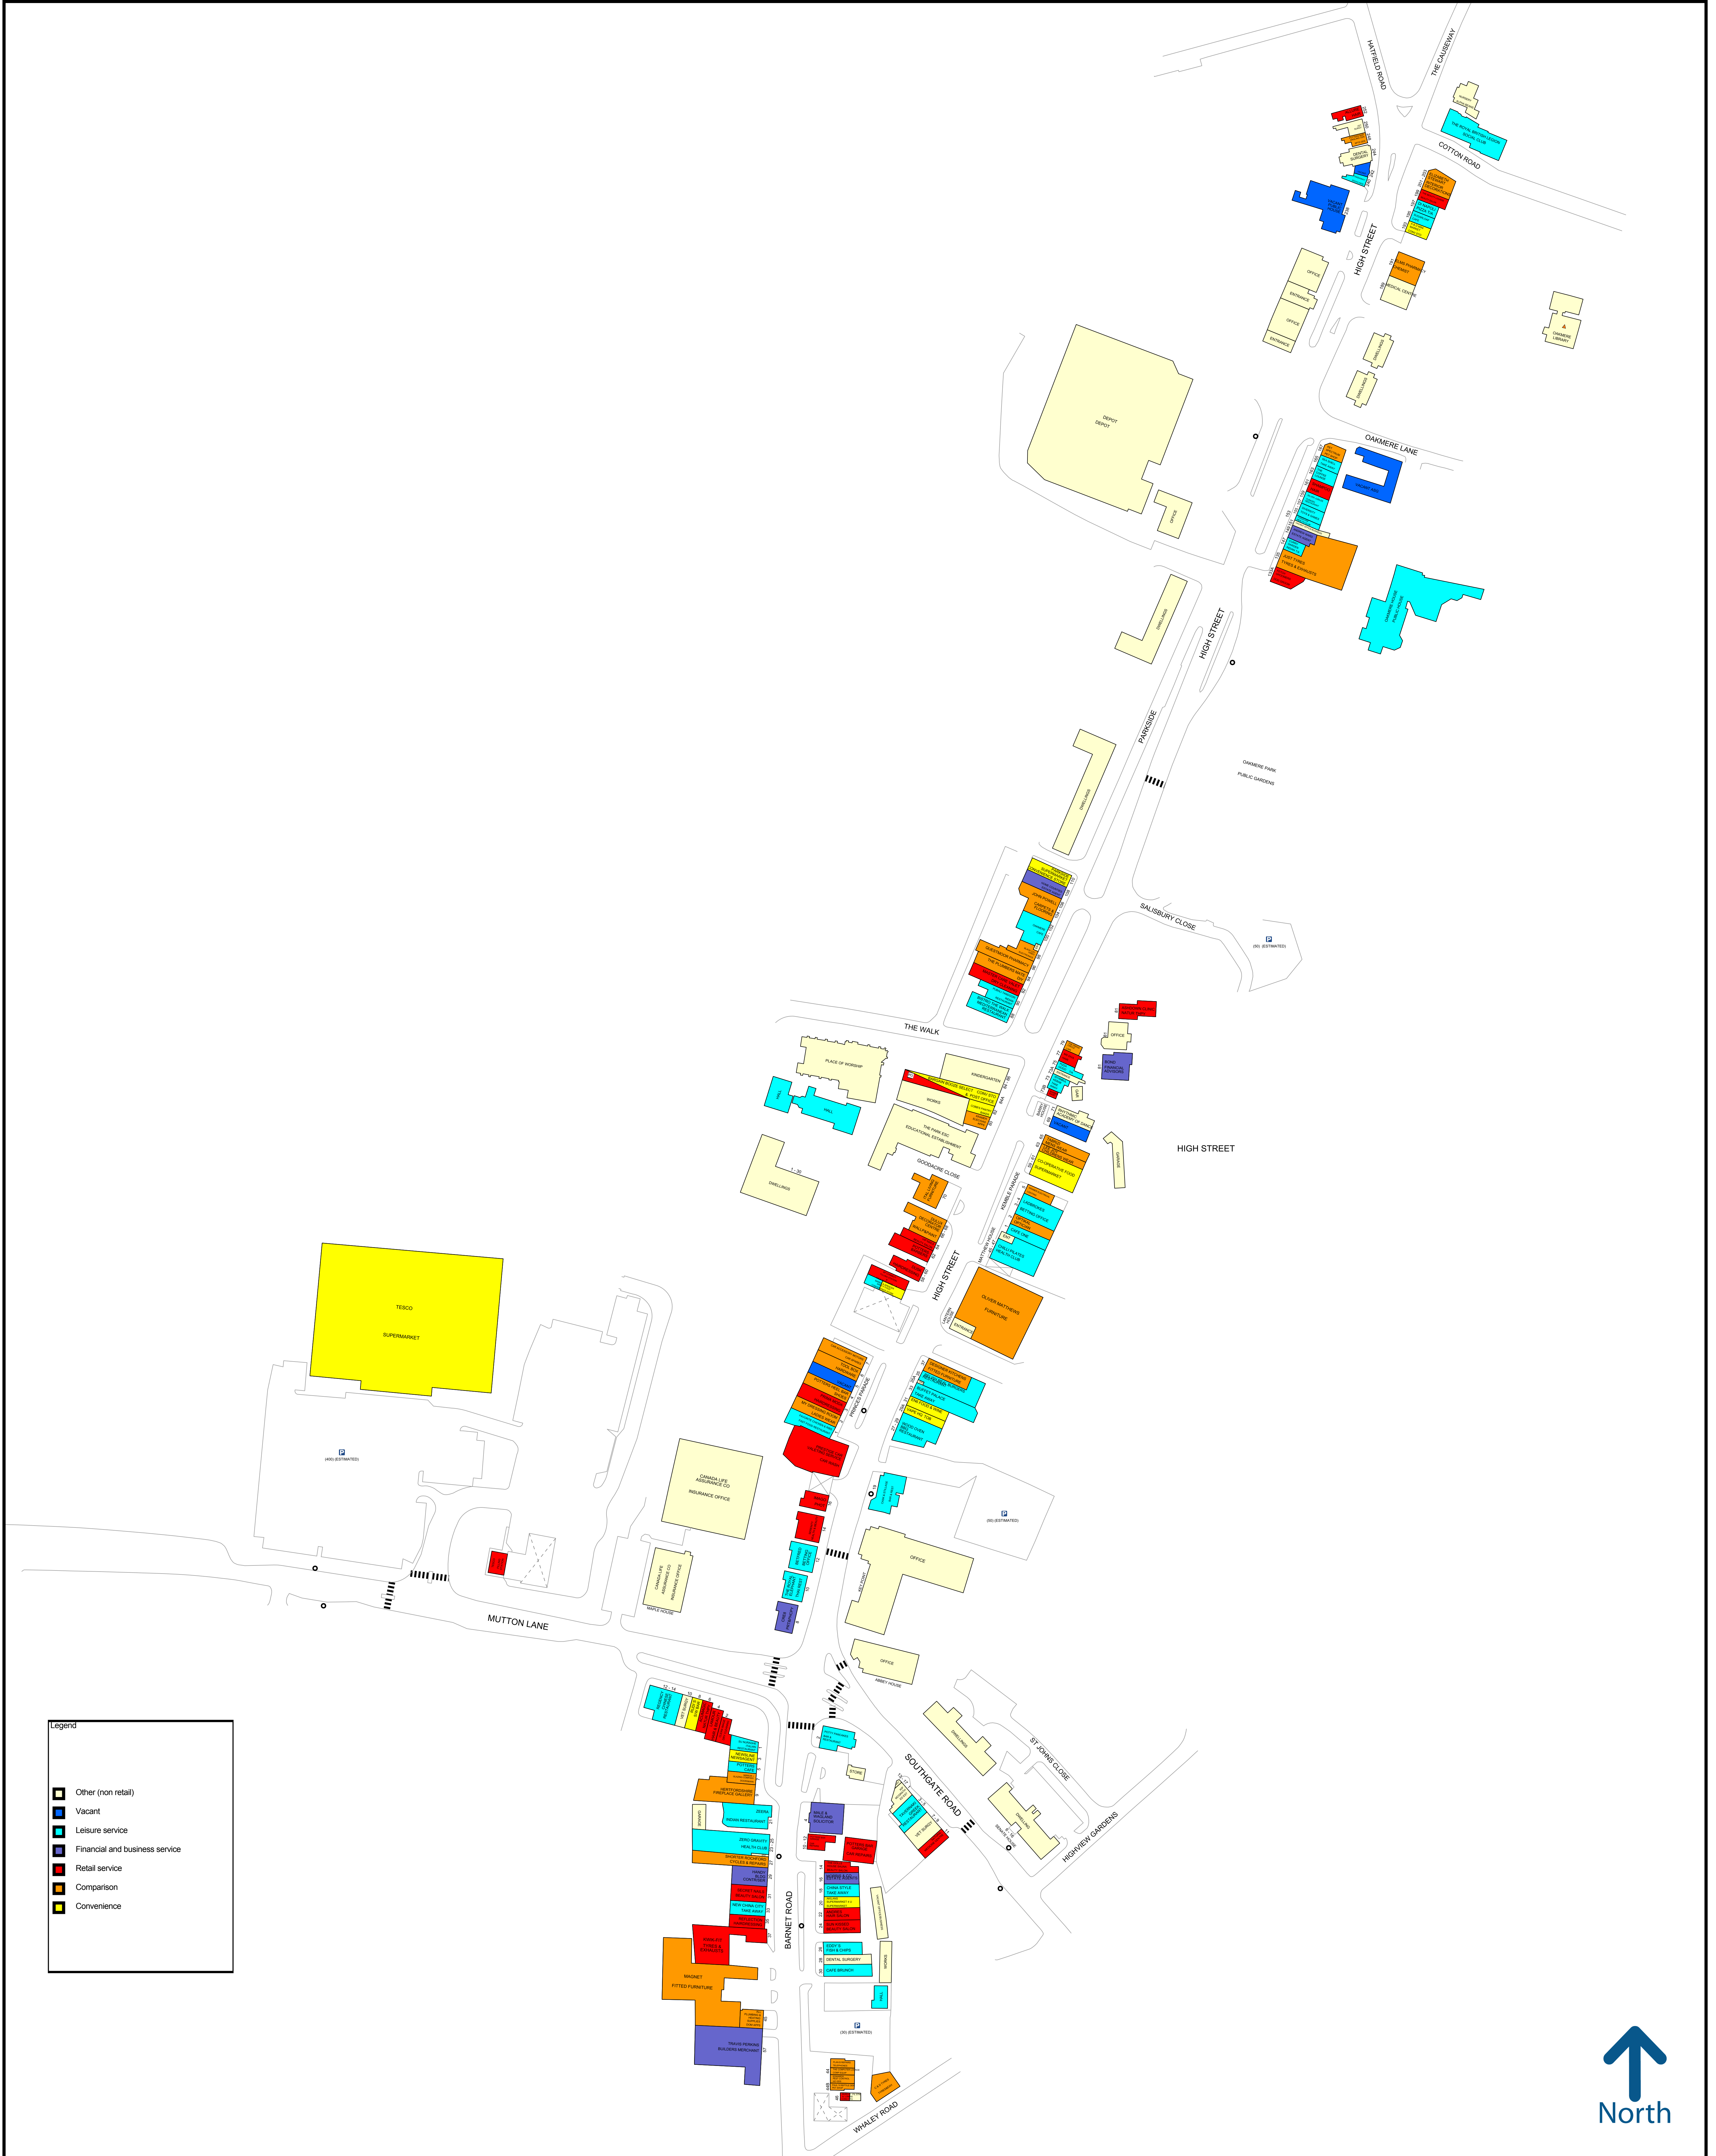

50 metres

Experian Goad Plan Created: 15/04/2018  
Created By: Nexus Planning Ltd

Legend

- Other (non retail)
- Vacant
- Leisure service
- Financial and business service
- Retail service
- Comparison
- Convenience