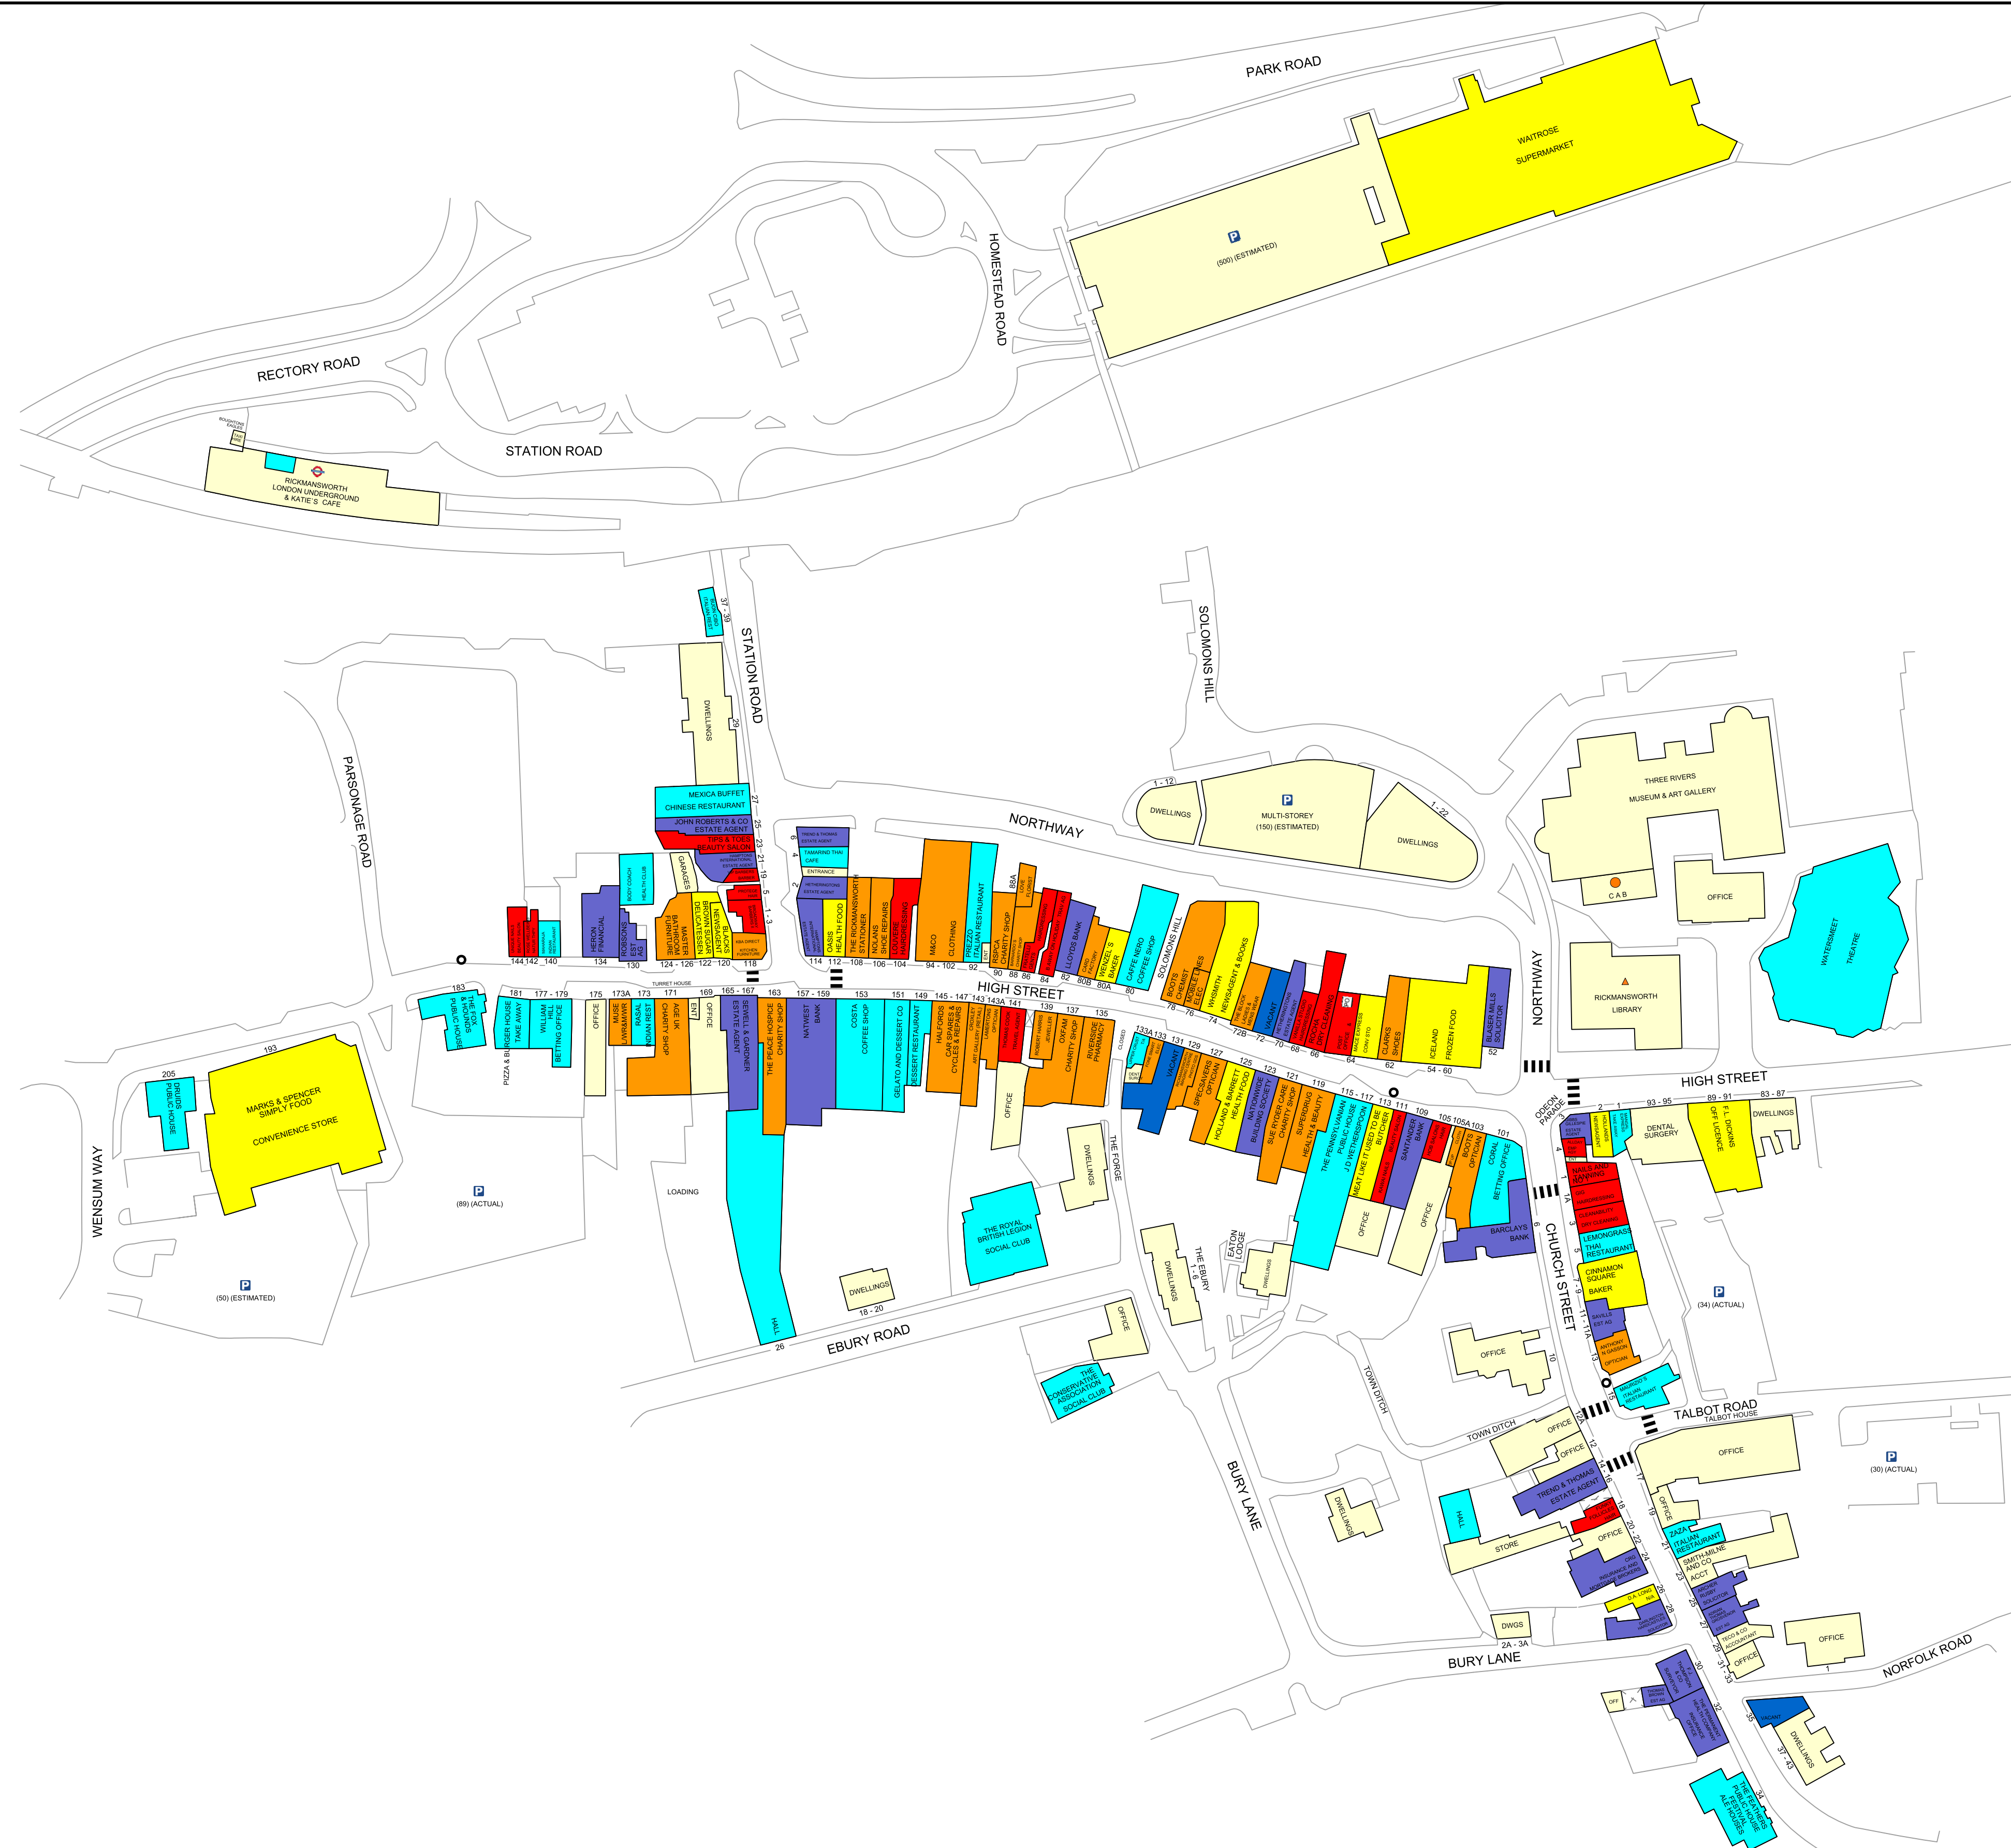

**Legend**

- Other (non retail)
- Vacant
- Leisure service
- Financial and business service
- Retail service
- Comparison
- Convenience

50 metres

Experian Goad Plan Created: 15/04/2018  
Created By: Nexus Planning Ltd