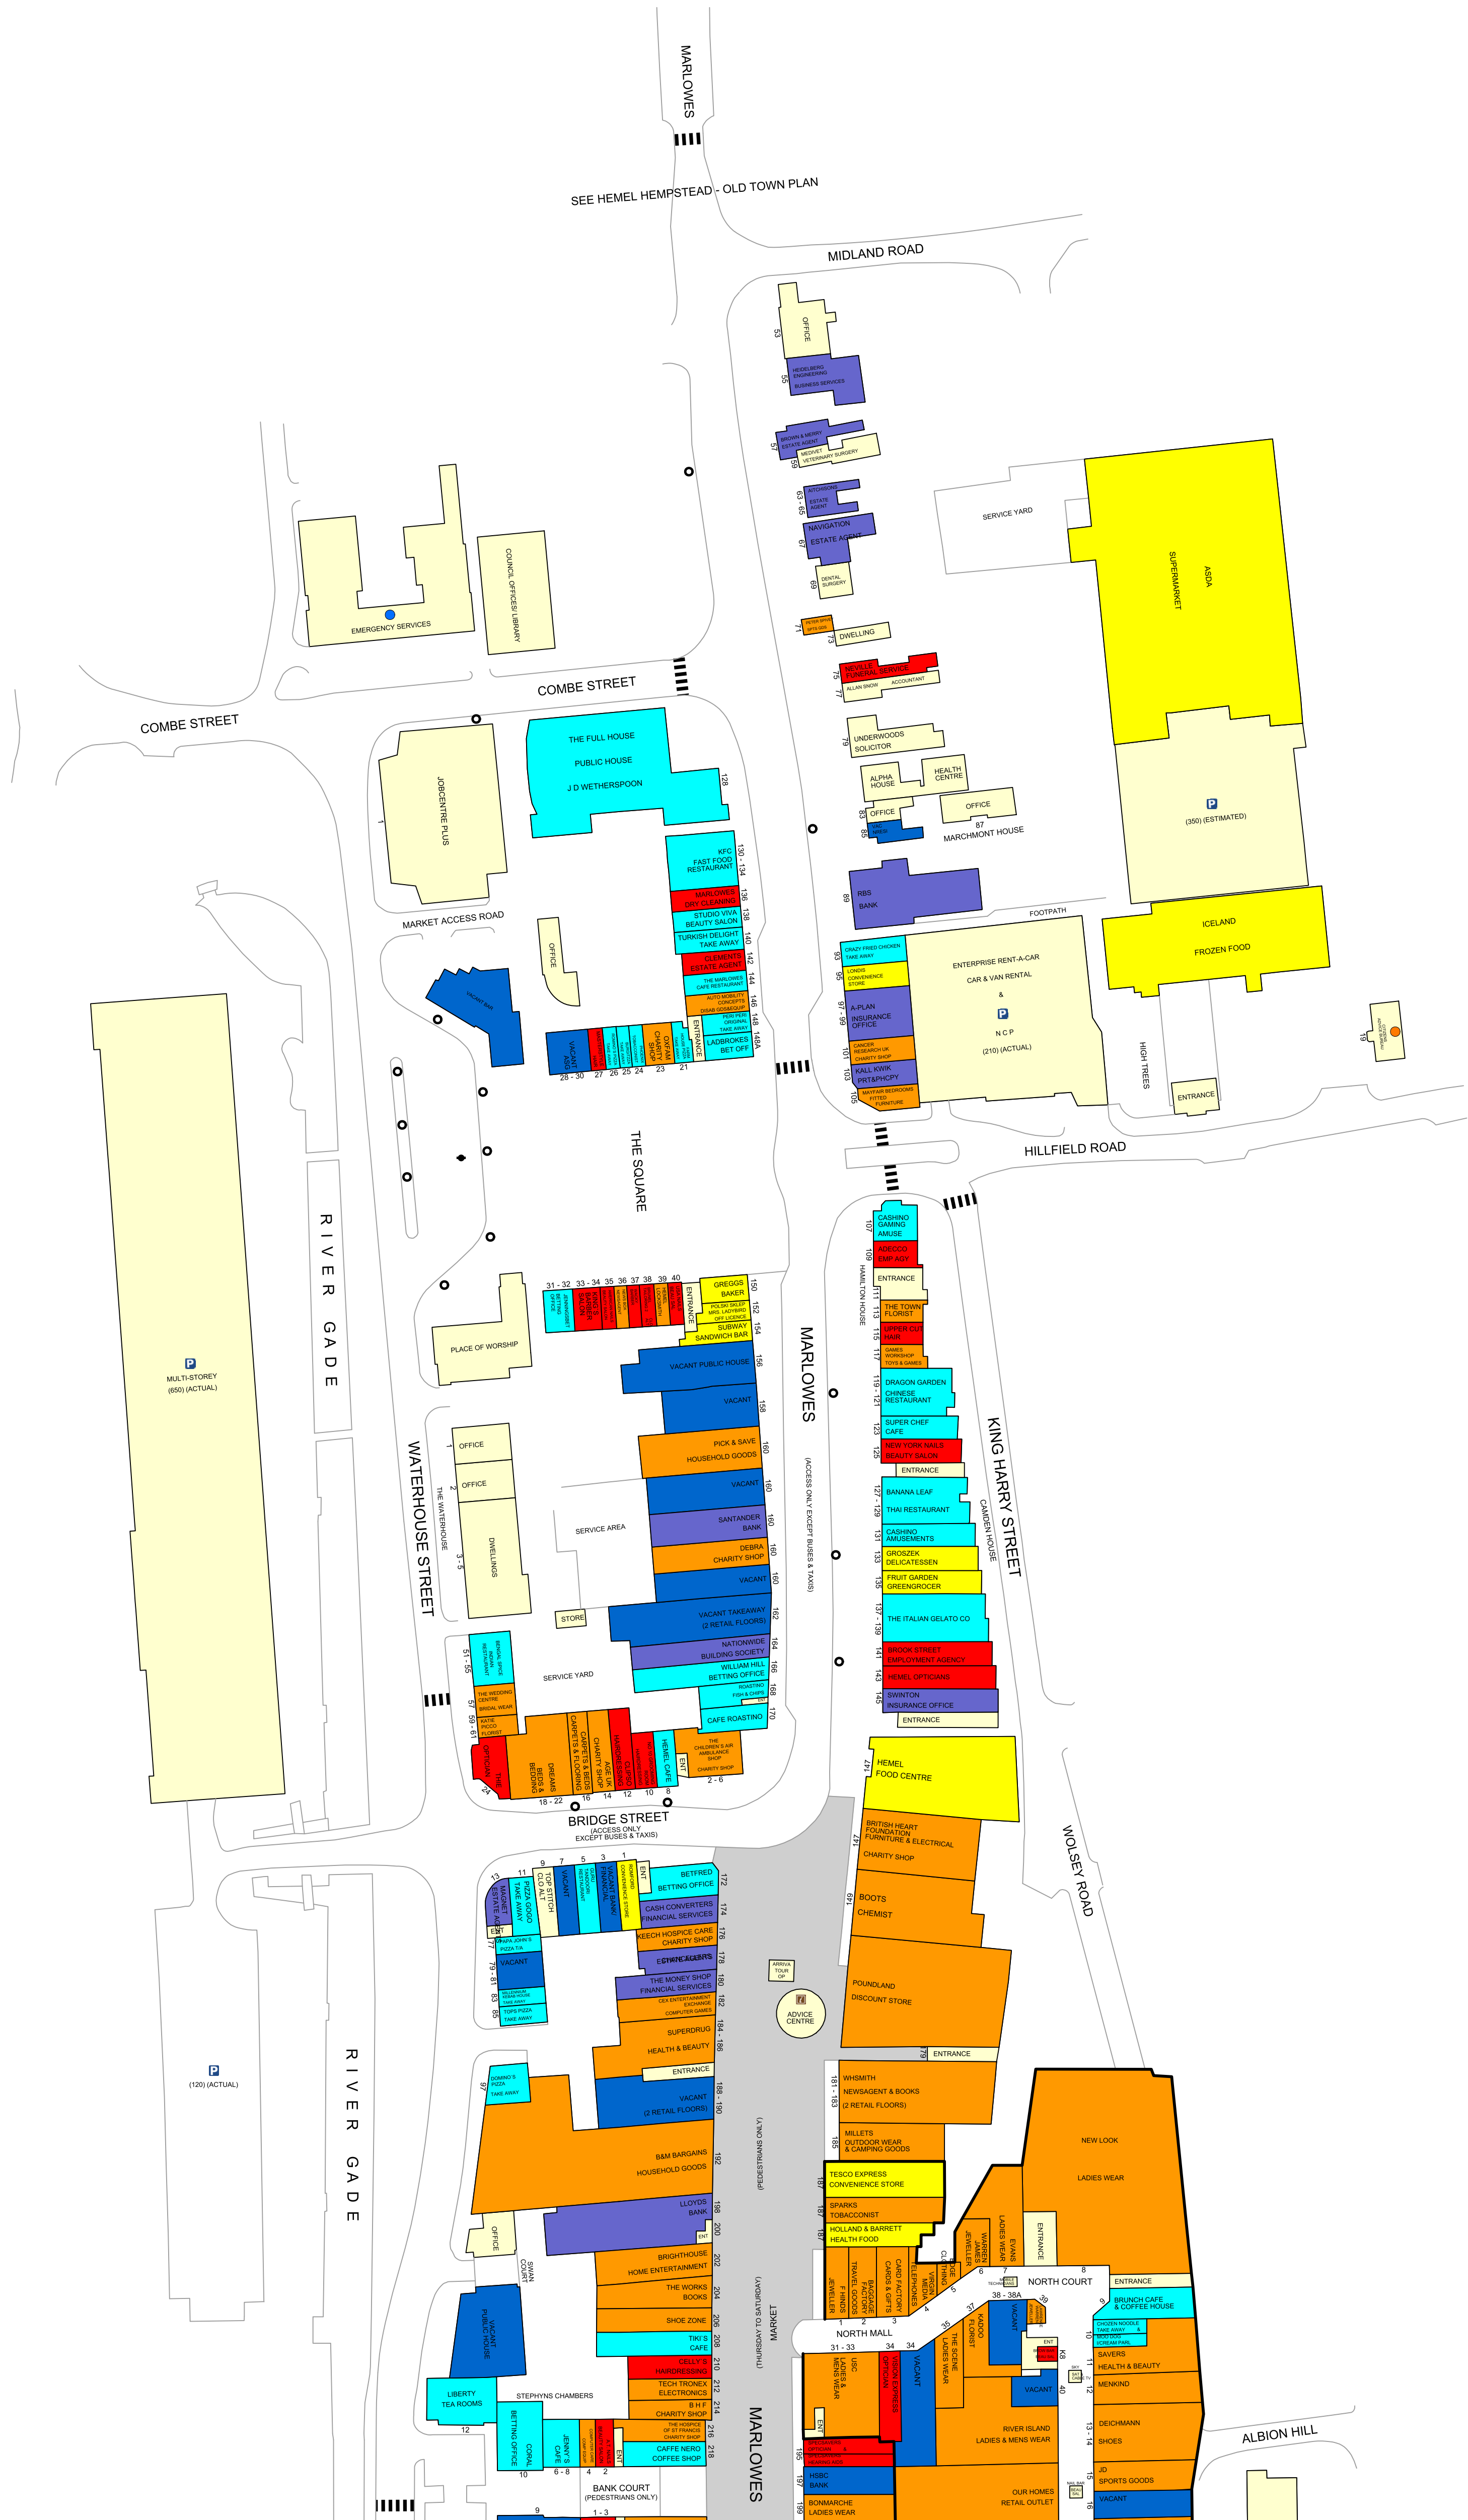

Legend

- Other (non retail)
- Vacant
- Leisure Service
- Financial and Business Service
- Retail Service
- Comparison
- Convenience

Experian Goad Plan Created: 15/04/2018
Created By: Nexus Planning Ltd