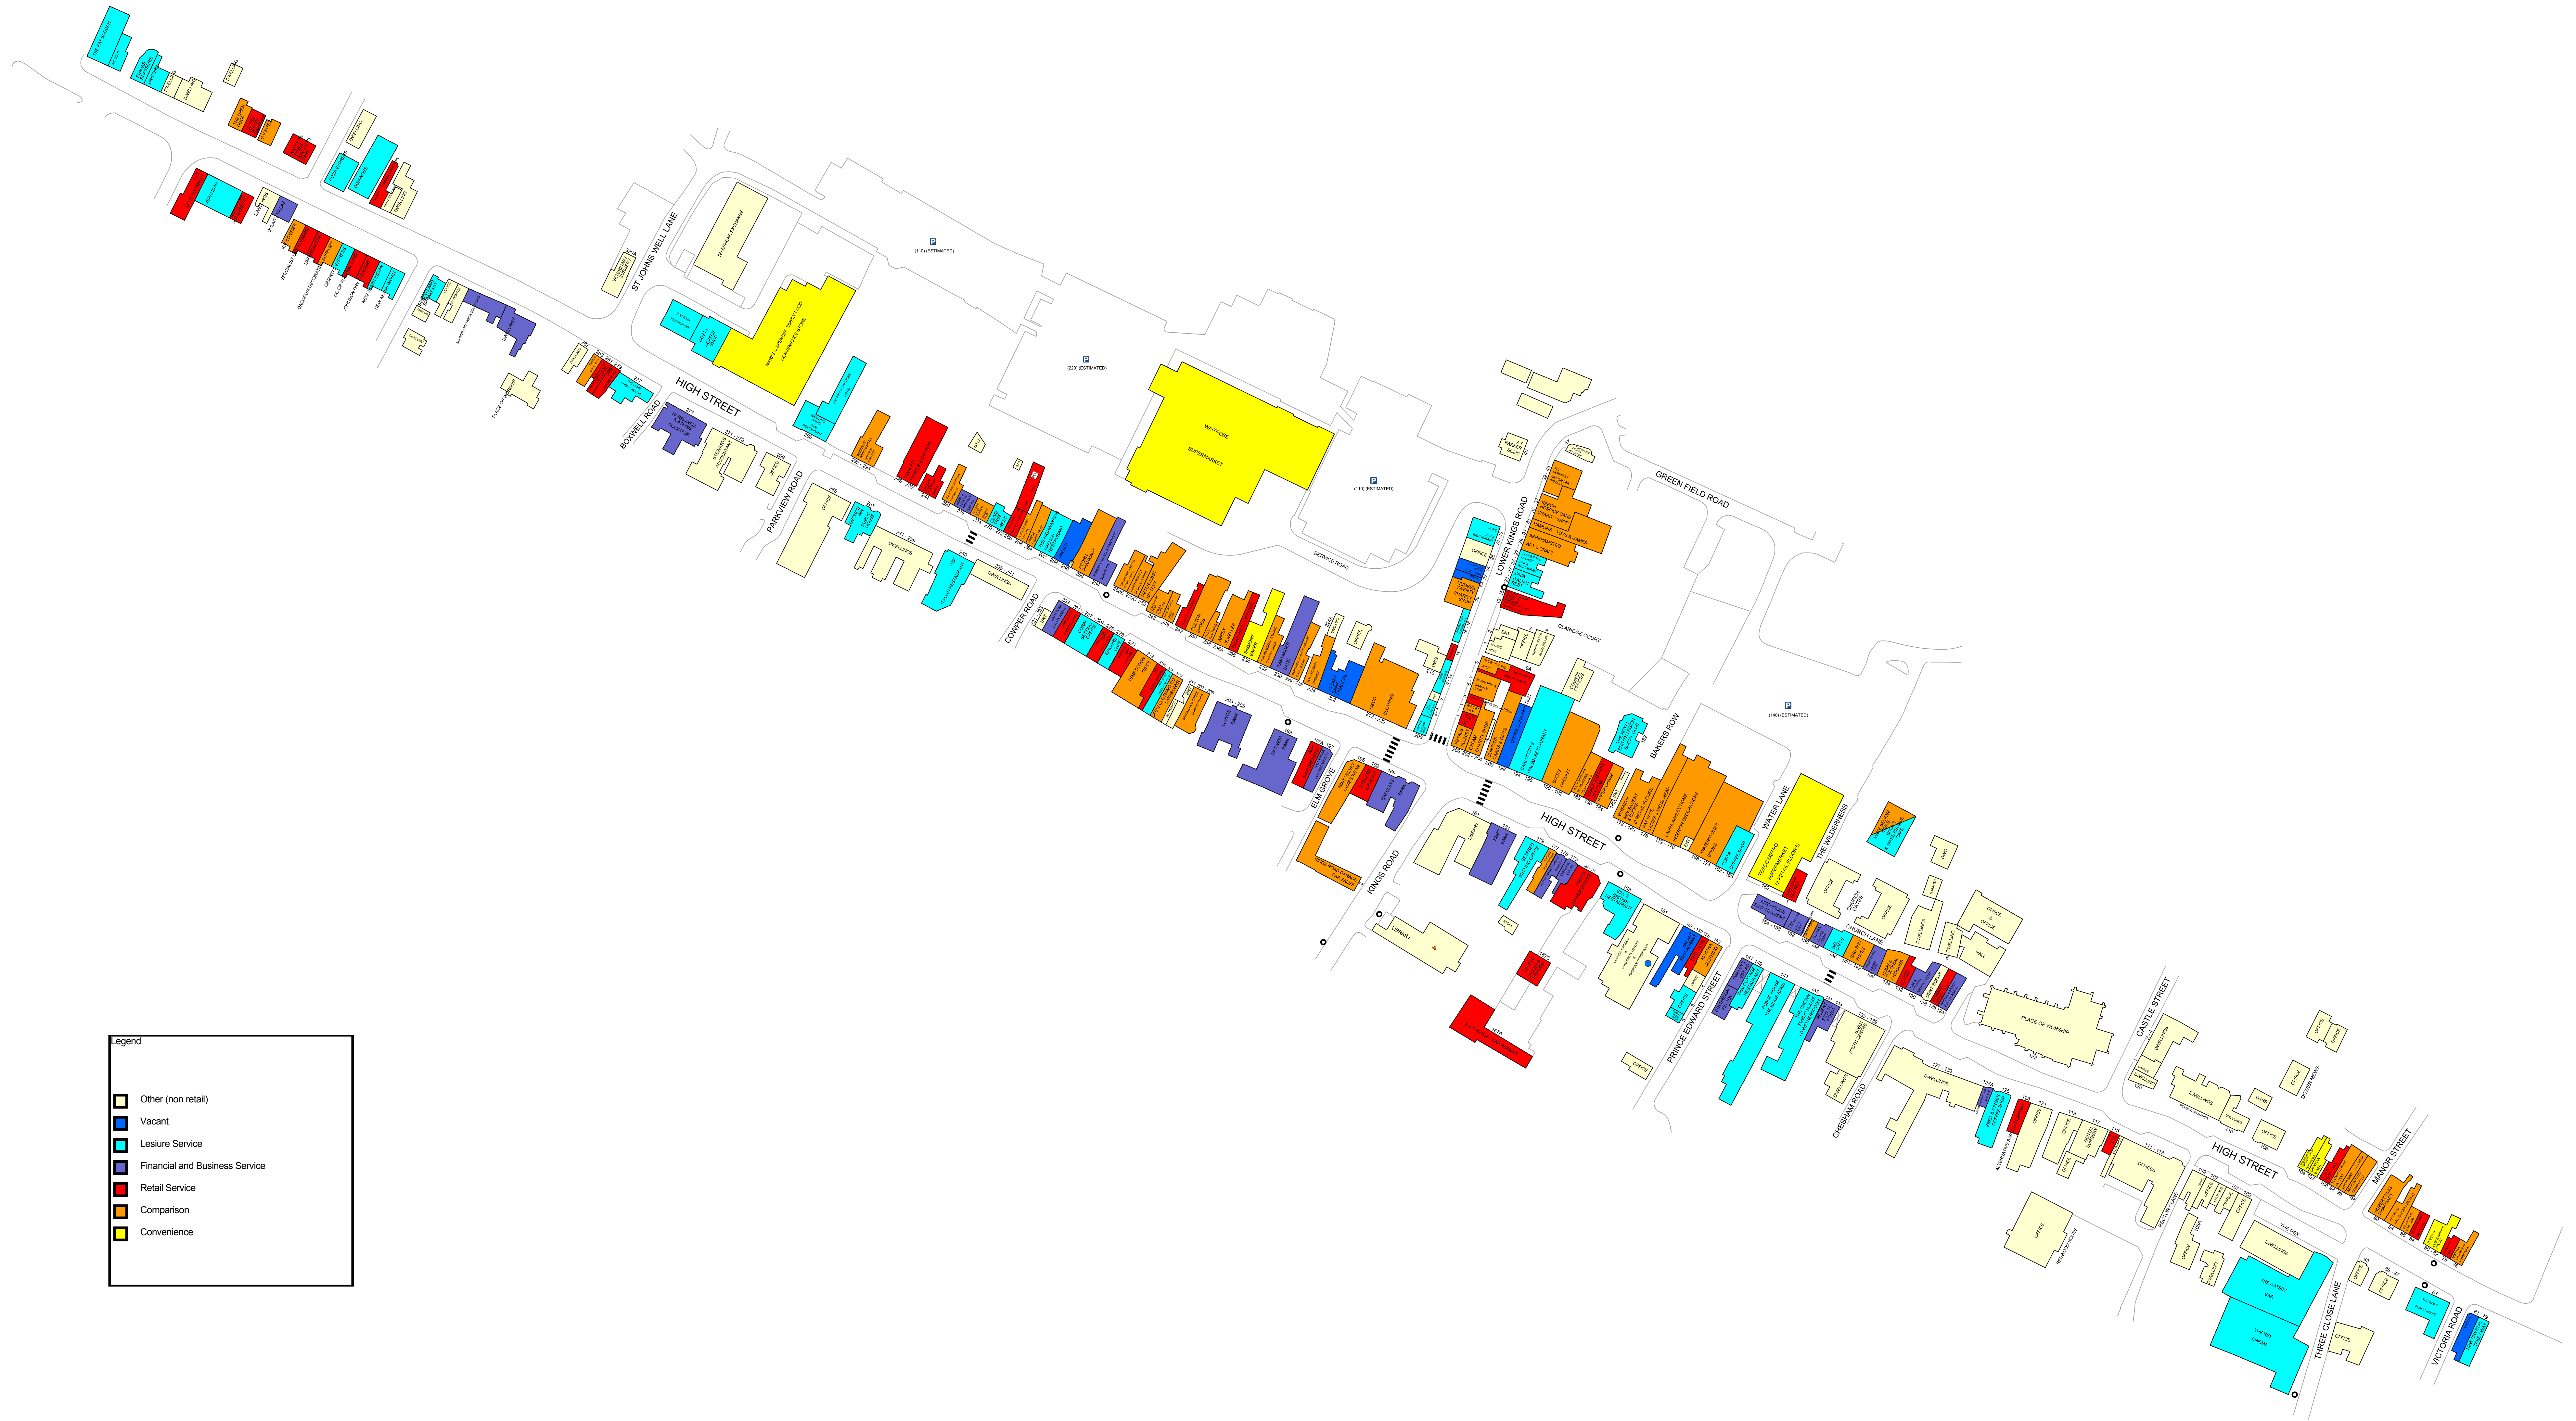

## Zones

- 1 - Watford South & North Bushey
- 2 - Watford North
- 3 - Bushey & Aldenham
- 4 - Radlett & Shenley
- 5 - Borehamwood & Elstree
- 6 - Potters Bar
- 7 - Rickmansworth
- 8 - Batchworth Heath & South Oxhey
- 9 - Chorleywood & Sarratt
- 10 - Kings Langley & Abbots Langley
- 11 - Hemel Hempstead
- 12 - Hemel Hempstead Fringe
- 13 - Berkhamsted
- 14 - Tring
- 15 - Three Rivers Fringe
- 16 - Dacorum Western Fringe
- 17 - Dacorum Northern Fringe
- 18 - St Albans
- 19 - London Colney Fringe
- 20 - Hertsmere Southern Fringe
- 21 - Harpenden
- 22 - St Albans Northern Fringe

50 metres

Experian Goad Plan Created: 15/04/2018  
Created By: Nexus Planning Ltd

Copyright and confidentiality Experian, 2017. © Crown copyright and database rights 2017. OS 100019885

For more information on our products and services:  
[www.experian.co.uk/goad](http://www.experian.co.uk/goad) | [goad.sales@uk.experian.com](mailto:goad.sales@uk.experian.com) | 0845 601 6011

Legend

- Other (non retail)
- Vacant
- Leisure Service
- Financial and Business Service
- Retail Service
- Comparison
- Convenience

50 metres

Experian Goad Plan Created: 15/04/2018  
Created By: Nexus Planning Ltd