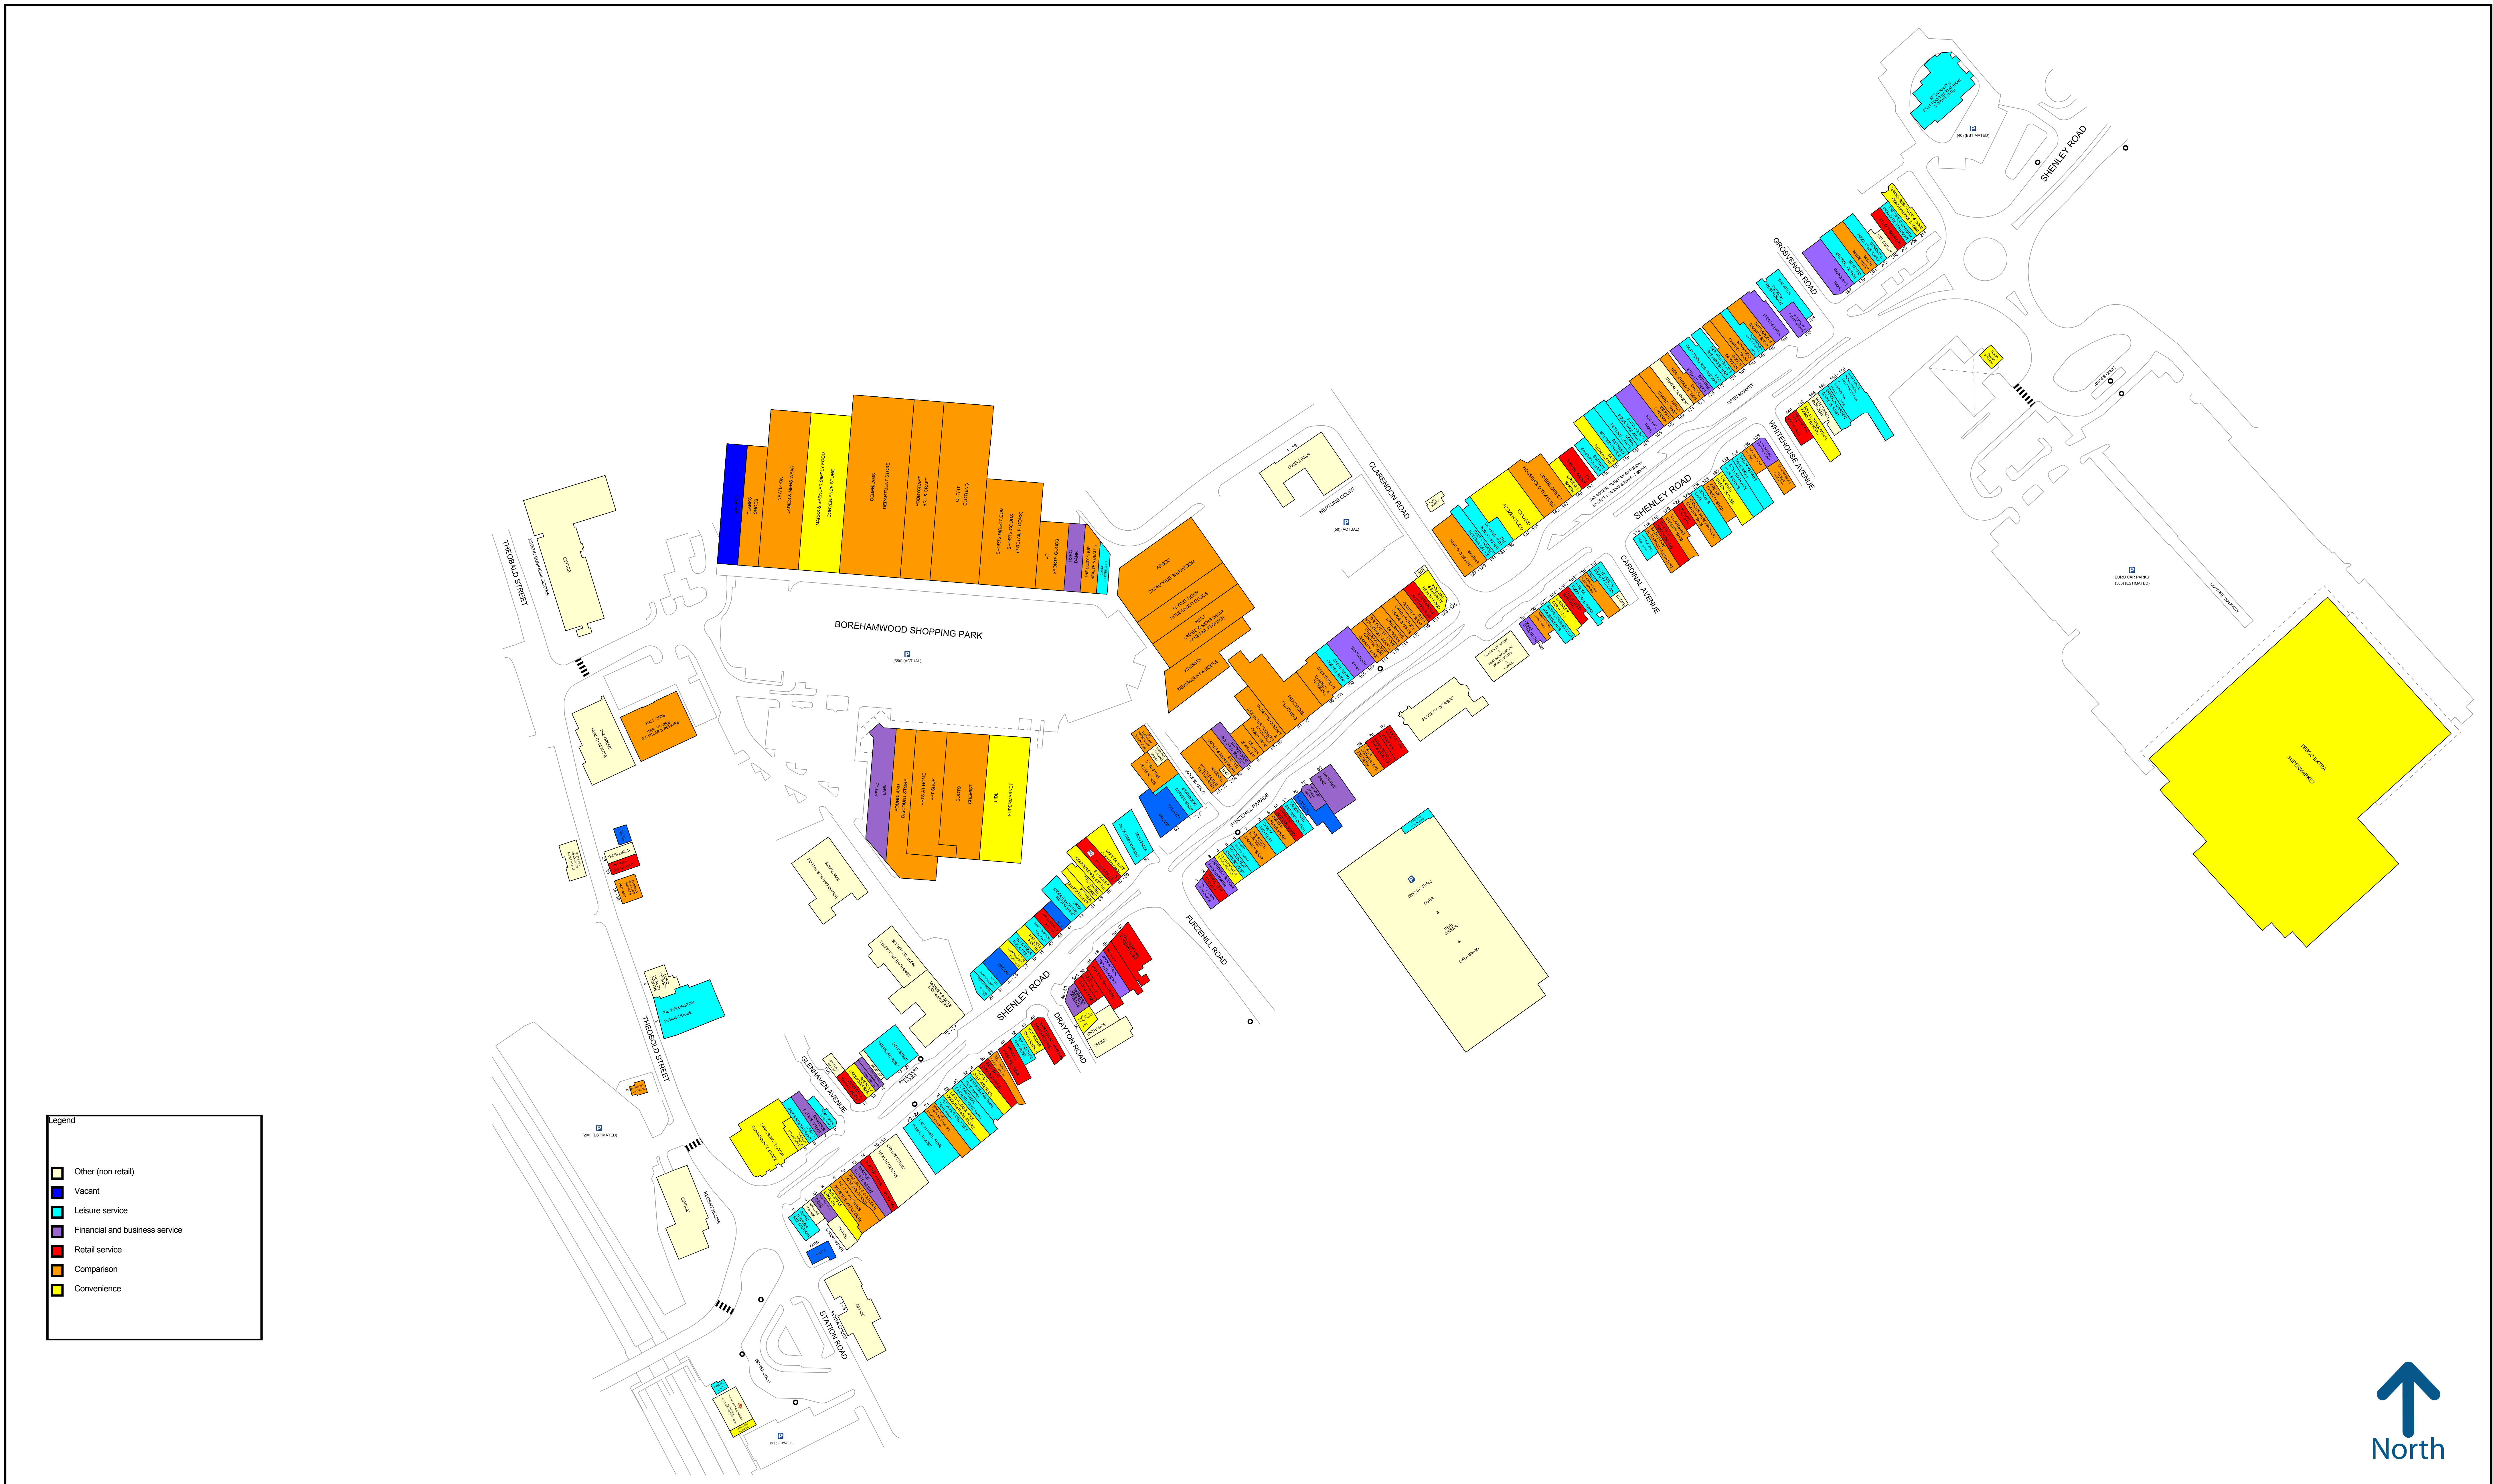

50 metres

Experian Goad Plan Created: 15/04/2018
Created By: Nexus Planning Ltd